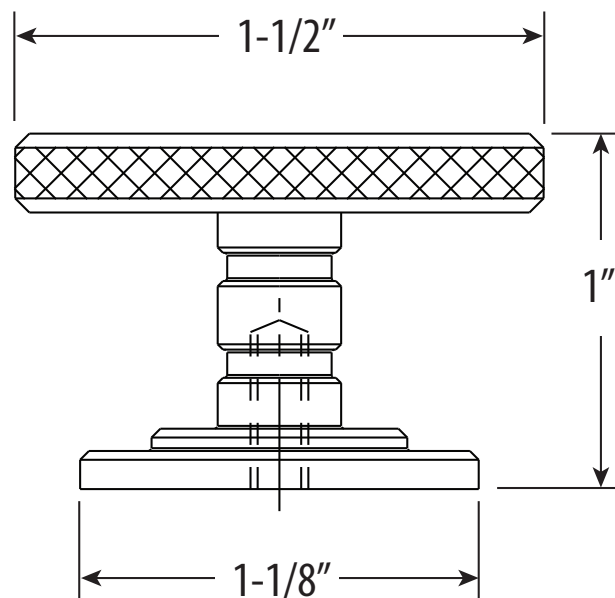

INDUSTRIAL 3 SPOKE KNOB

HIK-200

- Break to length screws
- Fits materials from 1/2" to 1-1/2" thick

DIMENSIONS MAY VARY AND ARE SUBJECT TO CHANGE. NO RESPONSIBILITY IS ASSUMED FOR USE OF SUPERCEDED OR VOIDED DATA