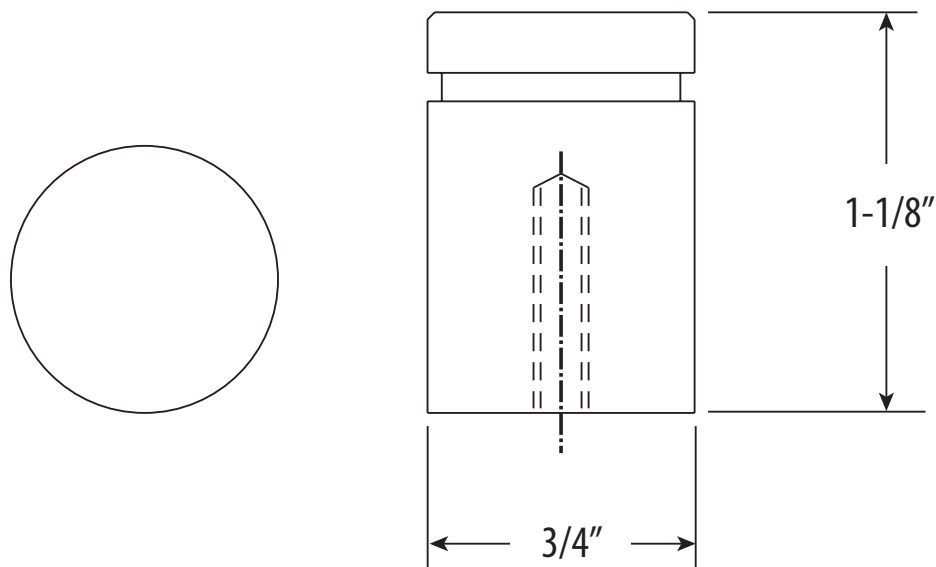

CONTEMPORARY SMALL PLAIN CABINET KNOB

HCK-100

- Break to length screws
- Fits materials from 1/2" to 1-1/2" thick

DIMENSIONS MAY VARY AND ARE SUBJECT TO CHANGE. NO RESPONSIBILITY IS ASSUMED FOR USE OF SUPERCEDED OR VOIDED DATA