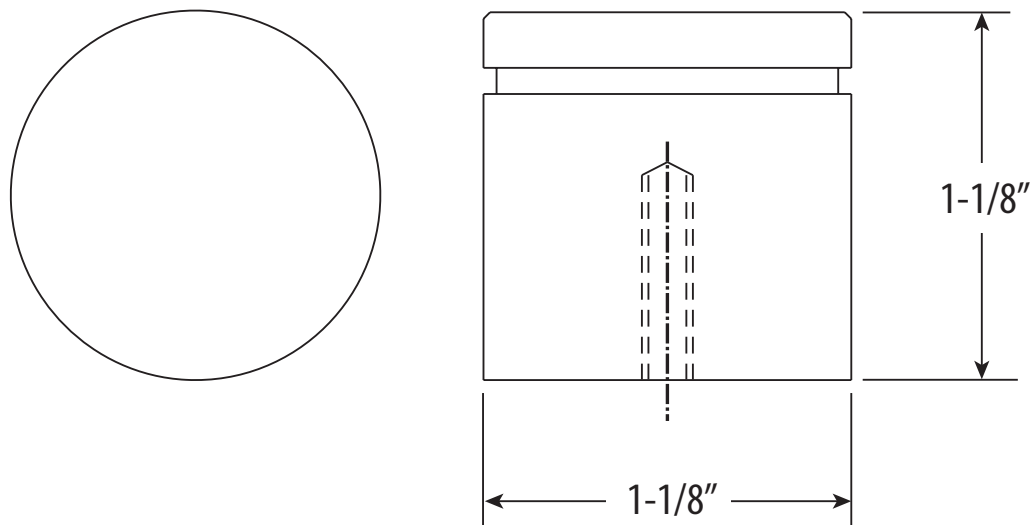

## CONTEMPORARY LARGE PLAIN CABINET KNOB

# HCK-101

- Break to length screws
- Fits materials from 1/2" to 1-1/2" thick

 **ECO BRASS**  
HIGH PERFORMANCE LEAD FREE BRASS

*DIMENSIONS MAY VARY AND ARE SUBJECT TO CHANGE. NO RESPONSIBILITY IS ASSUMED FOR USE OF SUPERCEDED OR VOIDED DATA*