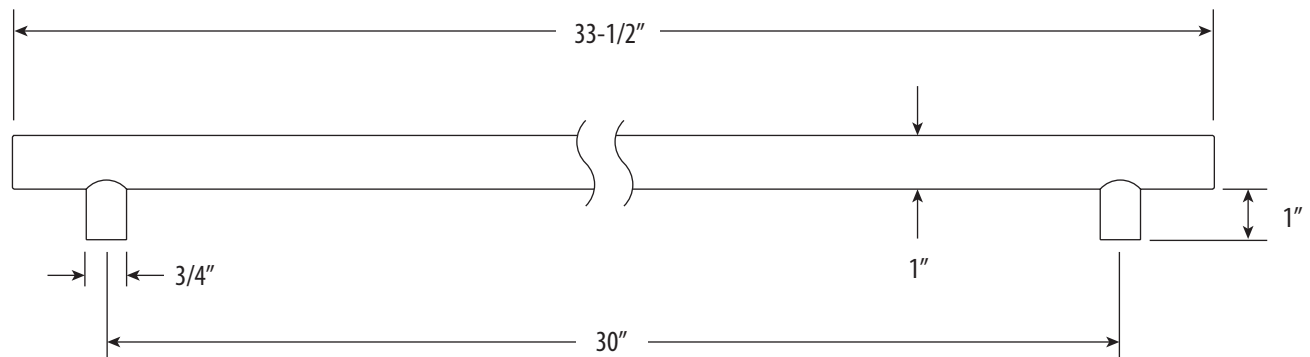

CONTEMPORARY 30" APPLIANCE PULL

HCP-3000

- Break to length screws
- Fits materials from 1/2" to 1-1/2" thick

DIMENSIONS MAY VARY AND ARE SUBJECT TO CHANGE. NO RESPONSIBILITY IS ASSUMED FOR USE OF SUPERCEDED OR VOIDED DATA

FEATURES

- Ideal for refrigerators or dishwashers.
- 30" wide on center.
- Matches all Waterstone traditional faucets.
- Brings the entire kitchen together.
- Made from solid eco-friendly brass or 316 stainless steel.
- Includes mounting hardware.
- Break to length screws.
- Fits materials from 1/2" to 1-1/2" thick.
- Made in the USA.