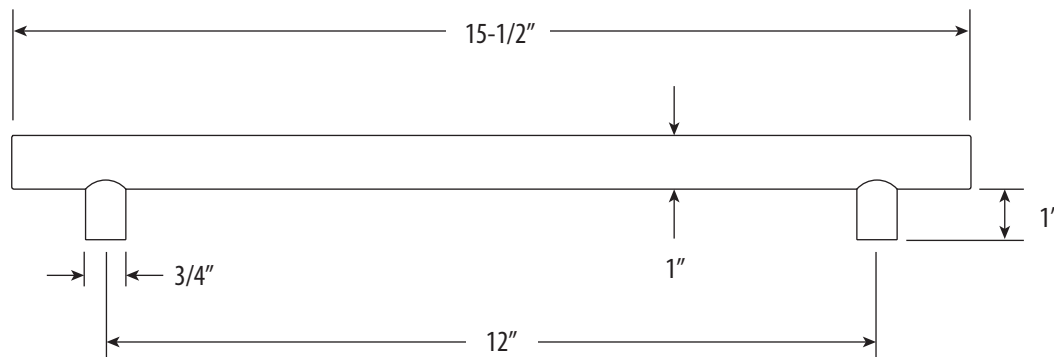

CONTEMPORARY 12" APPLIANCE PULL

HCP-1201

- Break to length screws
- Fits materials from 1/2" to 1-1/2" thick

DIMENSIONS MAY VARY AND ARE SUBJECT TO CHANGE. NO RESPONSIBILITY IS ASSUMED FOR USE OF SUPERCEDED OR VOIDED DATA

FEATURES

- Ideal for refrigerators or dishwashers.
- 12" wide on center.
- Matches all Waterstone traditional faucets.
- Brings the entire kitchen together.
- Made from solid eco-friendly brass or 316 stainless steel.
- Includes mounting hardware.
- Break to length screws.
- Fits materials from 1/2" to 1-1/2" thick.
- Made in the USA.