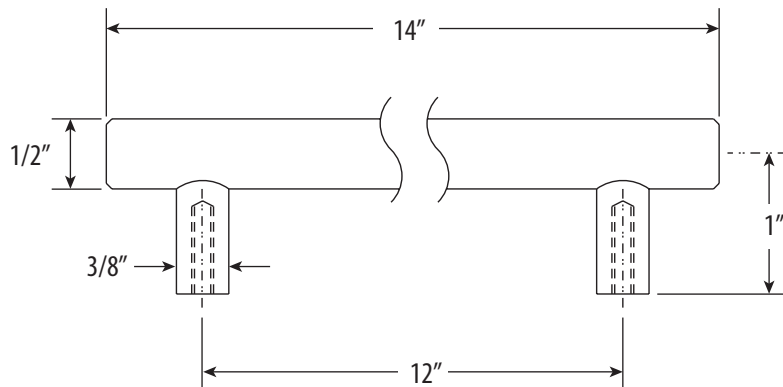

## CONTEMPORARY 12" HEAVY DUTY DRAWER PULL

## HCP-1200

- Break to length screws
- Fits materials from 1/2" to 1-1/2" thick

*DIMENSIONS MAY VARY AND ARE SUBJECT TO CHANGE. NO RESPONSIBILITY IS ASSUMED FOR USE OF SUPERCEDED OR VOIDED DATA*

Finish Shown - Stainless Steel

### FEATURES

- Great for heavy drawers or dishwashers.
- 12" wide on center.
- Matches all Waterstone contemporary faucets and accessories.
- Brings the entire kitchen together.
- Made from eco-friendly solid brass or 316 stainless steel.
- Includes mounting hardware.
- Break to length screws.
- Fits materials from 1/2" to 1-1/2" thick.
- Made in the USA.