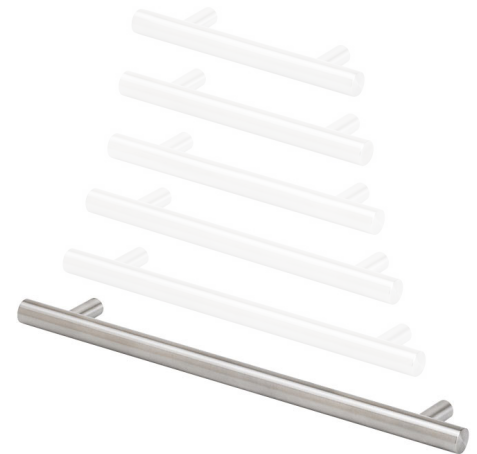

CONTEMPORARY 8" CABINET DRAWER PULL

HCP-0800

- Break to length screws
- Fits materials from 1/2" to 1-1/2" thick

Finish Shown - Stainless Steel

FEATURES

- 8" wide on center.
- Matches all Waterstone contemporary faucets and accessories.
- Perfect for modern kitchen cabinets or drawers.
- Made from eco-friendly solid brass or 316 stainless steel.
- Includes mounting hardware.
- Break to length screws.
- Fits materials from 1/2" to 1-1/2" thick.
- Made in the USA.

DIMENSIONS MAY VARY AND ARE SUBJECT TO CHANGE. NO RESPONSIBILITY IS ASSUMED FOR USE OF SUPERCEDED OR VOIDED DATA

AVAILABLE IN 32 FINISHES + SOLID 316 MARINE GRADE STAINLESS STEEL