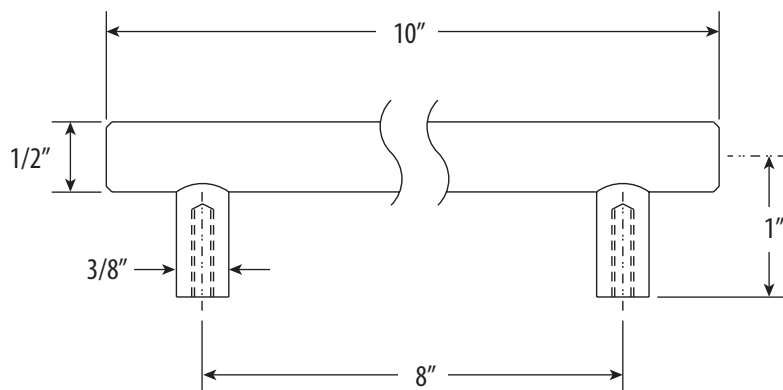

CONTEMPORARY 8" CABINET DRAWER PULL

HCP-0800

- Break to length screws
- Fits materials from 1/2" to 1-1/2" thick

Finish Shown - Stainless Steel

FEATURES

- 8" wide on center.
- Matches all Waterstone contemporary faucets and accessories.
- Perfect for modern kitchen cabinets or drawers.
- Made from eco-friendly solid brass or 316 stainless steel.
- Includes mounting hardware.
- Break to length screws.
- Fits materials from 1/2" to 1-1/2" thick.
- Made in the USA.

DIMENSIONS MAY VARY AND ARE SUBJECT TO CHANGE. NO RESPONSIBILITY IS ASSUMED FOR USE OF SUPERCEDED OR VOIDED DATA

AVAILABLE IN 32 FINISHES + SOLID 316 MARINE GRADE STAINLESS STEEL