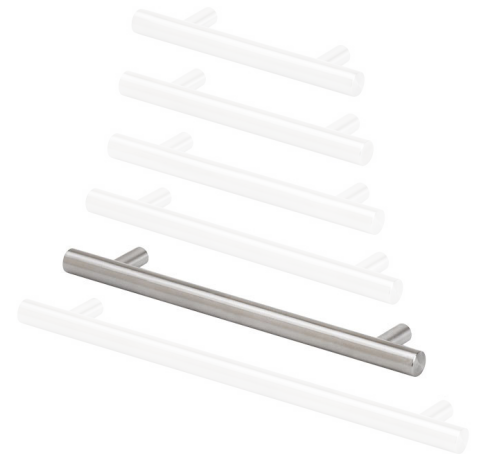

CONTEMPORARY 6" CABINET DRAWER PULL

HCP-0600

- Break to length screws
- Fits materials from 1/2" to 1-1/2" thick

DIMENSIONS MAY VARY AND ARE SUBJECT TO CHANGE. NO RESPONSIBILITY IS ASSUMED FOR USE OF SUPERCEDED OR VOIDED DATA

Finish Shown - Stainless Steel

FEATURES

- 6" wide on center.
- Matches all Waterstone contemporary faucets and accessories.
- Perfect for modern kitchen cabinets or drawers.
- Made from eco-friendly solid brass or 316 stainless steel.
- Includes mounting hardware.
- Break to length screws.
- Fits materials from 1/2" to 1-1/2" thick.
- Made in the USA.

AVAILABLE IN 32 FINISHES + SOLID 316 MARINE GRADE STAINLESS STEEL