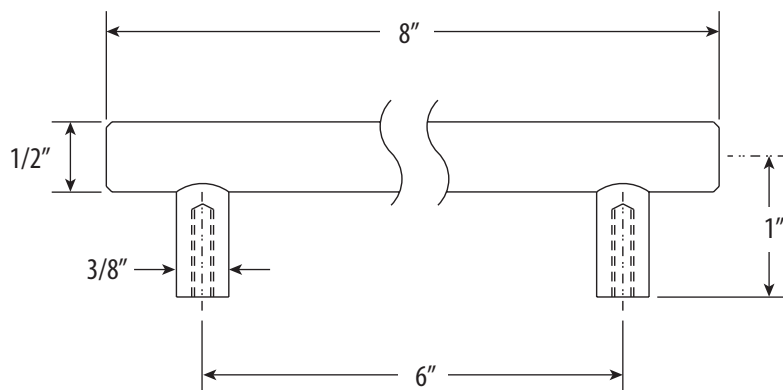

CONTEMPORARY 6" CABINET DRAWER PULL

HCP-0600

- Break to length screws
- Fits materials from 1/2" to 1-1/2" thick

DIMENSIONS MAY VARY AND ARE SUBJECT TO CHANGE. NO RESPONSIBILITY IS ASSUMED FOR USE OF SUPERCEDED OR VOIDED DATA

Finish Shown - Stainless Steel

FEATURES

- 6" wide on center.
- Matches all Waterstone contemporary faucets and accessories.
- Perfect for modern kitchen cabinets or drawers.
- Made from eco-friendly solid brass or 316 stainless steel.
- Includes mounting hardware.
- Break to length screws.
- Fits materials from 1/2" to 1-1/2" thick.
- Made in the USA.