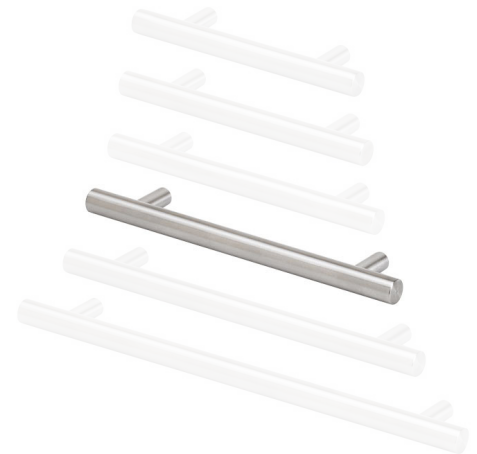

CONTEMPORARY 5" CABINET DRAWER PULL

HCP-0500

- Break to length screws
- Fits materials from 1/2" to 1-1/2" thick

DIMENSIONS MAY VARY AND ARE SUBJECT TO CHANGE. NO RESPONSIBILITY IS ASSUMED FOR USE OF SUPERCEDED OR VOIDED DATA

Finish Shown - Stainless Steel

FEATURES

- 5" wide on center.
- Matches all Waterstone contemporary faucets and accessories.
- Perfect for modern kitchen cabinets or drawers.
- Made from eco-friendly solid brass or 316 stainless steel.
- Includes mounting hardware.
- Break to length screws.
- Fits materials from 1/2" to 1-1/2" thick.
- Made in the USA.

AVAILABLE IN 32 FINISHES + SOLID 316 MARINE GRADE STAINLESS STEEL