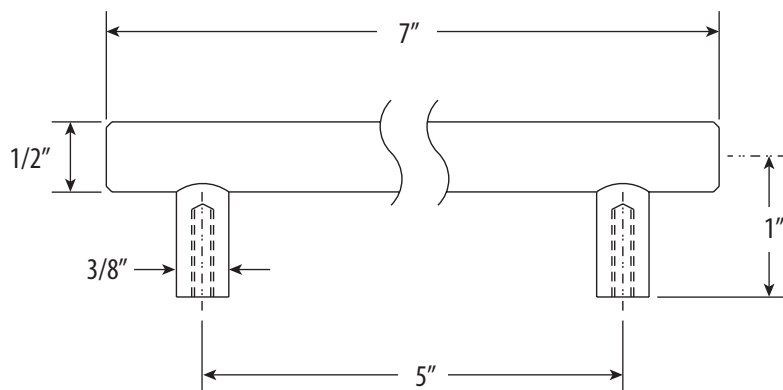

CONTEMPORARY 5" CABINET DRAWER PULL

HCP-0500

- Break to length screws
- Fits materials from 1/2" to 1-1/2" thick

DIMENSIONS MAY VARY AND ARE SUBJECT TO CHANGE. NO RESPONSIBILITY IS ASSUMED FOR USE OF SUPERCEDED OR VOIDED DATA

Finish Shown - Stainless Steel

FEATURES

- 5" wide on center.
- Matches all Waterstone contemporary faucets and accessories.
- Perfect for modern kitchen cabinets or drawers.
- Made from eco-friendly solid brass or 316 stainless steel.
- Includes mounting hardware.
- Break to length screws.
- Fits materials from 1/2" to 1-1/2" thick.
- Made in the USA.