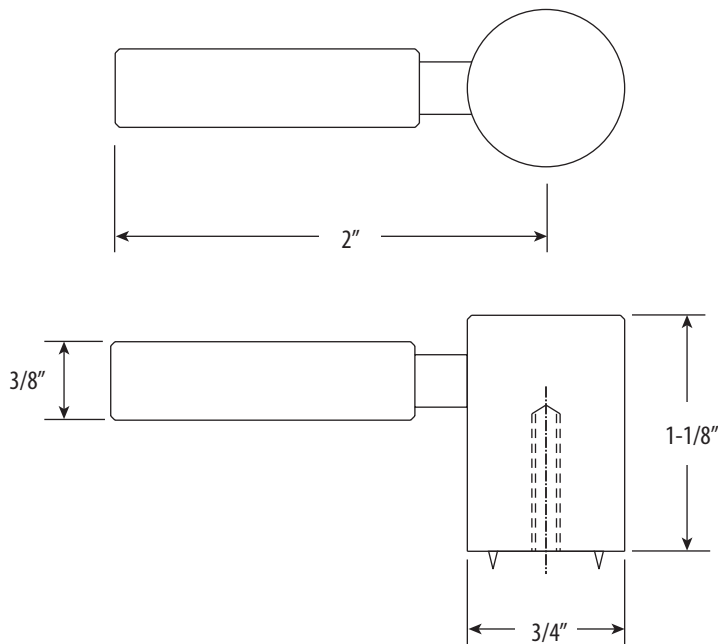

CONTEMPORARY CABINET POST PULL

HCK-102

- Break to length screws
- Fits materials from 1/2" to 1-1/2" thick

DIMENSIONS MAY VARY AND ARE SUBJECT TO CHANGE. NO RESPONSIBILITY IS ASSUMED FOR USE OF SUPERCEDED OR VOIDED DATA

Finish Shown - Stainless Steel

FEATURES

- 2" wide plain design with 3/4" base.
- Matches all Waterstone contemporary faucets.
- Perfect for modern kitchen cabinets.
- Made from eco-friendly solid brass or 316 stainless steel.
- Includes mounting hardware.
- Break to length screws.
- Fits materials from 1/2" to 1-1/2" thick.
- Made in the USA.