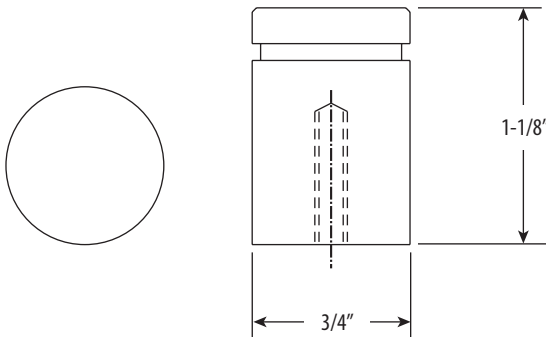

CONTEMPORARY SMALL PLAIN CABINET KNOB

HCK-100

- Break to length screws
- Fits materials from 1/2" to 1-1/2" thick

Finish Shown - Stainless Steel

FEATURES

- 3/4" wide.
- Matches all Waterstone contemporary faucets.
- Perfect for modern kitchen cabinets.
- Made from eco-friendly solid brass or 316 stainless steel.
- Includes mounting hardware.
- Break to length screws.
- Fits materials from 1/2" to 1-1/2" thick.
- Made in the USA.

DIMENSIONS MAY VARY AND ARE SUBJECT TO CHANGE. NO RESPONSIBILITY IS ASSUMED FOR USE OF SUPERCEDED OR VOIDED DATA

AVAILABLE IN 32 FINISHES + SOLID 316 MARINE GRADE STAINLESS STEEL