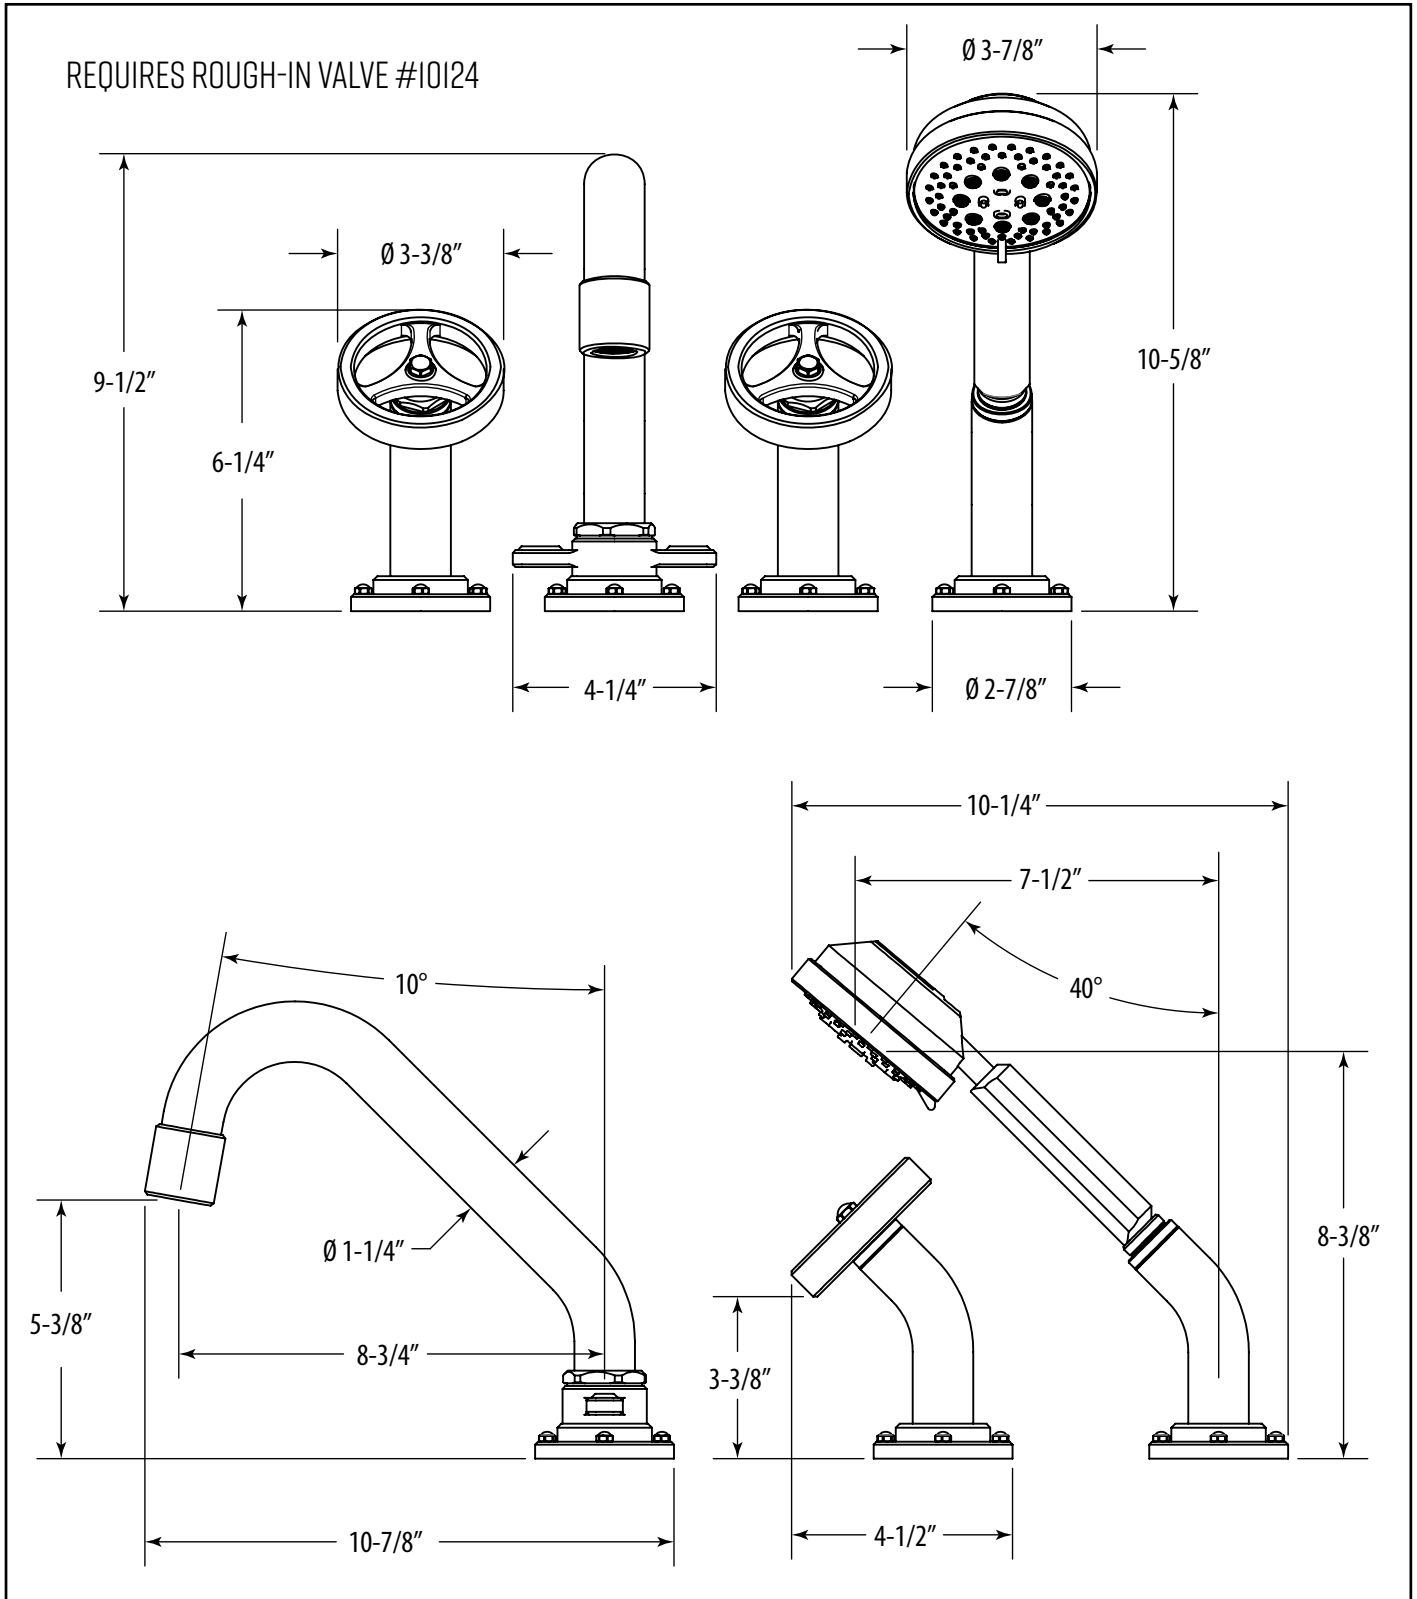

ARGONAUT DECK MOUNT TUB FILLER W/ HAND SHOWER

AG240-1

DIMENSIONS MAY VARY AND ARE SUBJECT TO CHANGE. NO RESPONSIBILITY IS ASSUMED FOR USE OF SUPERCEDED OR VOIDED DATA