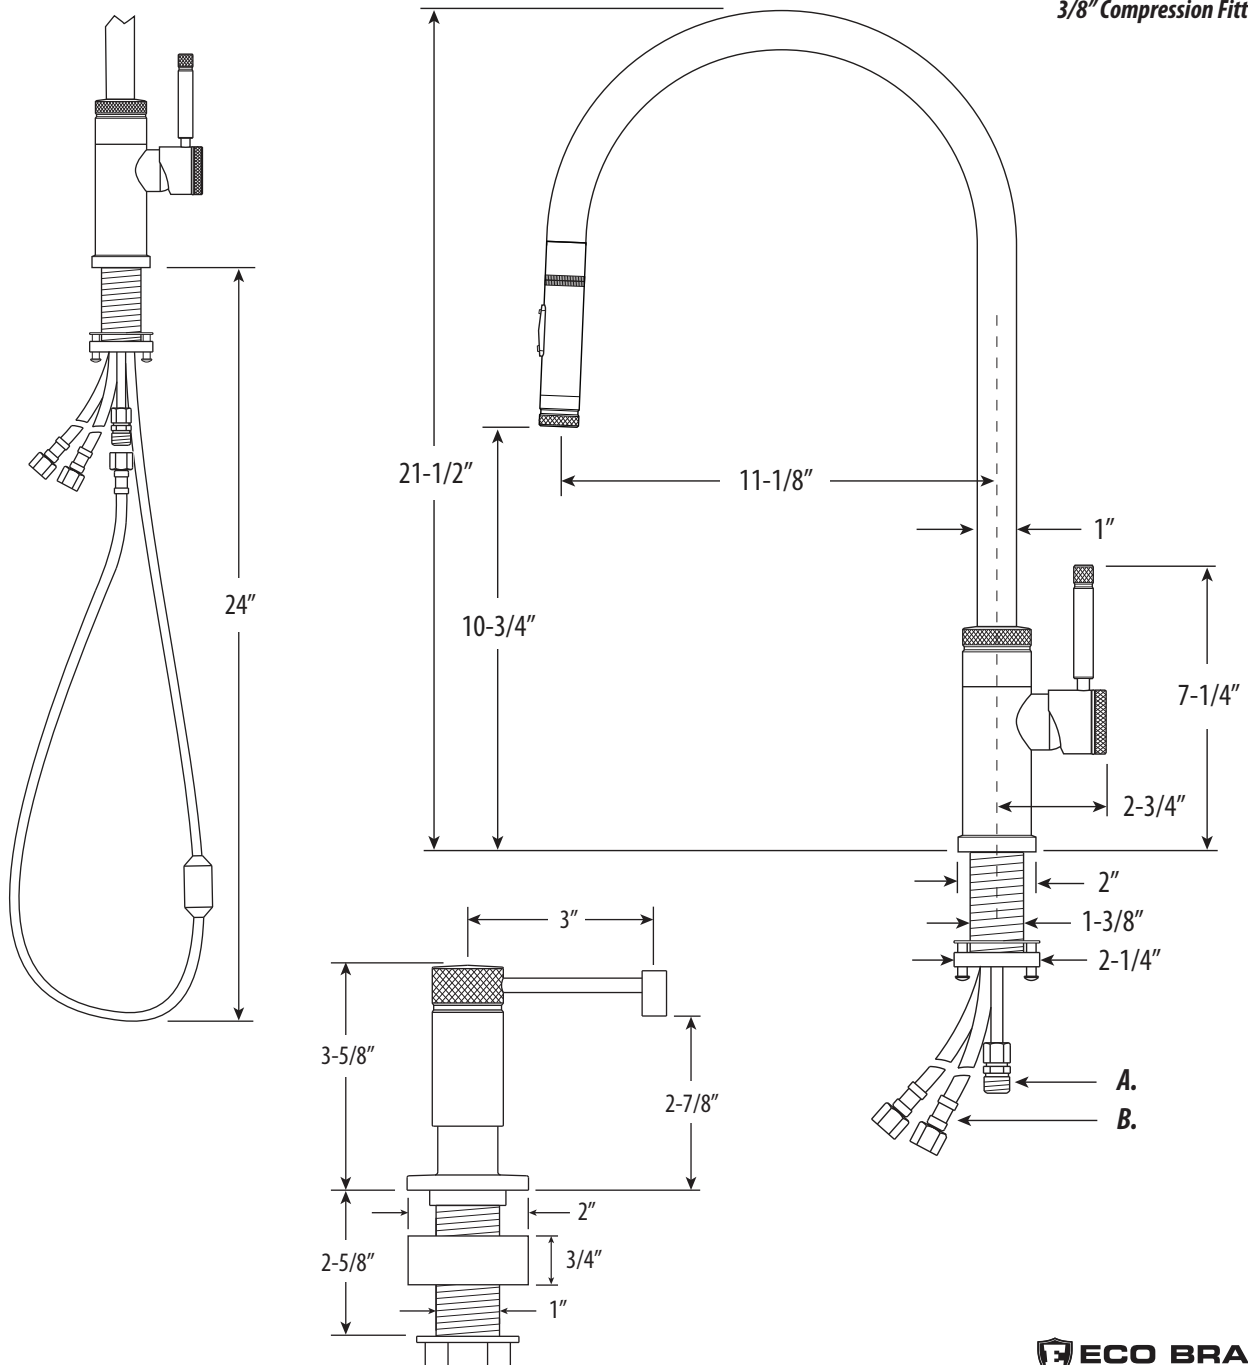

INDUSTRIAL EXT. REACH PLP PULLDOWN FAUCET / 2PC. SUITE

9300-2

- Max Counter Thickness 2-3/8"
- Minimum Install Hole Size 1-1/2"

- A. Spray Connection with 3/8" Compression Fitting
- B. Supply Hoses - 20" Long with 3/8" Compression Fittings

ECO BRASS
HIGH PERFORMANCE LEAD FREE BRASS

DIMENSIONS MAY VARY AND ARE SUBJECT TO CHANGE. NO RESPONSIBILITY IS ASSUMED FOR USE OF SUPERCEDED OR VOIDED DATA