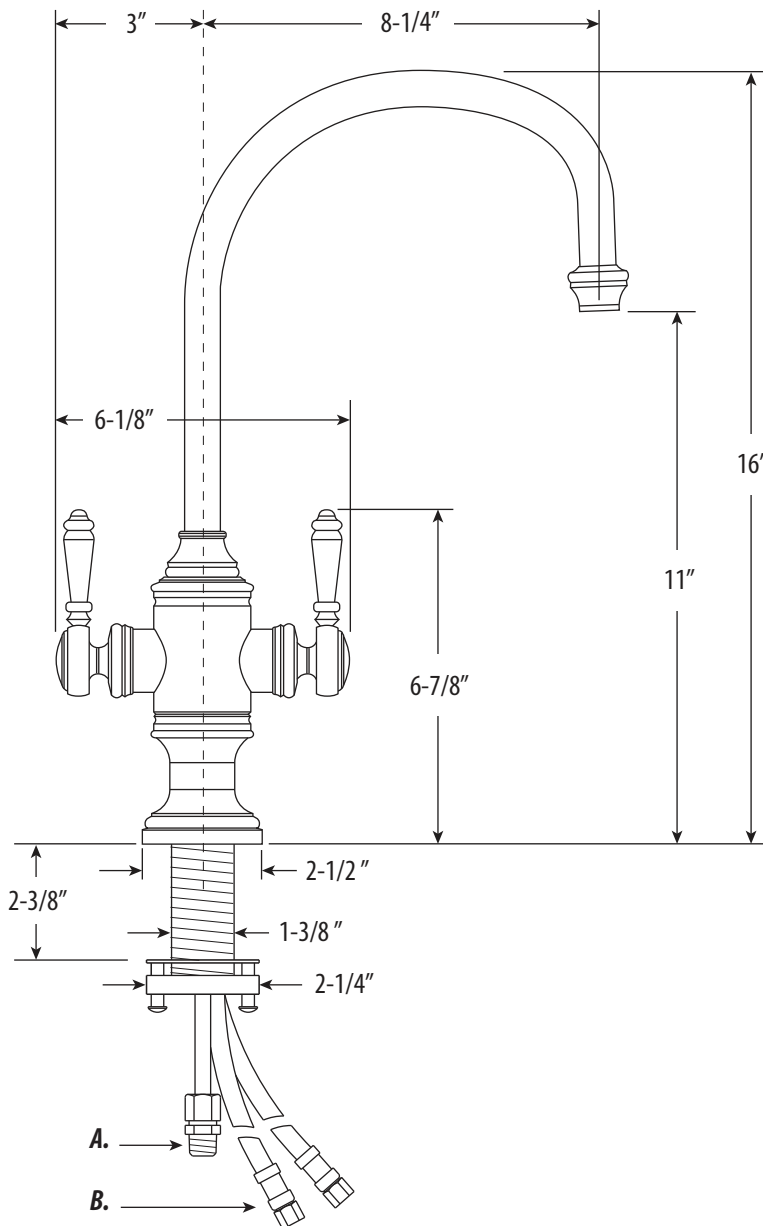

# 8030-1

- Max Counter Thickness 2-3/8"
- Minimum Install Hole Size 1-1/2"

- A. Side Spray Connection with 1/4" NPT Pipe Fitting
- B. Supply Hoses - 20" Long with 3/8" Compression Fittings

***DIMENSIONS MAY VARY AND ARE SUBJECT TO CHANGE. NO RESPONSIBILITY IS ASSUMED FOR USE OF SUPERCEDED OR VOIDED DATA***

### FEATURES

- Suite includes faucet and side spray.
- Part of the traditional Hampton Suite.
- C-spout has 8-1/4" reach and can swivel 360 degrees.
- Hot and cold dual lever control with ceramic disk valve cartridges.
- Adjustable handle brake system provides smooth pull and prevents sagging.
- Equipped with spray diverter and 1/4" NPT pipe fitting connection for optional side spray.
- 1.75 gpm maximum flow rate with aerated tip.
- Resistant to reverse osmosis water.
- Made from solid brass.
- Includes 2 handle button options.
- Reinforced braided connection hoses.
- ADA Compliant.
- Cal Green.
- Lifetime functional warranty.
- Made in the USA.