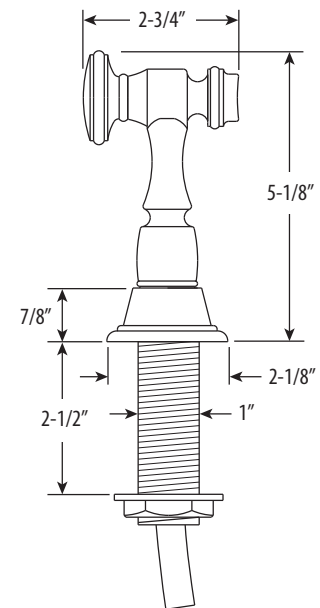

# 8030-1

- Max Counter Thickness 2-3/8"
- Minimum Install Hole Size 1-1/2"

- A. Side Spray Connection with 1/4" NPT Pipe Fitting
- B. Supply Hoses - 20" Long with 3/8" Compression Fittings

***DIMENSIONS MAY VARY AND ARE SUBJECT TO CHANGE. NO RESPONSIBILITY IS ASSUMED FOR USE OF SUPERCEDED OR VOIDED DATA***

### FEATURES

- Suite includes faucet and side spray.
- Part of the traditional Hampton Suite.
- C-spout has 8-1/4" reach and can swivel 360 degrees.
- Hot and cold dual lever control with ceramic disk valve cartridges.
- Adjustable handle brake system provides smooth pull and prevents sagging.
- Equipped with spray diverter and 1/4" NPT pipe fitting connection for optional side spray.
- 1.75 gpm maximum flow rate with aerated tip.
- Resistant to reverse osmosis water.
- Made from solid brass.
- Includes 2 handle button options.
- Reinforced braided connection hoses.
- ADA Compliant.
- Cal Green.
- Lifetime functional warranty.
- Made in the USA.