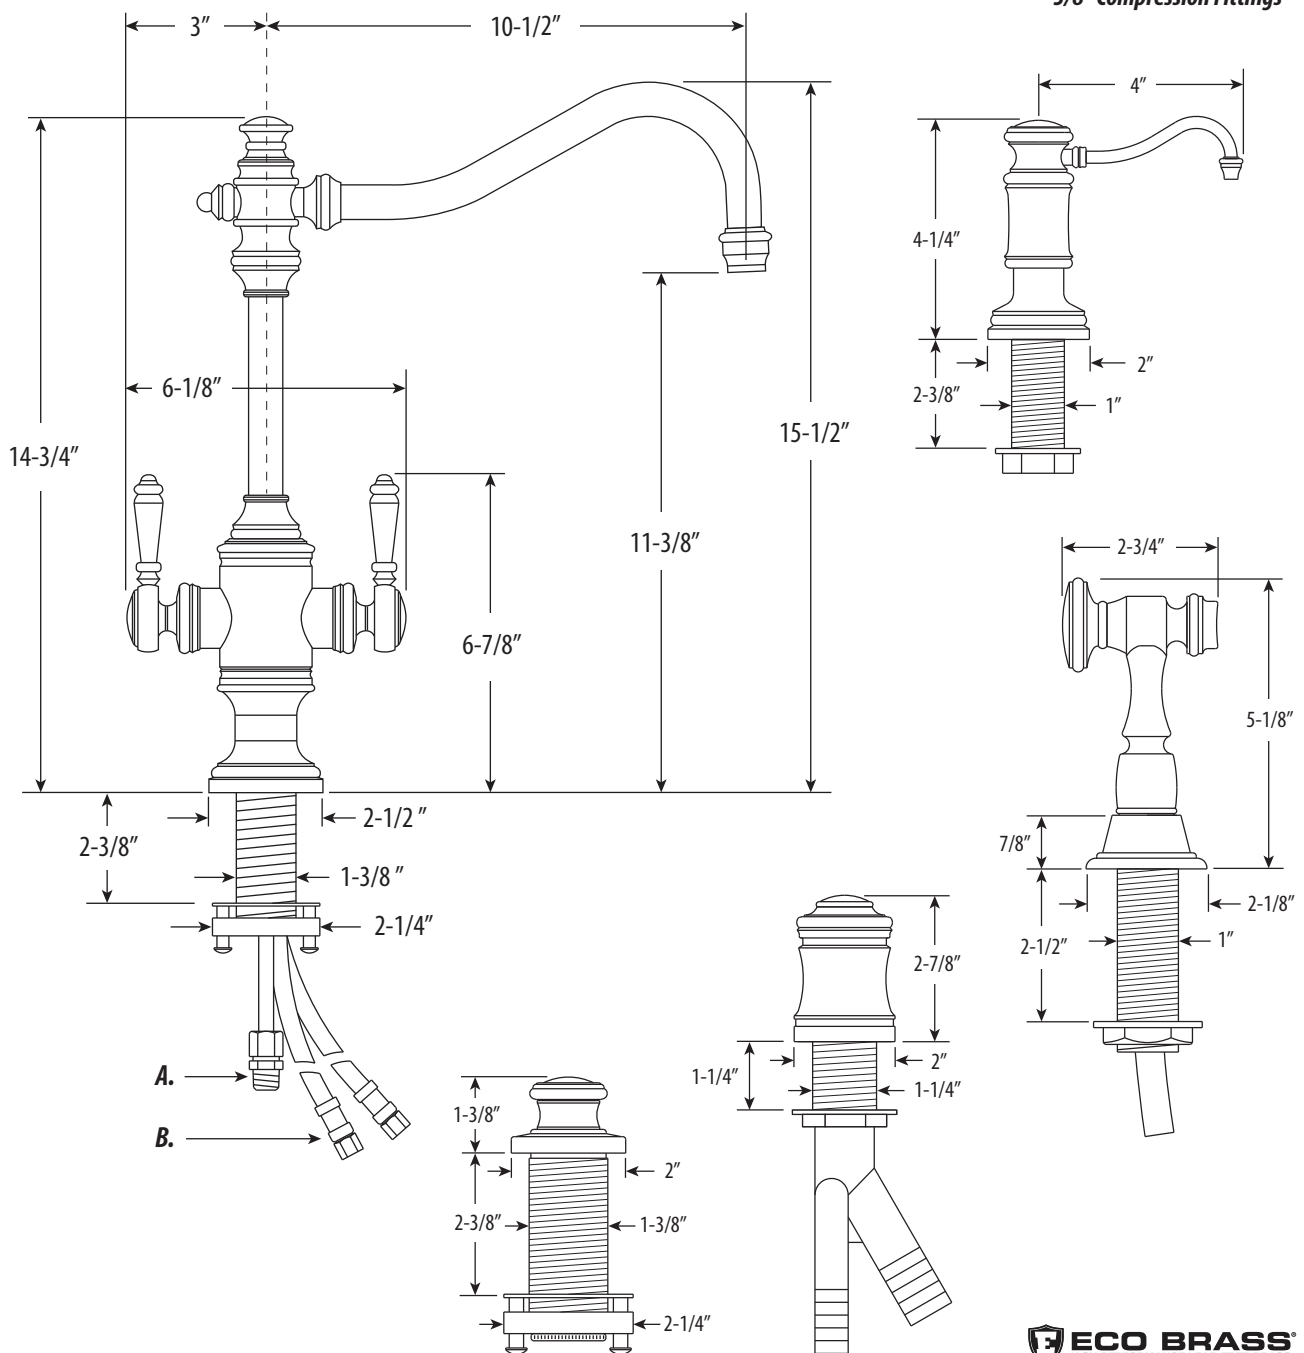

# 8020-4

- Max Counter Thickness 2-3/8"
- Minimum Install Hole Size 1-1/2"

- A. Side Spray Connection with 1/4" NPT Pipe Fitting
- B. Supply Hoses - 20" Long with 3/8" Compression Fittings

**ECO BRASS**  
HIGH PERFORMANCE LEAD FREE BRASS

### FEATURES

- Suite includes faucet, side spray, soap/lotion dispenser, air switch single port air gap.
- Part of the traditional Annapolis Suite.
- Hook spout has 10-1/2" reach and can swivel 360 degrees.
- Hot and cold dual lever control with ceramic disk valve cartridges.
- Adjustable handle brake system provides smooth pull and prevents sagging.
- Equipped with spray diverter and 1/4" NPT pipe fitting connection for optional side spray.
- 1.75 gpm maximum flow rate with aerated tip.
- Resistant to reverse osmosis water.
- Made from solid brass.
- Includes 2 handle button options.
- Reinforced braided connection hoses.
- ADA Compliant.
- Cal Green.
- Lifetime functional warranty.
- Made in the USA.