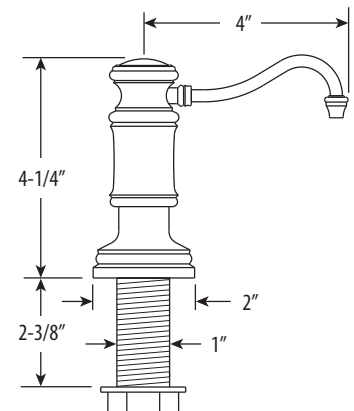

ANNAPOLIS TWO HANDLE KITCHEN FAUCET / 3PC. SUITE

8020-3

- Max Counter Thickness 2-3/8"
- Minimum Install Hole Size 1-1/2"

- A. Side Spray Connection with 1/4" NPT Pipe Fitting
- B. Supply Hoses - 20" Long with 3/8" Compression Fittings

ECO BRASS
HIGH PERFORMANCE LEAD FREE BRASS

DIMENSIONS MAY VARY AND ARE SUBJECT TO CHANGE. NO RESPONSIBILITY IS ASSUMED FOR USE OF SUPERCEDED OR VOIDED DATA

ANNAPOLIS TWO HANDLE KITCHEN FAUCET / 3PC. SUITE

8020-3

Finish Shown - Antique Pewter

FEATURES

- Suite includes faucet, side spray, soap/lotion dispenser and air switch.
- Part of the traditional Annapolis Suite.
- Hook spout has 10-1/2" reach and can swivel 360 degrees.
- Hot and cold dual lever control with ceramic disk valve cartridges.
- Adjustable handle brake system provides smooth pull and prevents sagging.
- Equipped with spray diverter and 1/4" NPT pipe fitting connection for optional side spray.
- 1.75 gpm maximum flow rate with aerated tip.
- Resistant to reverse osmosis water.
- Made from solid brass.
- Includes 2 handle button options.
- Reinforced braided connection hoses.
- ADA Compliant.
- Cal Green.
- Lifetime functional warranty.
- Made in the USA.