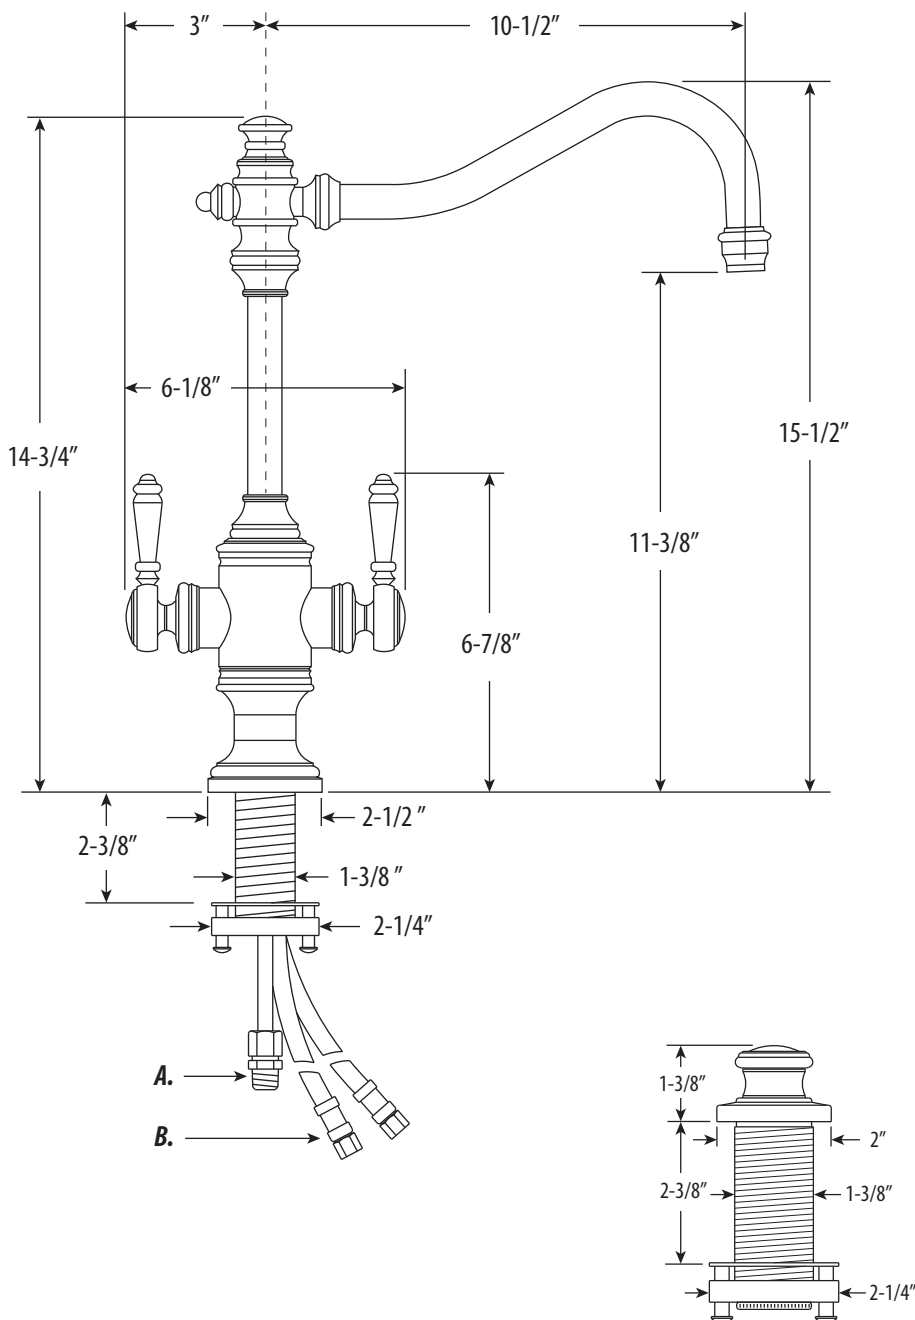

ANNAPOLIS TWO HANDLE KITCHEN FAUCET / 3PC. SUITE

8020-3

- Max Counter Thickness 2-3/8"
- Minimum Install Hole Size 1-1/2"

- A. Side Spray Connection with 1/4" NPT Pipe Fitting
- B. Supply Hoses - 20" Long with 3/8" Compression Fittings

ECO BRASS
HIGH PERFORMANCE LEAD FREE BRASS

DIMENSIONS MAY VARY AND ARE SUBJECT TO CHANGE. NO RESPONSIBILITY IS ASSUMED FOR USE OF SUPERCEDED OR VOIDED DATA

ANNAPOLIS TWO HANDLE KITCHEN FAUCET / 3PC. SUITE

8020-3

Finish Shown - Antique Pewter

FEATURES

- Suite includes faucet, side spray, soap/lotion dispenser and air switch.
- Part of the traditional Annapolis Suite.
- Hook spout has 10-1/2" reach and can swivel 360 degrees.
- Hot and cold dual lever control with ceramic disk valve cartridges.
- Adjustable handle brake system provides smooth pull and prevents sagging.
- Equipped with spray diverter and 1/4" NPT pipe fitting connection for optional side spray.
- 1.75 gpm maximum flow rate with aerated tip.
- Resistant to reverse osmosis water.
- Made from solid brass.
- Includes 2 handle button options.
- Reinforced braided connection hoses.
- ADA Compliant.
- Cal Green.
- Lifetime functional warranty.
- Made in the USA.