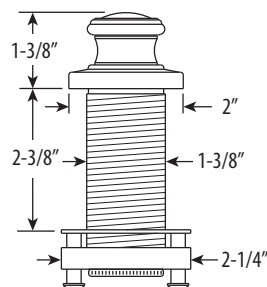

ANNAPOLIS TWO HANDLE KITCHEN FAUCET / 3PC. SUITE

8020-3

- Max Counter Thickness 2-3/8"
- Minimum Install Hole Size 1-1/2"

- A. Side Spray Connection with 1/4" NPT Pipe Fitting
- B. Supply Hoses - 20" Long with 3/8" Compression Fittings

ECO BRASS
HIGH PERFORMANCE LEAD FREE BRASS

DIMENSIONS MAY VARY AND ARE SUBJECT TO CHANGE. NO RESPONSIBILITY IS ASSUMED FOR USE OF SUPERCEDED OR VOIDED DATA

ANNAPOLIS TWO HANDLE KITCHEN FAUCET / 3PC. SUITE

8020-3

Finish Shown - Antique Pewter

FEATURES

- Suite includes faucet, side spray, soap/lotion dispenser and air switch.
- Part of the traditional Annapolis Suite.
- Hook spout has 10-1/2" reach and can swivel 360 degrees.
- Hot and cold dual lever control with ceramic disk valve cartridges.
- Adjustable handle brake system provides smooth pull and prevents sagging.
- Equipped with spray diverter and 1/4" NPT pipe fitting connection for optional side spray.
- 1.75 gpm maximum flow rate with aerated tip.
- Resistant to reverse osmosis water.
- Made from solid brass.
- Includes 2 handle button options.
- Reinforced braided connection hoses.
- ADA Compliant.
- Cal Green.
- Lifetime functional warranty.
- Made in the USA.