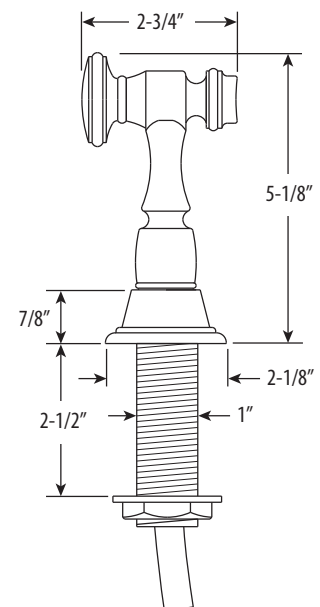

ANNAPOLIS TWO HANDLE KITCHEN FAUCET / 3PC. SUITE

8020-3

- Max Counter Thickness 2-3/8"
- Minimum Install Hole Size 1-1/2"

- A. Side Spray Connection with 1/4" NPT Pipe Fitting
- B. Supply Hoses - 20" Long with 3/8" Compression Fittings

ECO BRASS
HIGH PERFORMANCE LEAD FREE BRASS

DIMENSIONS MAY VARY AND ARE SUBJECT TO CHANGE. NO RESPONSIBILITY IS ASSUMED FOR USE OF SUPERCEDED OR VOIDED DATA

ANNAPOLIS TWO HANDLE KITCHEN FAUCET / 3PC. SUITE

8020-3

Finish Shown - Antique Pewter

FEATURES

- Suite includes faucet, side spray, soap/lotion dispenser and air switch.
- Part of the traditional Annapolis Suite.
- Hook spout has 10-1/2" reach and can swivel 360 degrees.
- Hot and cold dual lever control with ceramic disk valve cartridges.
- Adjustable handle brake system provides smooth pull and prevents sagging.
- Equipped with spray diverter and 1/4" NPT pipe fitting connection for optional side spray.
- 1.75 gpm maximum flow rate with aerated tip.
- Resistant to reverse osmosis water.
- Made from solid brass.
- Includes 2 handle button options.
- Reinforced braided connection hoses.
- ADA Compliant.
- Cal Green.
- Lifetime functional warranty.
- Made in the USA.