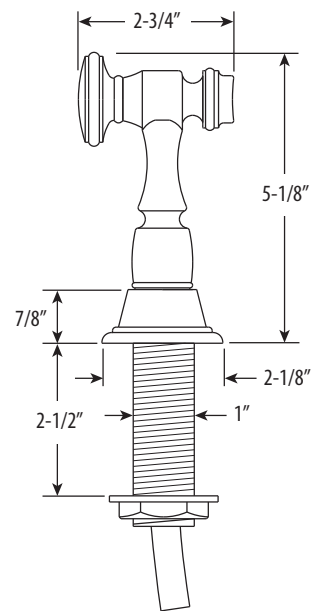

ANNAPOLIS TWO HANDLE KITCHEN FAUCET / 2PC. SUITE

8020-2

- Max Counter Thickness 2-3/8"
- Minimum Install Hole Size 1-1/2"

- A. Side Spray Connection with 1/4" NPT Pipe Fitting
- B. Supply Hoses - 20" Long with 3/8" Compression Fittings

ECO BRASS
HIGH PERFORMANCE LEAD FREE BRASS

DIMENSIONS MAY VARY AND ARE SUBJECT TO CHANGE. NO RESPONSIBILITY IS ASSUMED FOR USE OF SUPERCEDED OR VOIDED DATA

ANNAPOLIS TWO HANDLE KITCHEN FAUCET / 2PC. SUITE

8020-2

Finish Shown - Antique Pewter

FEATURES

- Suite includes faucet, side spray and soap/lotion dispenser.
- Part of the traditional Annapolis Suite.
- Hook spout has 10-1/2" reach and can swivel 360 degrees.
- Hot and cold dual lever control with ceramic disk valve cartridges.
- Adjustable handle brake system provides smooth pull and prevents sagging.
- Equipped with spray diverter and 1/4" NPT pipe fitting connection for optional side spray.
- 1.75 gpm maximum flow rate with aerated tip.
- Resistant to reverse osmosis water.
- Made from solid brass.
- Includes 2 handle button options.
- Reinforced braided connection hoses.
- ADA Compliant.
- Cal Green.
- Lifetime functional warranty.
- Made in the USA.