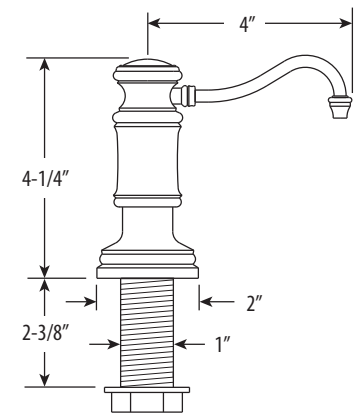

ANNAPOLIS TWO HANDLE KITCHEN FAUCET / 2PC. SUITE

8020-2

- Max Counter Thickness 2-3/8"
- Minimum Install Hole Size 1-1/2"

- A. Side Spray Connection with 1/4" NPT Pipe Fitting
- B. Supply Hoses - 20" Long with 3/8" Compression Fittings

ECO BRASS
HIGH PERFORMANCE LEAD FREE BRASS

DIMENSIONS MAY VARY AND ARE SUBJECT TO CHANGE. NO RESPONSIBILITY IS ASSUMED FOR USE OF SUPERCEDED OR VOIDED DATA

ANNAPOLIS TWO HANDLE KITCHEN FAUCET / 2PC. SUITE

8020-2

Finish Shown - Antique Pewter

FEATURES

- Suite includes faucet, side spray and soap/lotion dispenser.
- Part of the traditional Annapolis Suite.
- Hook spout has 10-1/2" reach and can swivel 360 degrees.
- Hot and cold dual lever control with ceramic disk valve cartridges.
- Adjustable handle brake system provides smooth pull and prevents sagging.
- Equipped with spray diverter and 1/4" NPT pipe fitting connection for optional side spray.
- 1.75 gpm maximum flow rate with aerated tip.
- Resistant to reverse osmosis water.
- Made from solid brass.
- Includes 2 handle button options.
- Reinforced braided connection hoses.
- ADA Compliant.
- Cal Green.
- Lifetime functional warranty.
- Made in the USA.