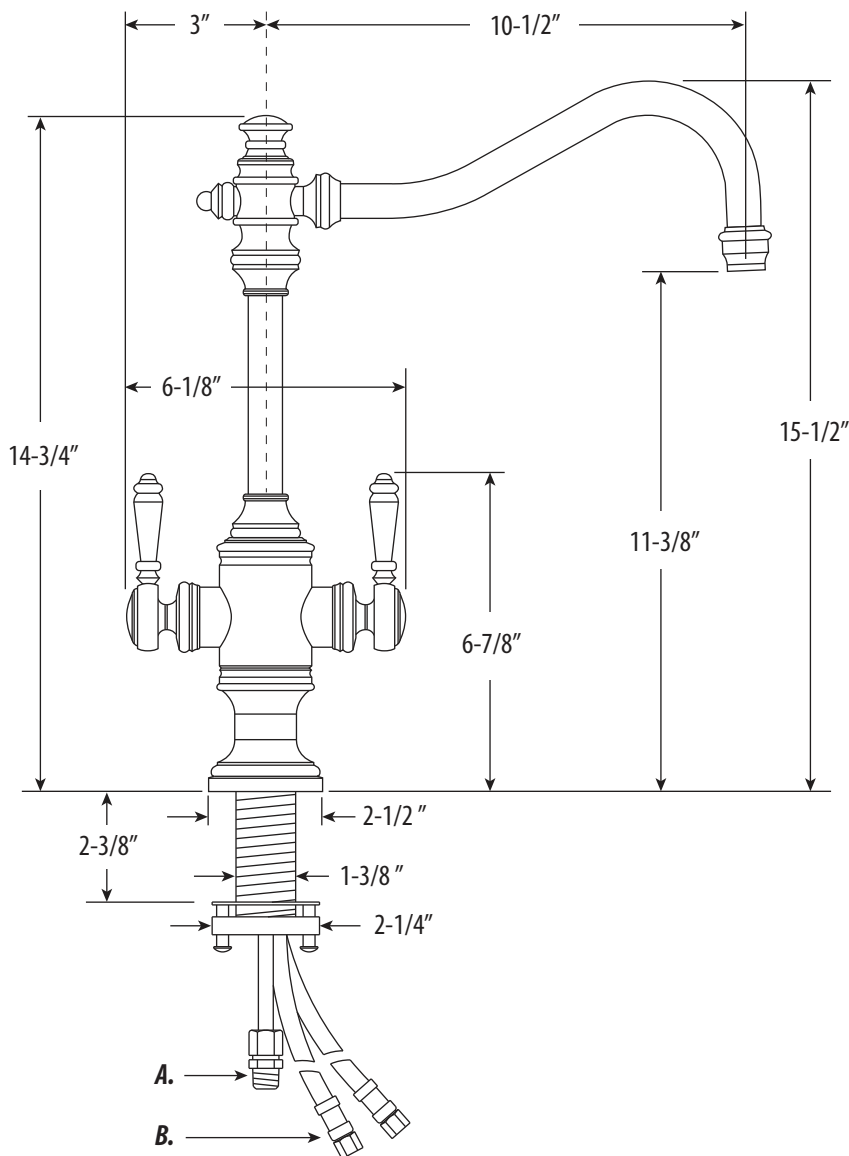

ANNAPOLIS TWO HANDLE KITCHEN FAUCET / 2PC. SUITE

8020-2

- Max Counter Thickness 2-3/8"
- Minimum Install Hole Size 1-1/2"

- A. Side Spray Connection with 1/4" NPT Pipe Fitting
- B. Supply Hoses - 20" Long with 3/8" Compression Fittings

ECO BRASS
HIGH PERFORMANCE LEAD FREE BRASS

DIMENSIONS MAY VARY AND ARE SUBJECT TO CHANGE. NO RESPONSIBILITY IS ASSUMED FOR USE OF SUPERCEDED OR VOIDED DATA

ANNAPOLIS TWO HANDLE KITCHEN FAUCET / 2PC. SUITE

8020-2

Finish Shown - Antique Pewter

FEATURES

- Suite includes faucet, side spray and soap/lotion dispenser.
- Part of the traditional Annapolis Suite.
- Hook spout has 10-1/2" reach and can swivel 360 degrees.
- Hot and cold dual lever control with ceramic disk valve cartridges.
- Adjustable handle brake system provides smooth pull and prevents sagging.
- Equipped with spray diverter and 1/4" NPT pipe fitting connection for optional side spray.
- 1.75 gpm maximum flow rate with aerated tip.
- Resistant to reverse osmosis water.
- Made from solid brass.
- Includes 2 handle button options.
- Reinforced braided connection hoses.
- ADA Compliant.
- Cal Green.
- Lifetime functional warranty.
- Made in the USA.