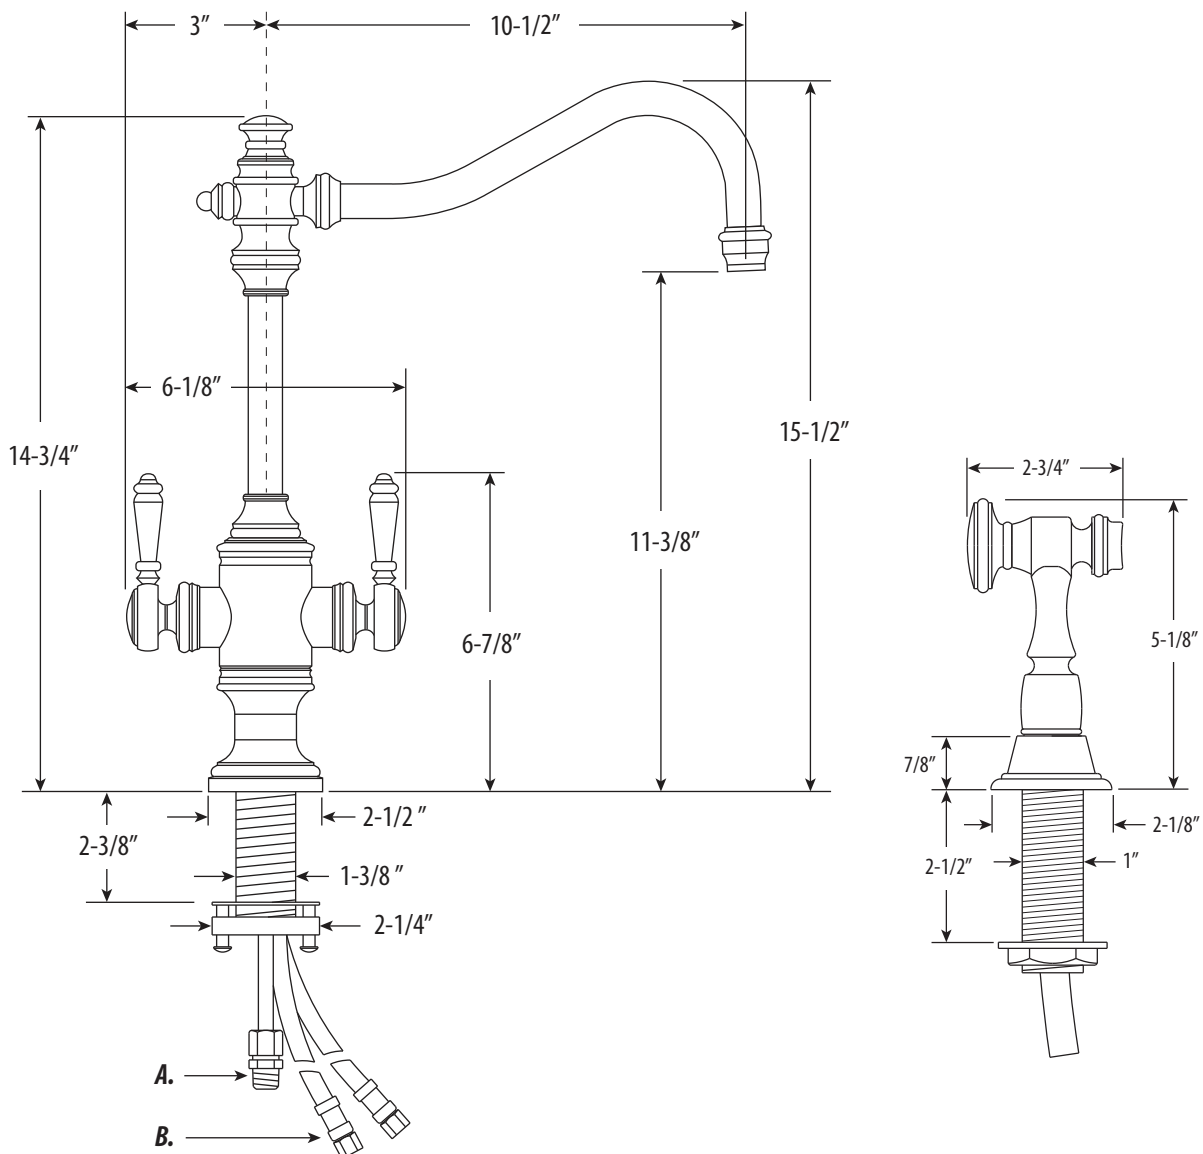

ANNAPOLIS TWO HANDLE KITCHEN FAUCET / W SIDE SPRAY

8020-1

- Max Counter Thickness 2-3/8"
- Minimum Install Hole Size 1-1/2"

- A. Side Spray Connection with 1/4" NPT Pipe Fitting
- B. Supply Hoses - 20" Long with 3/8" Compression Fittings

ECO BRASS
HIGH PERFORMANCE LEAD FREE BRASS

DIMENSIONS MAY VARY AND ARE SUBJECT TO CHANGE. NO RESPONSIBILITY IS ASSUMED FOR USE OF SUPERCEDED OR VOIDED DATA

ANNAPOLIS TWO HANDLE KITCHEN FAUCET / W SIDE SPRAY

8020-1

Finish Shown - Antique Pewter

FEATURES

- Suite includes faucet and side spray.
- Part of the traditional Annapolis Suite.
- Hook spout has 10-1/2" reach and can swivel 360 degrees.
- Hot and cold dual lever control with ceramic disk valve cartridges.
- Adjustable handle brake system provides smooth pull and prevents sagging.
- Equipped with spray diverter and 1/4" NPT pipe fitting connection for optional side spray.
- 1.75 gpm maximum flow rate with aerated tip.
- Resistant to reverse osmosis water.
- Made from solid brass.
- Includes 2 handle button options.
- Reinforced braided connection hoses.
- ADA Compliant.
- Cal Green.
- Lifetime functional warranty.
- Made in the USA.