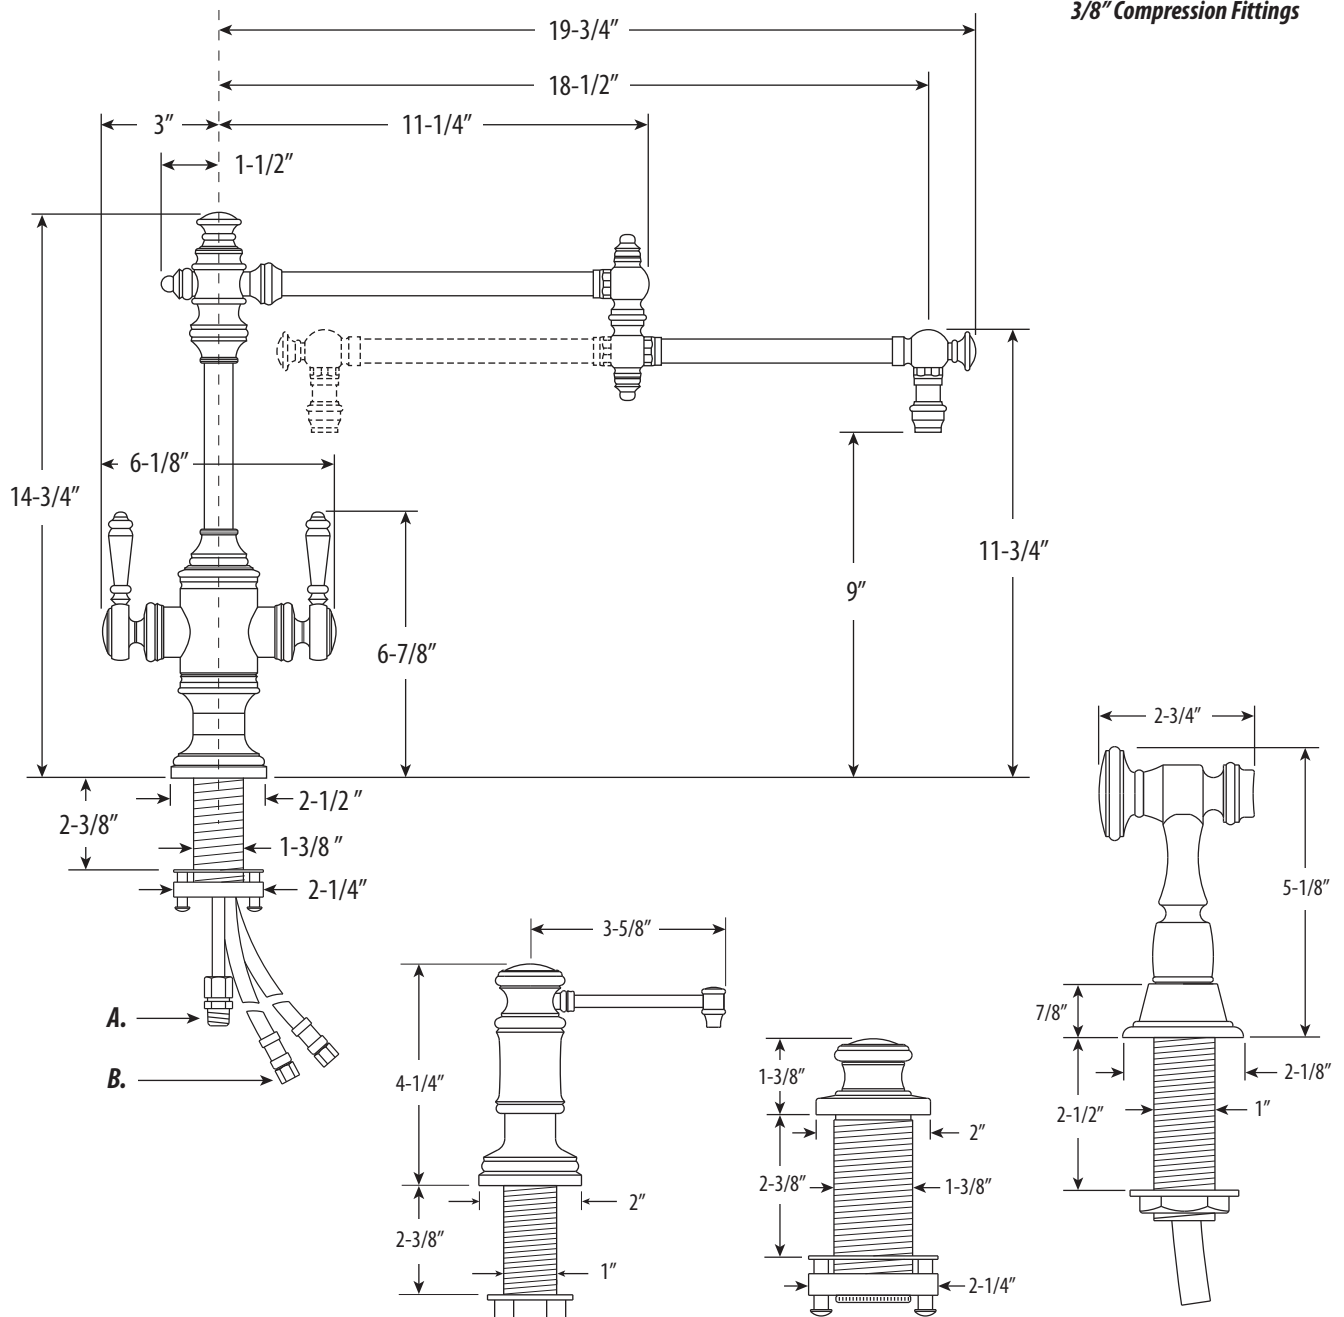

TOWSON TWO HANDLE KITCHEN FAUCET / 18" SPOUT / 3PC. SUITE

8010-18-3

- Max Counter Thickness 2-3/8"
- Minimum Install Hole Size 1-1/2"

- A. Side Spray Connection with 1/4" NPT Pipe Fitting
- B. Supply Hoses - 20" Long with 3/8" Compression Fittings

DIMENSIONS MAY VARY AND ARE SUBJECT TO CHANGE. NO RESPONSIBILITY IS ASSUMED FOR USE OF SUPERCEDED OR VOIDED DATA

TOWSON TWO HANDLE KITCHEN FAUCET / 18" SPOUT / 3PC. SUITE

8010-18-3

Finish Shown - Satin Nickel

FEATURES

- Suite includes faucet, side spray, soap/lotion dispenser and air switch.
- Part of the traditional Towson Suite.
- Articulated spout has 18" reach and can swivel 360 degrees.
- Hot and cold dual lever control with ceramic disk valve cartridges.
- Adjustable handle brake system provides smooth pull and prevents sagging.
- Equipped with spray diverter and 1/4" NPT pipe fitting connection for optional side spray.
- 1.75 gpm maximum flow rate with aerated tip.
- Resistant to reverse osmosis water.
- Made from solid brass.
- Includes 2 handle button options.
- Reinforced braided connection hoses.
- ADA Compliant.
- Lifetime functional warranty.
- Made in the USA.