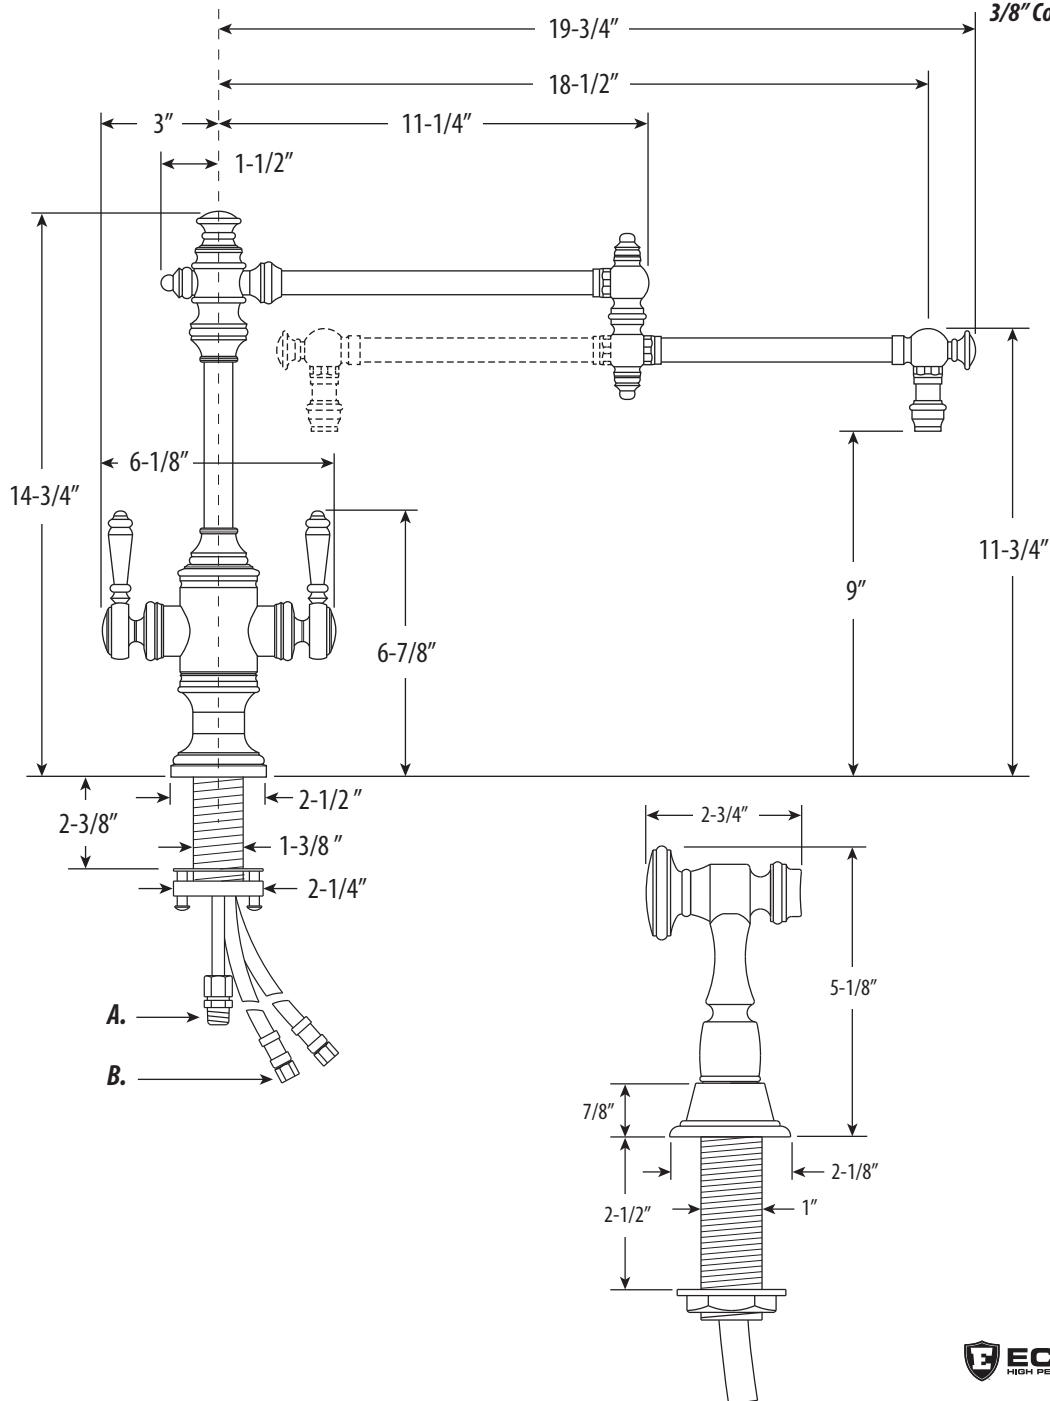

TOWSON TWO HANDLE KITCHEN FAUCET / 18" SPOUT / W SIDE SPRAY 8010-18-1

- Max Counter Thickness 2-3/8"
- Minimum Install Hole Size 1-1/2"

- A. Side Spray Connection with 1/4" NPT Pipe Fitting
- B. Supply Hoses - 20" Long with 3/8" Compression Fittings

DIMENSIONS MAY VARY AND ARE SUBJECT TO CHANGE. NO RESPONSIBILITY IS ASSUMED FOR USE OF SUPERCEDED OR VOIDED DATA

TOWSON TWO HANDLE KITCHEN FAUCET / 18" SPOUT / W SIDE SPRAY

8010-18-1

Finish Shown - Satin Nickel

FEATURES

- Suite includes faucet and side spray.
- Part of the traditional Towson Suite.
- Articulated spout has 18" reach and can swivel 360 degrees.
- Hot and cold dual lever control with ceramic disk valve cartridges.
- Adjustable handle brake system provides smooth pull and prevents sagging.
- Equipped with spray diverter and 1/4" NPT pipe fitting connection for optional side spray.
- 1.75 gpm maximum flow rate with aerated tip.
- Resistant to reverse osmosis water.
- Made from solid brass.
- Includes 2 handle button options.
- Reinforced braided connection hoses.
- ADA Compliant.
- Lifetime functional warranty.
- Made in the USA.