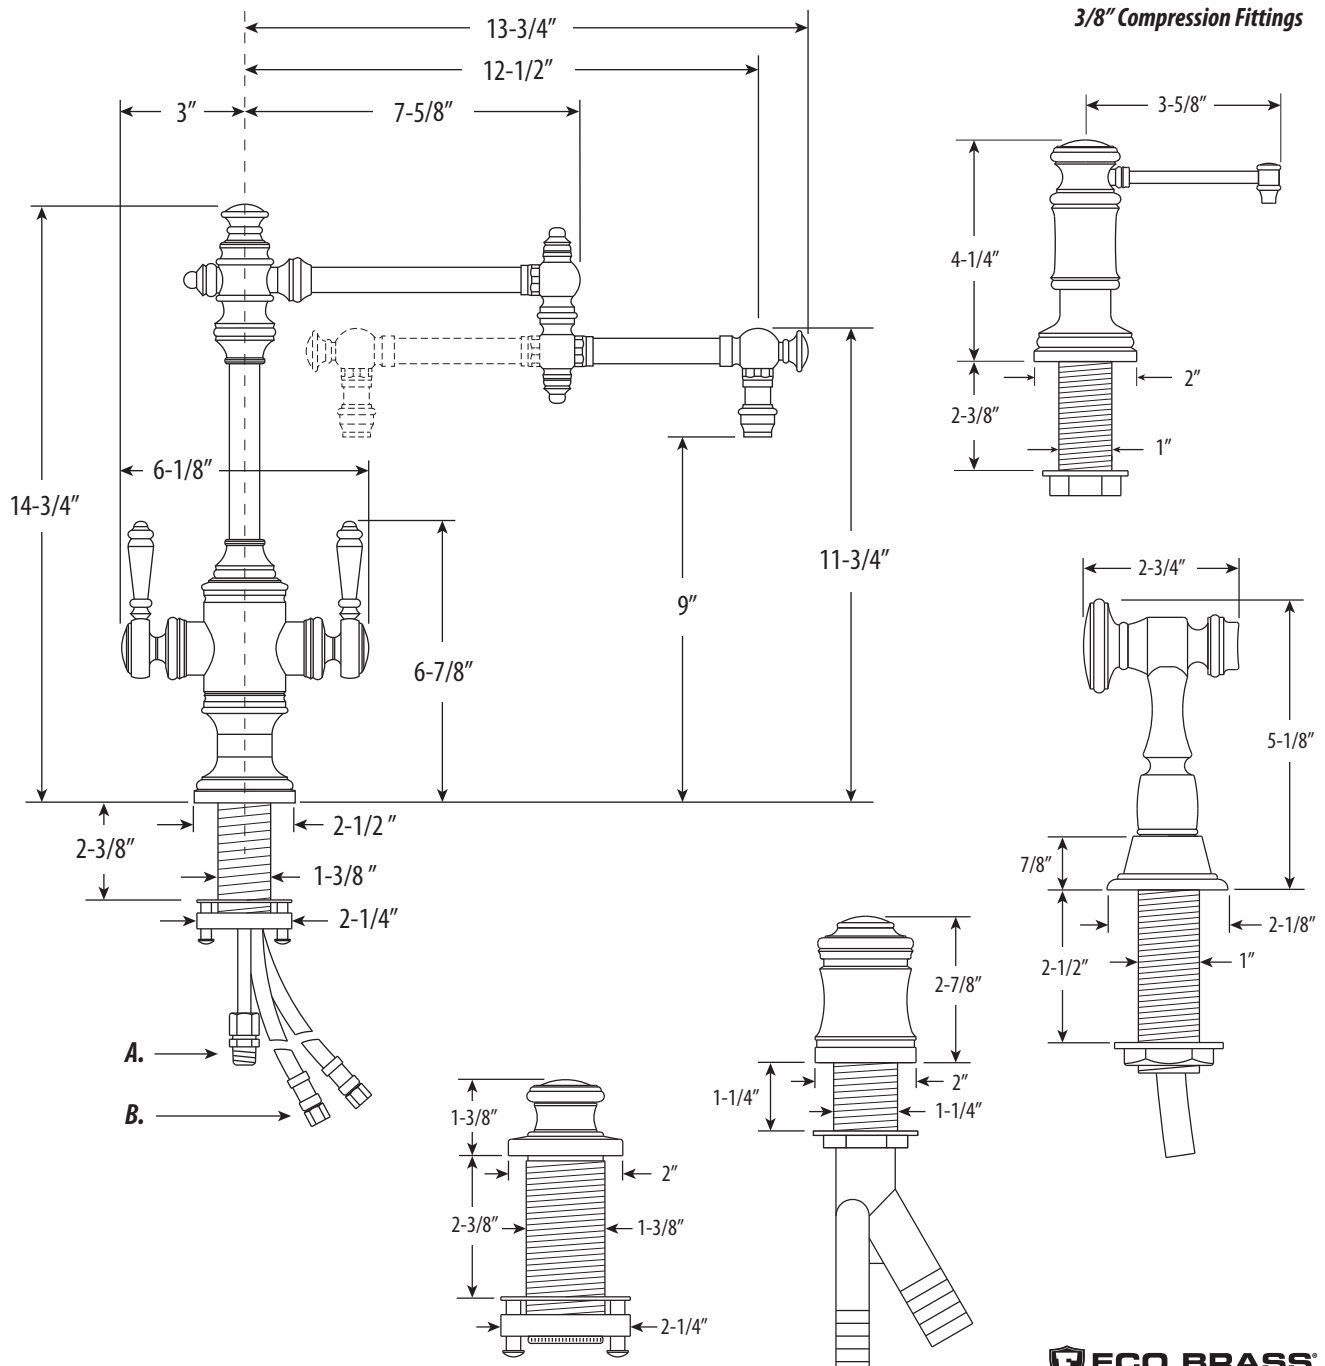

## TOWSON TWO HANDLE KITCHEN FAUCET / 12" SPOUT / 4PC. SUITE

# 8010-12-4

- Max Counter Thickness 2-3/8"
- Minimum Install Hole Size 1-1/2"

- A. Side Spray Connection with 1/4" NPT Pipe Fitting
- B. Supply Hoses - 20" Long with 3/8" Compression Fittings

**ECO BRASS**  
HIGH PERFORMANCE LEAD FREE BRASS

### FEATURES

- Suite includes faucet, side spray, soap/lotion dispenser, air switch single port air gap.
- Part of the traditional Towson Suite.
- Articulated spout has 12" reach and can swivel 360 degrees.
- Hot and cold dual lever control with ceramic disk valve cartridges.
- Adjustable handle brake system provides smooth pull and prevents sagging.
- Equipped with spray diverter and 1/4" NPT pipe fitting connection for optional side spray.
- 1.75 gpm maximum flow rate with aerated tip.
- Resistant to reverse osmosis water.
- Made from solid brass.
- Includes 2 handle button options.
- Reinforced braided connection hoses.
- ADA Compliant.
- Lifetime functional warranty.
- Made in the USA.