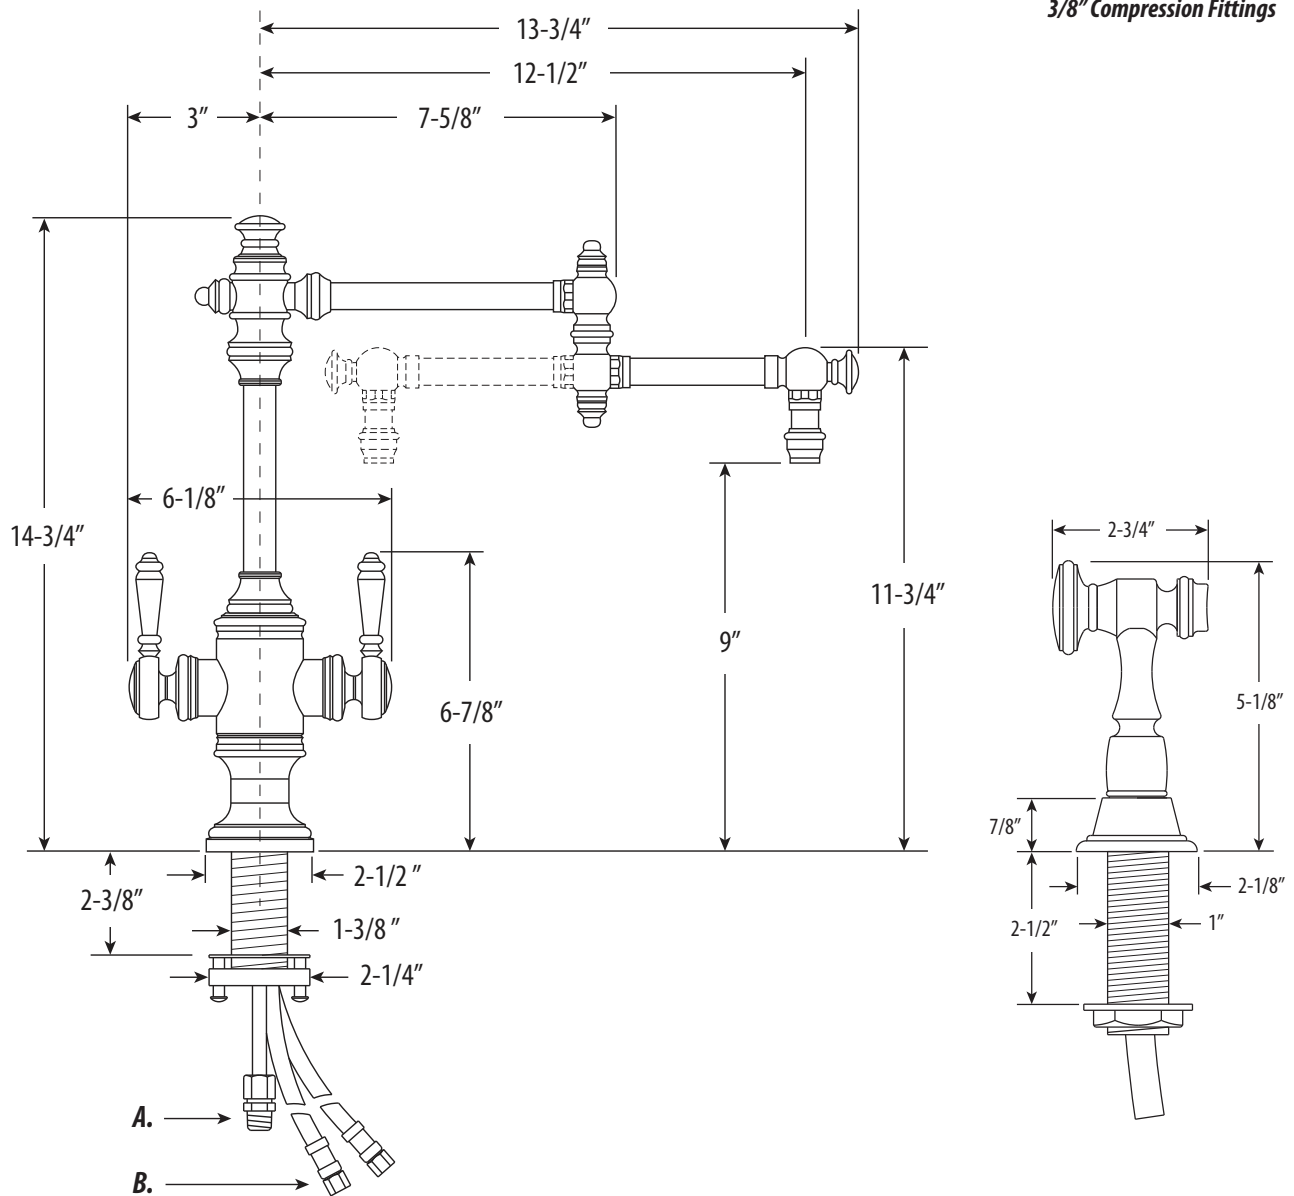

TOWSON TWO HANDLE KITCHEN FAUCET / 12" SPOUT / W SIDE SPRAY 8010-12-1

- Max Counter Thickness 2-3/8"
- Minimum Install Hole Size 1-1/2"

- A. Side Spray Connection with 1/4" NPT Pipe Fitting
- B. Supply Hoses - 20" Long with 3/8" Compression Fittings

DIMENSIONS MAY VARY AND ARE SUBJECT TO CHANGE. NO RESPONSIBILITY IS ASSUMED FOR USE OF SUPERCEDED OR VOIDED DATA

TOWSON TWO HANDLE KITCHEN FAUCET / 12" SPOUT / W SIDE SPRAY

8010-12-1

Finish Shown - Satin Nickel

FEATURES

- Suite includes faucet and side spray.
- Part of the traditional Towson Suite.
- Articulated spout has 12" reach and can swivel 360 degrees.
- Hot and cold dual lever control with ceramic disk valve cartridges.
- Adjustable handle brake system provides smooth pull and prevents sagging.
- Equipped with spray diverter and 1/4" NPT pipe fitting connection for optional side spray.
- 1.75 gpm maximum flow rate with aerated tip.
- Resistant to reverse osmosis water.
- Made from solid brass.
- Includes 2 handle button options.
- Reinforced braided connection hoses.
- ADA Compliant.
- Lifetime functional warranty.
- Made in the USA.