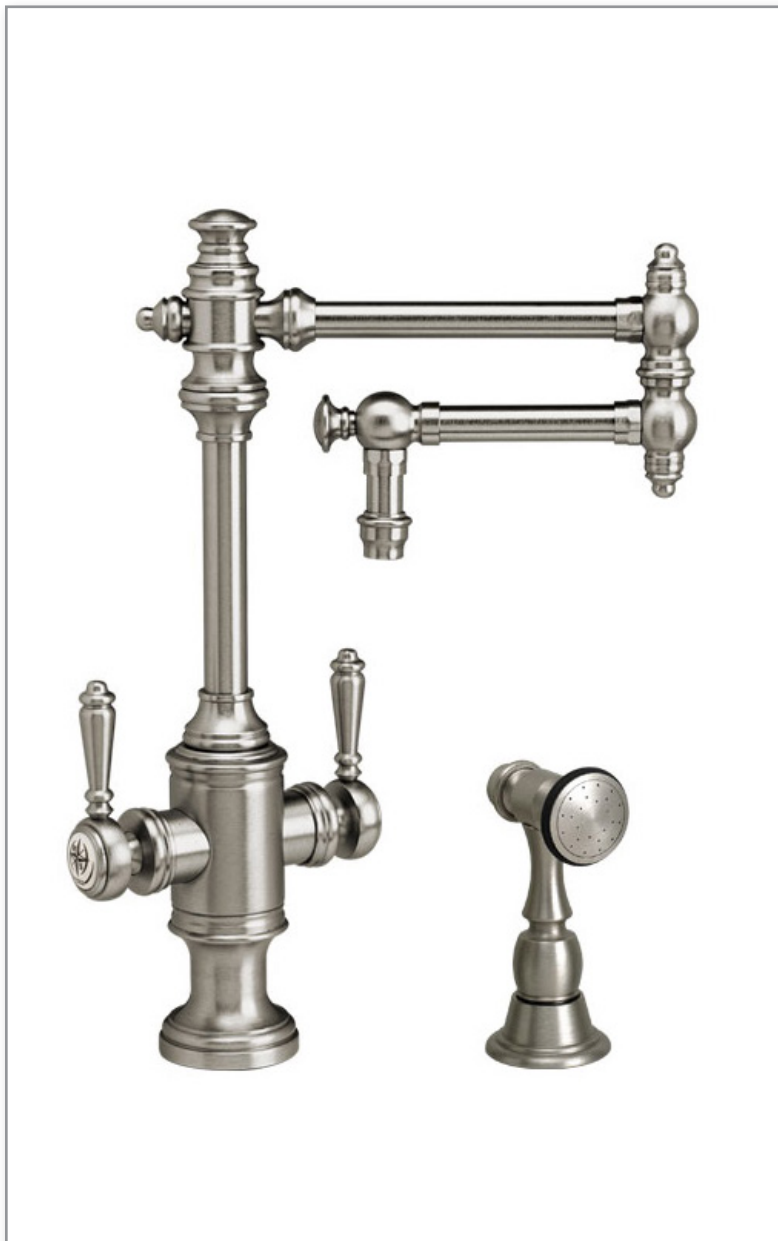

TOWSON TWO HANDLE KITCHEN FAUCET / 12" SPOUT / W SIDE SPRAY 8010-12-1

- Max Counter Thickness 2-3/8"
- Minimum Install Hole Size 1-1/2"

- A. Side Spray Connection with 1/4" NPT Pipe Fitting
- B. Supply Hoses - 20" Long with 3/8" Compression Fittings

DIMENSIONS MAY VARY AND ARE SUBJECT TO CHANGE. NO RESPONSIBILITY IS ASSUMED FOR USE OF SUPERCEDED OR VOIDED DATA

TOWSON TWO HANDLE KITCHEN FAUCET / 12" SPOUT / W SIDE SPRAY

8010-12-1

Finish Shown - Satin Nickel

FEATURES

- Suite includes faucet and side spray.
- Part of the traditional Towson Suite.
- Articulated spout has 12" reach and can swivel 360 degrees.
- Hot and cold dual lever control with ceramic disk valve cartridges.
- Adjustable handle brake system provides smooth pull and prevents sagging.
- Equipped with spray diverter and 1/4" NPT pipe fitting connection for optional side spray.
- 1.75 gpm maximum flow rate with aerated tip.
- Resistant to reverse osmosis water.
- Made from solid brass.
- Includes 2 handle button options.
- Reinforced braided connection hoses.
- ADA Compliant.
- Lifetime functional warranty.
- Made in the USA.