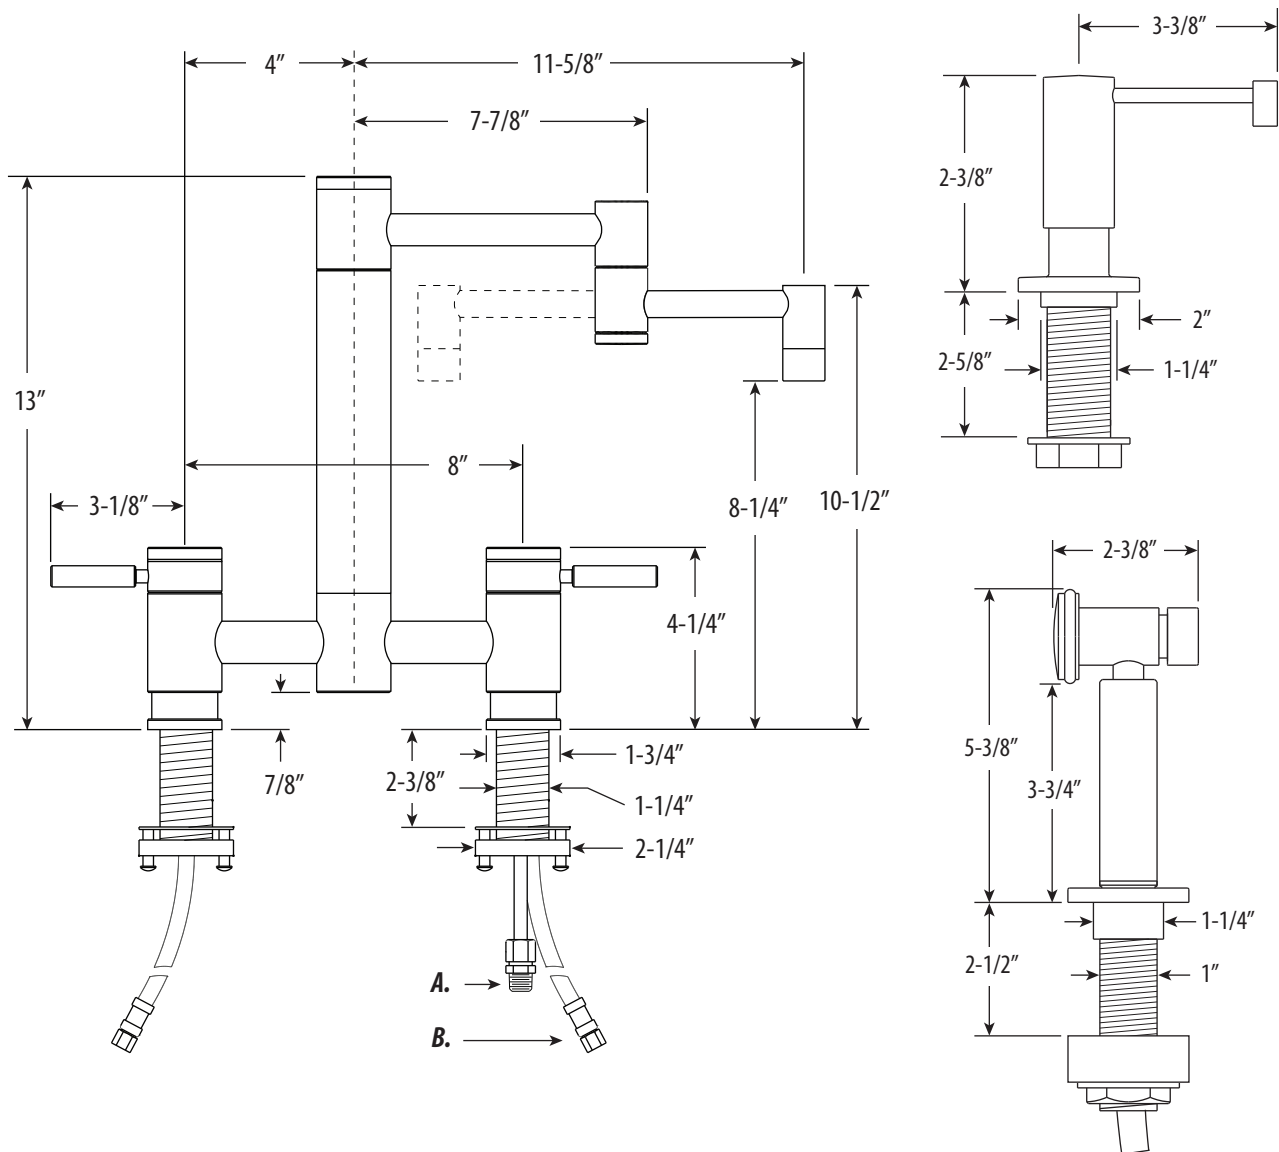

## HUNLEY BRIDGE FAUCET / 12" ARTICULATED SPOUT / 2PC. SUITE

# 7600-12-2

- Max Counter Thickness 2-3/8"
- Minimum Install Hole Size 1-3/8"

- A. Side Spray Connection with 1/4" NPT Pipe Fitting
- B. Supply Hoses - 20" Long with 3/8" Compression Fittings

**ECO BRASS**  
HIGH PERFORMANCE LEAD FREE BRASS

### FEATURES

- Suite includes faucet, side spray and soap/lotion dispenser.
- Part of the contemporary Hunley Suite.
- Two-holed Bridge Faucet design mounts 8" on center.
- Articulated spout has 12" reach and can swivel 360 degrees.
- Equipped with spray diverter and 1/4" NPT pipe fitting connection for optional side spray.
- Ergonomic double lever handles.
- ADA compliant.
- Hot and cold ceramic disk valve cartridges.
- 1.75 gpm maximum flow rate with aerated tip.
- Resistant to reverse osmosis water.
- Made from solid brass or 316 stainless steel.
- Reinforced braided connection hoses.
- Reversible or removable hot/cold indicator rings.
- Lifetime functional warranty.
- Made in the USA.