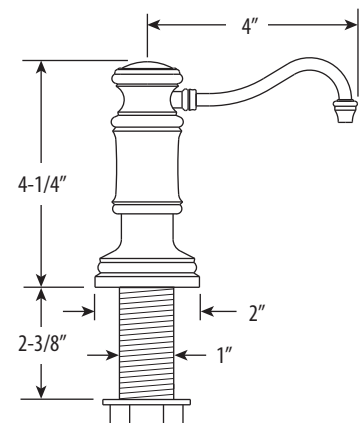

HAMPTON BRIDGE FAUCET / CROSS HANDLES / 4PC. SUITE

6350-4

- Max Counter Thickness 2-3/8"
- Minimum Install Hole Size 1-3/8"

- A. Side Spray Connection with 1/4" NPT Pipe Fitting
- B. Supply Hoses - 20" Long with 3/8" Compression Fittings

A. →
B. →

ECO BRASS
HIGH PERFORMANCE LEAD FREE BRASS

DIMENSIONS MAY VARY AND ARE SUBJECT TO CHANGE. NO RESPONSIBILITY IS ASSUMED FOR USE OF SUPERCEDED OR VOIDED DATA

HAMPTON BRIDGE FAUCET / CROSS HANDLES / 4PC. SUITE

6350-4

Finish Shown - American Bronze

AVAILABLE IN 30 FINISHES

FEATURES

- Suite includes faucet, side spray, soap/lotion dispenser, air switch and single port air gap.
- Part of the traditional Hampton Suite.
- Two-holed Bridge Faucet design mounts 8" on center.
- C-spout has 8-1/4" reach and can swivel 360 degrees.
- Equipped with spray diverter and 1/4" NPT pipe fitting connection for optional side spray.
- Ergonomic double cross handles.
- Hot and cold ceramic disk valve cartridges.
- 1.75 gpm maximum flow rate with aerated tip.
- Resistant to reverse osmosis water.
- Made from solid brass.
- Reinforced braided connection hoses.
- Includes 4 handle button options.
- Lifetime functional warranty.
- Made in the USA.