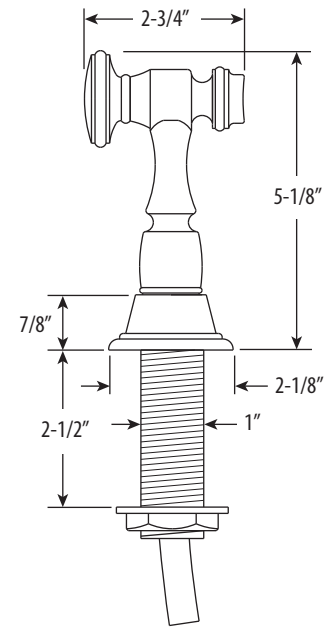

HAMPTON BRIDGE FAUCET / CROSS HANDLES / 4PC. SUITE

6350-4

- Max Counter Thickness 2-3/8"
- Minimum Install Hole Size 1-3/8"

- A. Side Spray Connection with 1/4" NPT Pipe Fitting
- B. Supply Hoses - 20" Long with 3/8" Compression Fittings

A. →
B. →

ECO BRASS
HIGH PERFORMANCE LEAD FREE BRASS

DIMENSIONS MAY VARY AND ARE SUBJECT TO CHANGE. NO RESPONSIBILITY IS ASSUMED FOR USE OF SUPERCEDED OR VOIDED DATA

HAMPTON BRIDGE FAUCET / CROSS HANDLES / 4PC. SUITE

6350-4

Finish Shown - American Bronze

AVAILABLE IN 30 FINISHES

FEATURES

- Suite includes faucet, side spray, soap/lotion dispenser, air switch and single port air gap.
- Part of the traditional Hampton Suite.
- Two-holed Bridge Faucet design mounts 8" on center.
- C-spout has 8-1/4" reach and can swivel 360 degrees.
- Equipped with spray diverter and 1/4" NPT pipe fitting connection for optional side spray.
- Ergonomic double cross handles.
- Hot and cold ceramic disk valve cartridges.
- 1.75 gpm maximum flow rate with aerated tip.
- Resistant to reverse osmosis water.
- Made from solid brass.
- Reinforced braided connection hoses.
- Includes 4 handle button options.
- Lifetime functional warranty.
- Made in the USA.