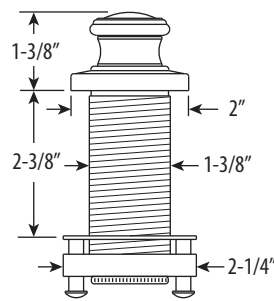

HAMPTON BRIDGE FAUCET / CROSS HANDLES / 4PC. SUITE

6350-4

- Max Counter Thickness 2-3/8"
- Minimum Install Hole Size 1-3/8"

- A. Side Spray Connection with 1/4" NPT Pipe Fitting
- B. Supply Hoses - 20" Long with 3/8" Compression Fittings

A. →
B. →

ECO BRASS
HIGH PERFORMANCE LEAD FREE BRASS

DIMENSIONS MAY VARY AND ARE SUBJECT TO CHANGE. NO RESPONSIBILITY IS ASSUMED FOR USE OF SUPERCEDED OR VOIDED DATA

HAMPTON BRIDGE FAUCET / CROSS HANDLES / 4PC. SUITE

6350-4

Finish Shown - American Bronze

AVAILABLE IN 30 FINISHES

FEATURES

- Suite includes faucet, side spray, soap/lotion dispenser, air switch and single port air gap.
- Part of the traditional Hampton Suite.
- Two-holed Bridge Faucet design mounts 8" on center.
- C-spout has 8-1/4" reach and can swivel 360 degrees.
- Equipped with spray diverter and 1/4" NPT pipe fitting connection for optional side spray.
- Ergonomic double cross handles.
- Hot and cold ceramic disk valve cartridges.
- 1.75 gpm maximum flow rate with aerated tip.
- Resistant to reverse osmosis water.
- Made from solid brass.
- Reinforced braided connection hoses.
- Includes 4 handle button options.
- Lifetime functional warranty.
- Made in the USA.