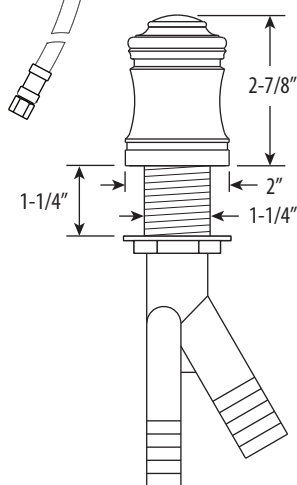

HAMPTON BRIDGE FAUCET / CROSS HANDLES / 4PC. SUITE

6350-4

- Max Counter Thickness 2-3/8"
- Minimum Install Hole Size 1-3/8"

- A. Side Spray Connection with 1/4" NPT Pipe Fitting
- B. Supply Hoses - 20" Long with 3/8" Compression Fittings

A. →
B. →

ECO BRASS
HIGH PERFORMANCE LEAD FREE BRASS

DIMENSIONS MAY VARY AND ARE SUBJECT TO CHANGE. NO RESPONSIBILITY IS ASSUMED FOR USE OF SUPERCEDED OR VOIDED DATA

HAMPTON BRIDGE FAUCET / CROSS HANDLES / 4PC. SUITE

6350-4

Finish Shown - American Bronze

AVAILABLE IN 30 FINISHES

FEATURES

- Suite includes faucet, side spray, soap/lotion dispenser, air switch and single port air gap.
- Part of the traditional Hampton Suite.
- Two-holed Bridge Faucet design mounts 8" on center.
- C-spout has 8-1/4" reach and can swivel 360 degrees.
- Equipped with spray diverter and 1/4" NPT pipe fitting connection for optional side spray.
- Ergonomic double cross handles.
- Hot and cold ceramic disk valve cartridges.
- 1.75 gpm maximum flow rate with aerated tip.
- Resistant to reverse osmosis water.
- Made from solid brass.
- Reinforced braided connection hoses.
- Includes 4 handle button options.
- Lifetime functional warranty.
- Made in the USA.