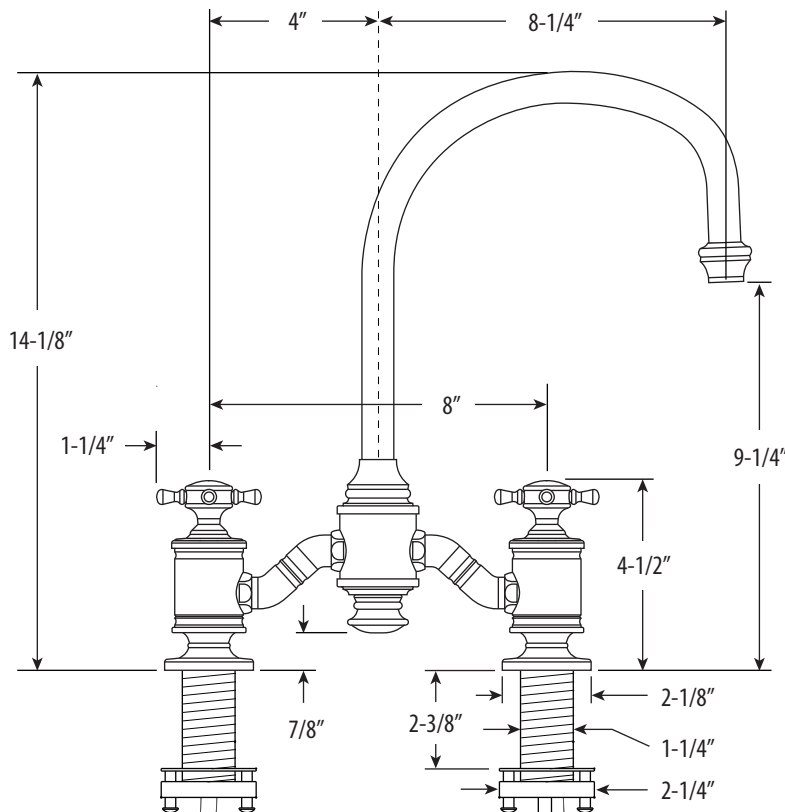

HAMPTON BRIDGE FAUCET / CROSS HANDLES / 4PC. SUITE

6350-4

- Max Counter Thickness 2-3/8"
- Minimum Install Hole Size 1-3/8"

- A. Side Spray Connection with 1/4" NPT Pipe Fitting
- B. Supply Hoses - 20" Long with 3/8" Compression Fittings

A. →
B. →

ECO BRASS
HIGH PERFORMANCE LEAD FREE BRASS

DIMENSIONS MAY VARY AND ARE SUBJECT TO CHANGE. NO RESPONSIBILITY IS ASSUMED FOR USE OF SUPERCEDED OR VOIDED DATA

HAMPTON BRIDGE FAUCET / CROSS HANDLES / 4PC. SUITE

6350-4

Finish Shown - American Bronze

AVAILABLE IN 30 FINISHES

FEATURES

- Suite includes faucet, side spray, soap/lotion dispenser, air switch and single port air gap.
- Part of the traditional Hampton Suite.
- Two-holed Bridge Faucet design mounts 8" on center.
- C-spout has 8-1/4" reach and can swivel 360 degrees.
- Equipped with spray diverter and 1/4" NPT pipe fitting connection for optional side spray.
- Ergonomic double cross handles.
- Hot and cold ceramic disk valve cartridges.
- 1.75 gpm maximum flow rate with aerated tip.
- Resistant to reverse osmosis water.
- Made from solid brass.
- Reinforced braided connection hoses.
- Includes 4 handle button options.
- Lifetime functional warranty.
- Made in the USA.