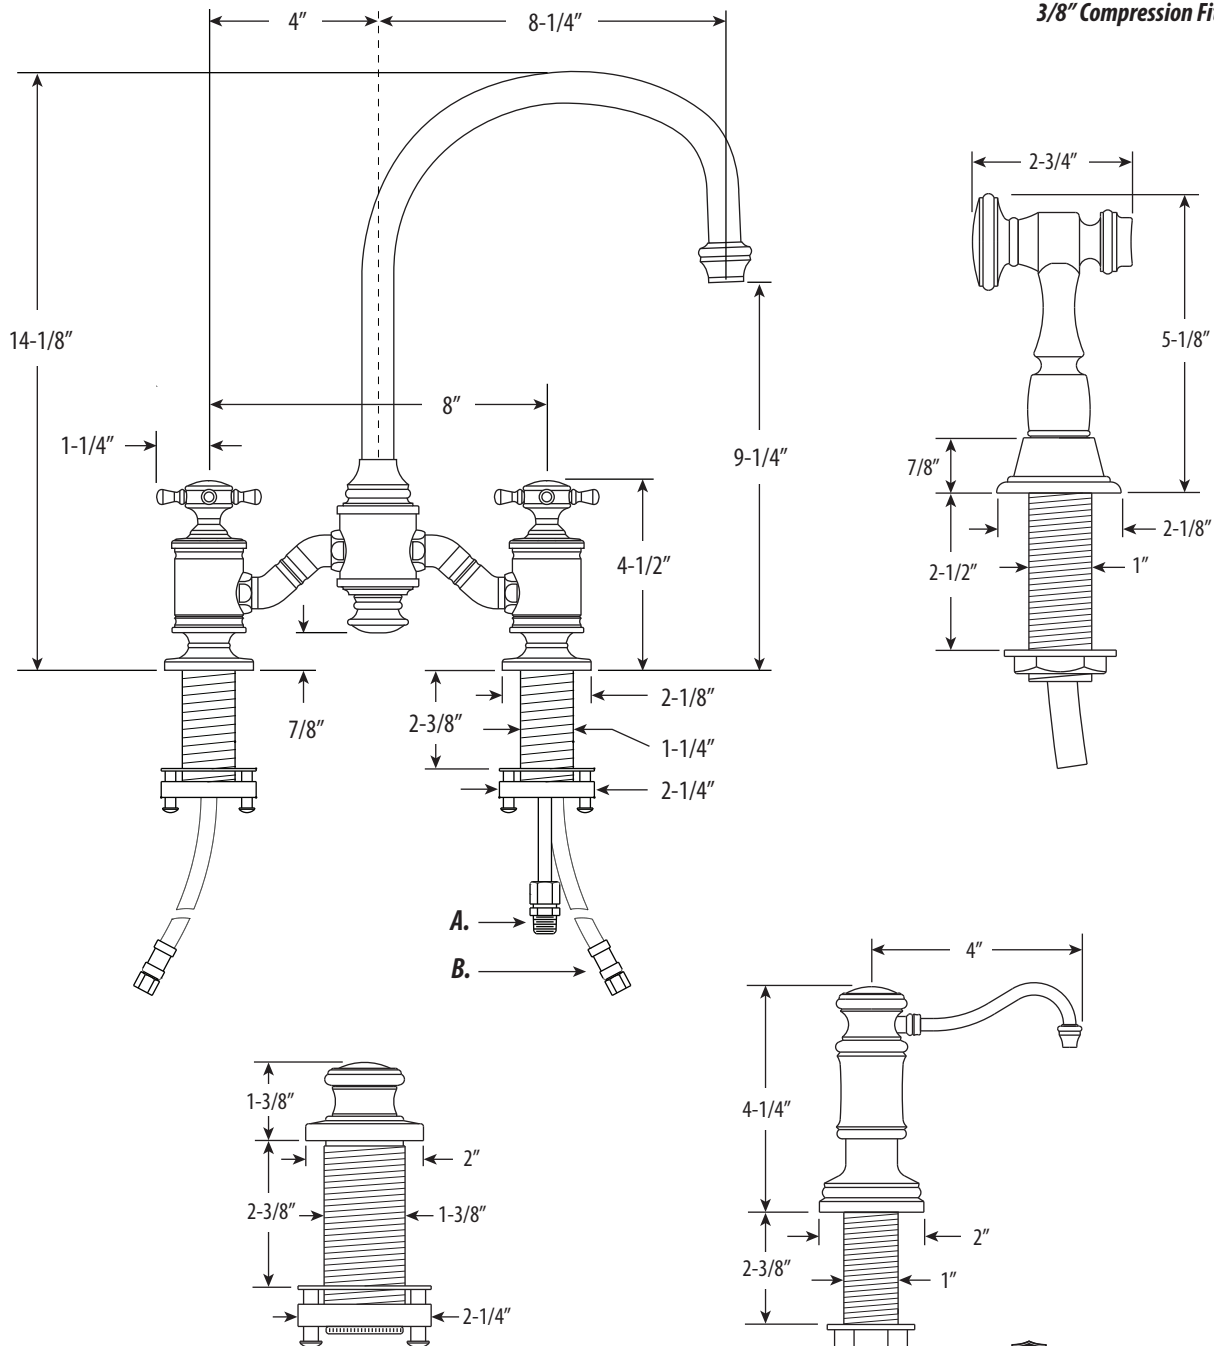

HAMPTON BRIDGE FAUCET / CROSS HANDLES / 3PC. SUITE

6350-3

- Max Counter Thickness 2-3/8"
- Minimum Install Hole Size 1-3/8"

- A. Side Spray Connection with 1/4" NPT Pipe Fitting
- B. Supply Hoses - 20" Long with 3/8" Compression Fittings

ECO BRASS
HIGH PERFORMANCE LEAD FREE BRASS

DIMENSIONS MAY VARY AND ARE SUBJECT TO CHANGE. NO RESPONSIBILITY IS ASSUMED FOR USE OF SUPERCEDED OR VOIDED DATA

HAMPTON BRIDGE FAUCET / CROSS HANDLES / 3PC. SUITE

6350-3

Finish Shown - American Bronze

FEATURES

- Suite includes faucet, side spray, soap/lotion dispenser and air switch.
- Part of the traditional Hampton Suite.
- Two-holed Bridge Faucet design mounts 8" on center.
- C-spout has 8-1/4" reach and can swivel 360 degrees.
- Equipped with spray diverter and 1/4" NPT pipe fitting connection for optional side spray.
- Ergonomic double cross handles.
- Hot and cold ceramic disk valve cartridges.
- 1.75 gpm maximum flow rate with aerated tip.
- Resistant to reverse osmosis water.
- Made from solid brass.
- Reinforced braided connection hoses.
- Includes 4 handle button options.
- Lifetime functional warranty.
- Made in the USA.