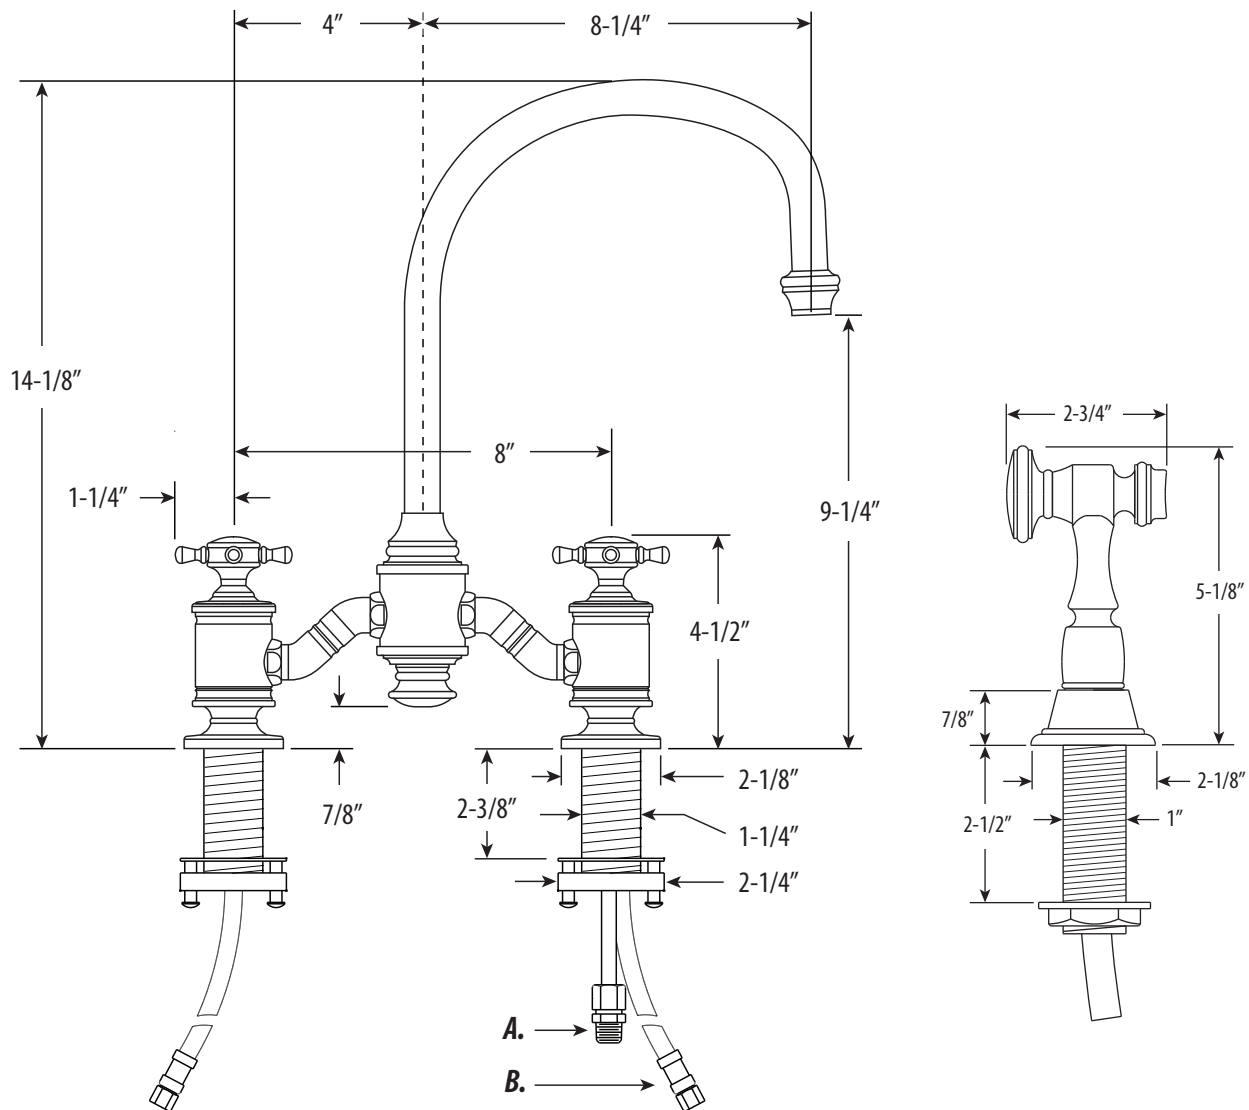

HAMPTON BRIDGE FAUCET / CROSS HANDLES / WITH SIDE SPRAY

6350-1

- Max Counter Thickness 2-3/8"
- Minimum Install Hole Size 1-3/8"

- A. Side Spray Connection with 1/4" NPT Pipe Fitting
- B. Supply Hoses - 20" Long with 3/8" Compression Fittings

ECO BRASS
HIGH PERFORMANCE LEAD FREE BRASS

DIMENSIONS MAY VARY AND ARE SUBJECT TO CHANGE. NO RESPONSIBILITY IS ASSUMED FOR USE OF SUPERCEDED OR VOIDED DATA

HAMPTON BRIDGE FAUCET / CROSS HANDLES / WITH SIDE SPRAY

6350-1

Finish Shown - American Bronze

AVAILABLE IN 30 FINISHES

FEATURES

- Suite includes faucet and side spray.
- Part of the traditional Hampton Suite.
- Two-holed Bridge Faucet design mounts 8" on center.
- C-spout has 8-1/4" reach and can swivel 360 degrees.
- Equipped with spray diverter and 1/4" NPT pipe fitting connection for optional side spray.
- Ergonomic double cross handles.
- Hot and cold ceramic disk valve cartridges.
- 1.75 gpm maximum flow rate with aerated tip.
- Resistant to reverse osmosis water.
- Made from solid brass.
- Reinforced braided connection hoses.
- Includes 4 handle button options.
- Lifetime functional warranty.
- Made in the USA.