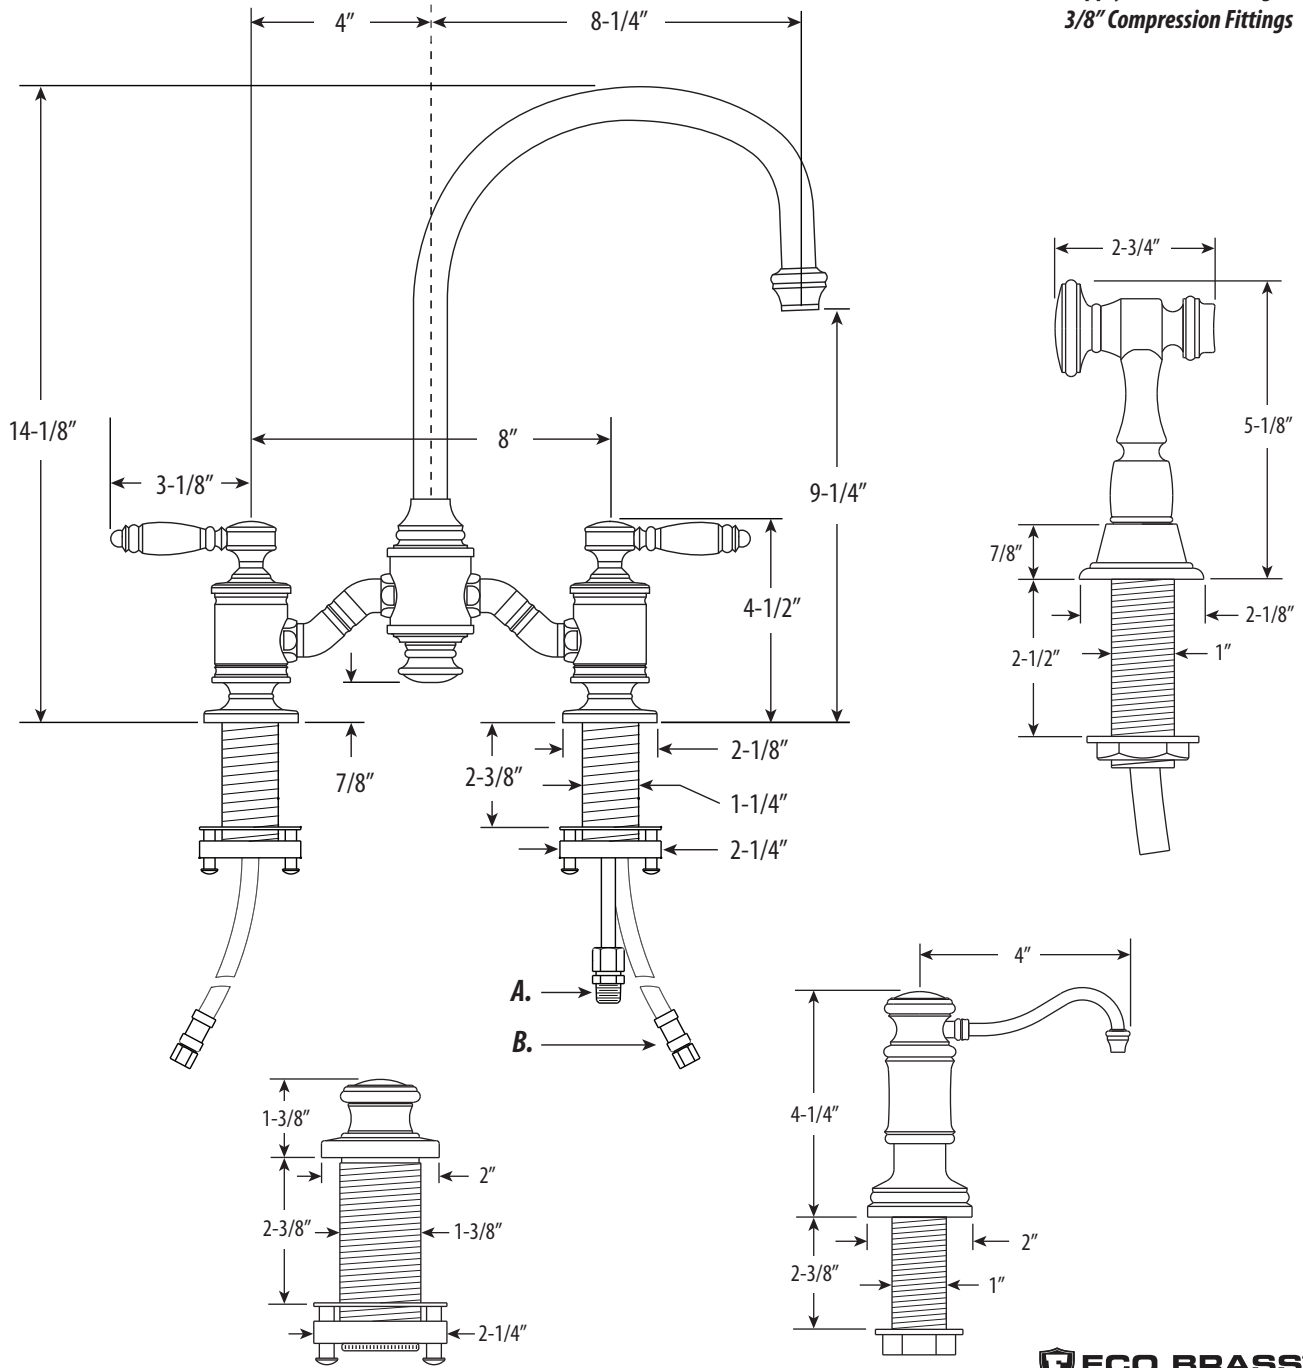

## HAMPTON BRIDGE FAUCET / LEVER HANDLES / 3PC. SUITE

# 6300-3

- Max Counter Thickness 2-3/8"
- Minimum Install Hole Size 1-3/8"

- A. Side Spray Connection with 1/4" NPT Pipe Fitting
- B. Supply Hoses - 20" Long with 3/8" Compression Fittings

**ECO BRASS**  
HIGH PERFORMANCE LEAD FREE BRASS

### FEATURES

- Suite includes faucet, side spray, soap/lotion dispenser and air switch.
- Part of the traditional Hampton Suite.
- Two-holed Bridge Faucet design mounts 8" on center.
- C-spout has 8-1/4" reach and can swivel 360 degrees.
- Equipped with spray diverter and 1/4" NPT pipe fitting connection for optional side spray.
- Ergonomic double lever handles.
- ADA compliant.
- Hot and cold ceramic disk valve cartridges.
- 1.75 gpm maximum flow rate with aerated tip.
- Resistant to reverse osmosis water.
- Made from solid brass.
- Reinforced braided connection hoses.
- Includes 4 handle button options.
- Lifetime functional warranty.
- Made in the USA.