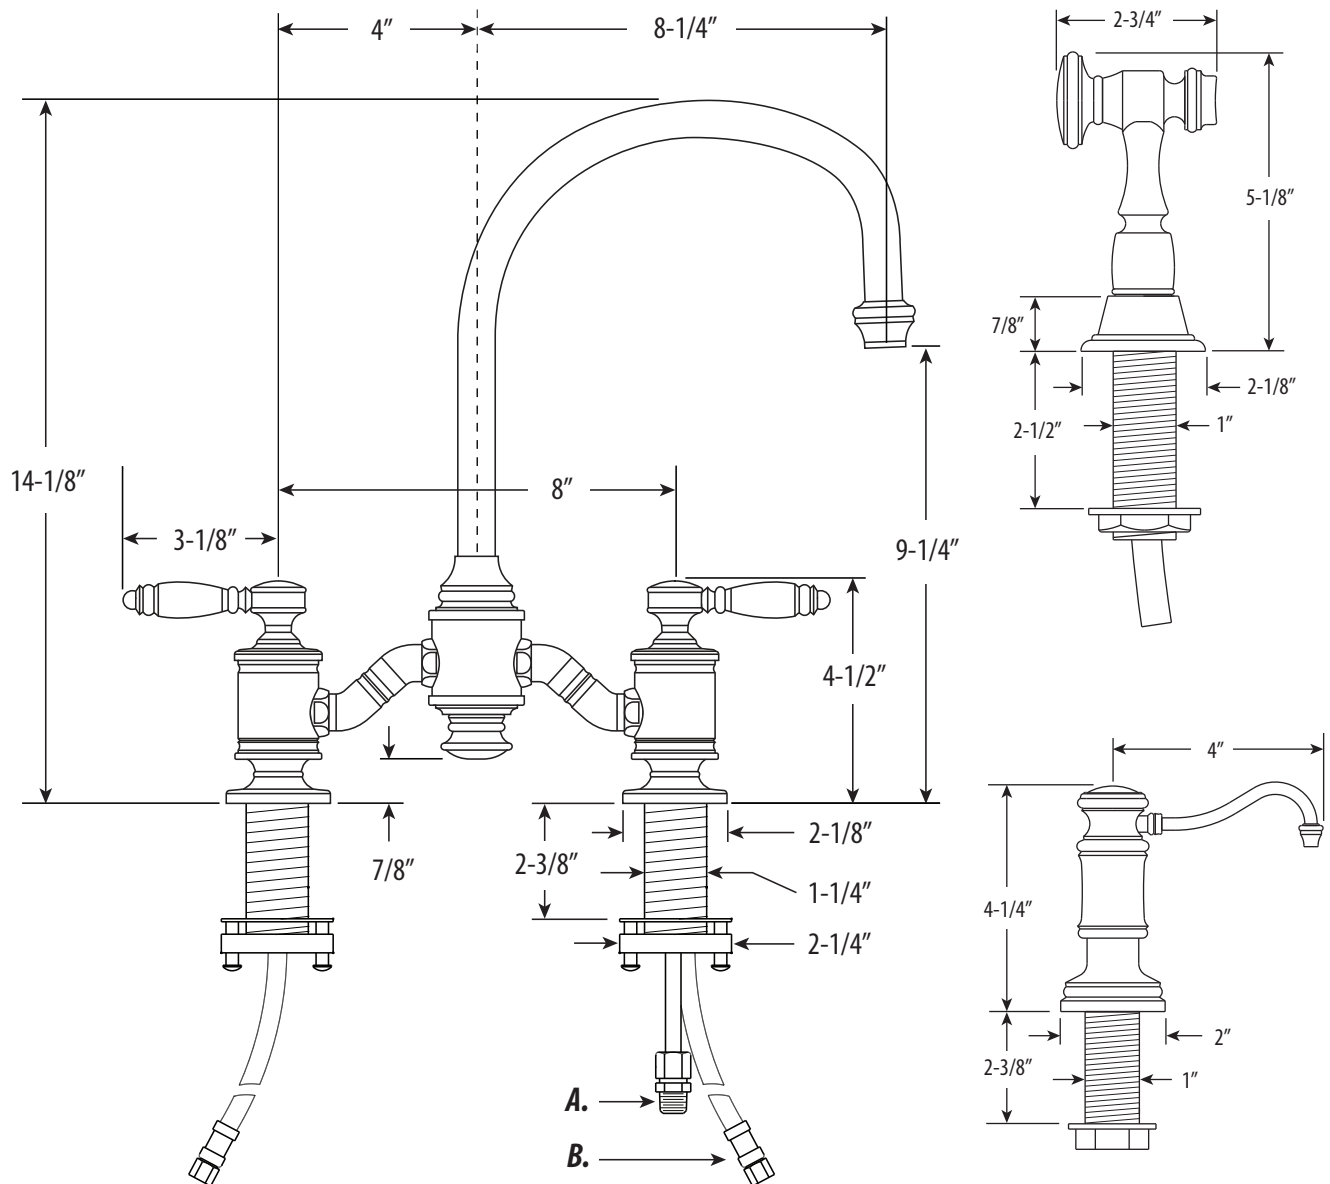

## HAMPTON BRIDGE FAUCET / LEVER HANDLES / 2PC. SUITE

# 6300-2

- Max Counter Thickness 2-3/8"
- Minimum Install Hole Size 1-3/8"

- A. Side Spray Connection with 1/4" NPT Pipe Fitting
- B. Supply Hoses - 20" Long with 3/8" Compression Fittings

**ECO BRASS**  
HIGH PERFORMANCE LEAD FREE BRASS

### FEATURES

- Suite includes faucet, side spray and soap/lotion dispenser.
- Part of the traditional Hampton Suite.
- Two-holed Bridge Faucet design mounts 8" on center.
- C-spout has 8-1/4" reach and can swivel 360 degrees.
- Equipped with spray diverter and 1/4" NPT pipe fitting connection for optional side spray.
- Ergonomic double lever handles.
- ADA compliant.
- Hot and cold ceramic disk valve cartridges.
- 1.75 gpm maximum flow rate with aerated tip.
- Resistant to reverse osmosis water.
- Made from solid brass.
- Reinforced braided connection hoses.
- Includes 4 handle button options.
- Lifetime functional warranty.
- Made in the USA.