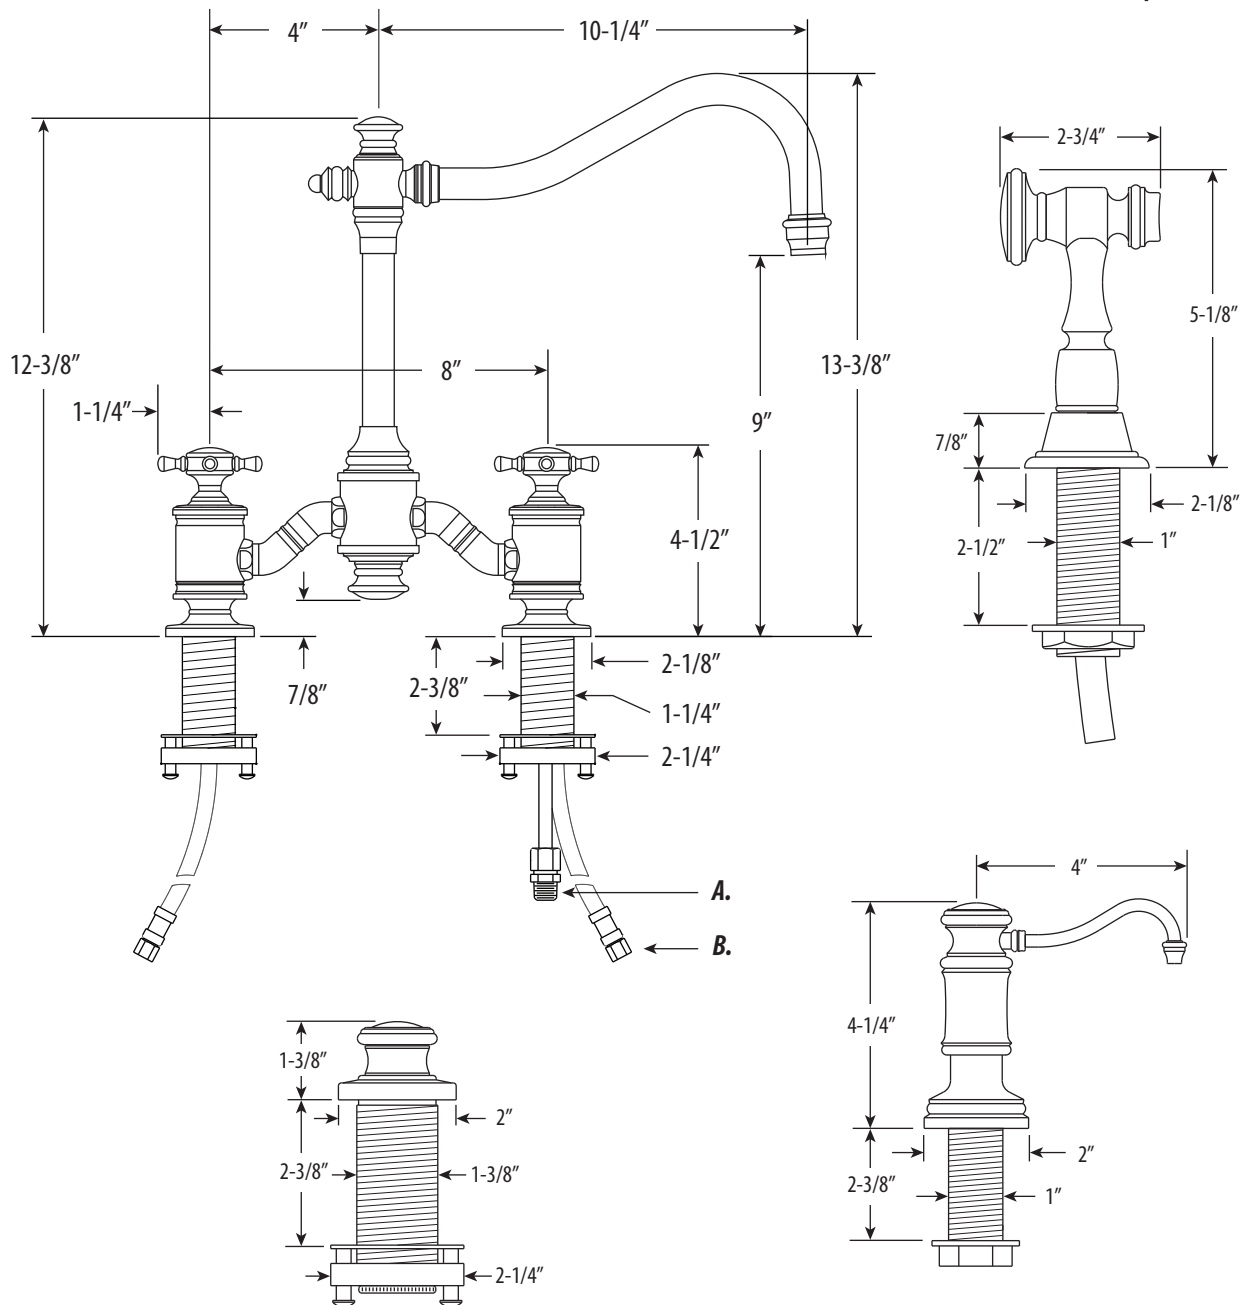

ANNAPOLIS BRIDGE FAUCET / CROSS HANDLES / 3PC. SUITE

6250-3

- Max Counter Thickness 2-3/8"
- Minimum Install Hole Size 1-3/8"

- A. Side Spray Connection with 1/4" NPT Pipe Fitting
- B. Supply Hoses - 20" Long with 3/8" Compression Fittings

ECO BRASS
HIGH PERFORMANCE LEAD FREE BRASS

DIMENSIONS MAY VARY AND ARE SUBJECT TO CHANGE. NO RESPONSIBILITY IS ASSUMED FOR USE OF SUPERCEDED OR VOIDED DATA

ANNAPOLIS BRIDGE FAUCET / CROSS HANDLES / 3PC. SUITE

6250-3

Finish Shown - Antique Pewter

FEATURES

- Suite includes faucet, side spray, soap/lotion dispenser and air switch.
- Part of the traditional Annapolis Suite.
- Two-holed Bridge Faucet design mounts 8" on center.
- Hook spout has 10-1/4" reach and can swivel 360 degrees.
- Equipped with spray diverter and 1/4" NPT pipe fitting connection for optional side spray.
- Ergonomic double cross handles.
- Hot and cold ceramic disk valve cartridges.
- 1.75 gpm maximum flow rate with aerated tip.
- Resistant to reverse osmosis water.
- Made from solid brass.
- Reinforced braided connection hoses.
- Includes 4 handle button options.
- Lifetime functional warranty.
- Made in the USA.