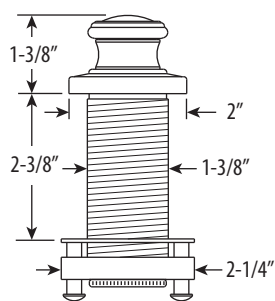

# 6200-3

- Max Counter Thickness 2-3/8"
- Minimum Install Hole Size 1-3/8"

- A. Side Spray Connection with 1/4" NPT Pipe Fitting
- B. Supply Hoses - 20" Long with 3/8" Compression Fittings

**DIMENSIONS MAY VARY AND ARE SUBJECT TO CHANGE. NO RESPONSIBILITY IS ASSUMED FOR USE OF SUPERCEDED OR VOIDED DATA**

### FEATURES

- Suite includes faucet, side spray, soap/lotion dispenser and air switch.
- Part of the traditional Annapolis Suite.
- Two-holed Bridge Faucet design mounts 8" on center.
- Hook spout has 10-1/4" reach and can swivel 360 degrees.
- Equipped with spray diverter and 1/4" NPT pipe fitting connection for optional side spray.
- Ergonomic double lever handles.
- ADA compliant.
- Hot and cold ceramic disk valve cartridges.
- 1.75 gpm maximum flow rate with aerated tip.
- Resistant to reverse osmosis water.
- Made from solid brass.
- Reinforced braided connection hoses.
- Includes 4 handle button options.
- Lifetime functional warranty.
- Made in the USA.