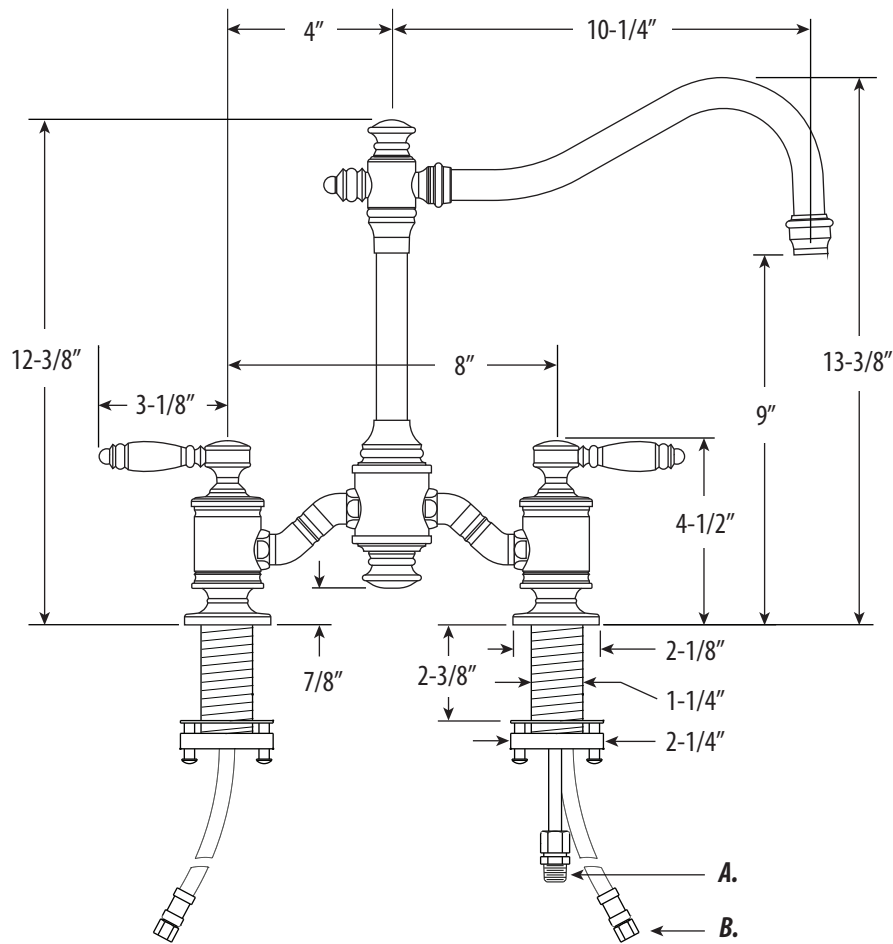

## ANNAPOLIS BRIDGE FAUCET / LEVER HANDLES / 3PC. SUITE

# 6200-3

- Max Counter Thickness 2-3/8"
- Minimum Install Hole Size 1-3/8"

- A. Side Spray Connection with 1/4" NPT Pipe Fitting
- B. Supply Hoses - 20" Long with 3/8" Compression Fittings

**DIMENSIONS MAY VARY AND ARE SUBJECT TO CHANGE. NO RESPONSIBILITY IS ASSUMED FOR USE OF SUPERCEDED OR VOIDED DATA**

### FEATURES

- Suite includes faucet, side spray, soap/lotion dispenser and air switch.
- Part of the traditional Annapolis Suite.
- Two-holed Bridge Faucet design mounts 8" on center.
- Hook spout has 10-1/4" reach and can swivel 360 degrees.
- Equipped with spray diverter and 1/4" NPT pipe fitting connection for optional side spray.
- Ergonomic double lever handles.
- ADA compliant.
- Hot and cold ceramic disk valve cartridges.
- 1.75 gpm maximum flow rate with aerated tip.
- Resistant to reverse osmosis water.
- Made from solid brass.
- Reinforced braided connection hoses.
- Includes 4 handle button options.
- Lifetime functional warranty.
- Made in the USA.