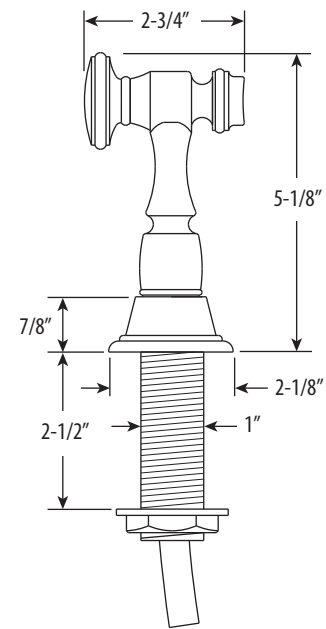

## ANNAPOLIS BRIDGE FAUCET / LEVER HANDLES / 3PC. SUITE

# 6200-3

- Max Counter Thickness 2-3/8"
- Minimum Install Hole Size 1-3/8"

- A. Side Spray Connection with 1/4" NPT Pipe Fitting
- B. Supply Hoses - 20" Long with 3/8" Compression Fittings

**DIMENSIONS MAY VARY AND ARE SUBJECT TO CHANGE. NO RESPONSIBILITY IS ASSUMED FOR USE OF SUPERCEDED OR VOIDED DATA**

### FEATURES

- Suite includes faucet, side spray, soap/lotion dispenser and air switch.
- Part of the traditional Annapolis Suite.
- Two-holed Bridge Faucet design mounts 8" on center.
- Hook spout has 10-1/4" reach and can swivel 360 degrees.
- Equipped with spray diverter and 1/4" NPT pipe fitting connection for optional side spray.
- Ergonomic double lever handles.
- ADA compliant.
- Hot and cold ceramic disk valve cartridges.
- 1.75 gpm maximum flow rate with aerated tip.
- Resistant to reverse osmosis water.
- Made from solid brass.
- Reinforced braided connection hoses.
- Includes 4 handle button options.
- Lifetime functional warranty.
- Made in the USA.