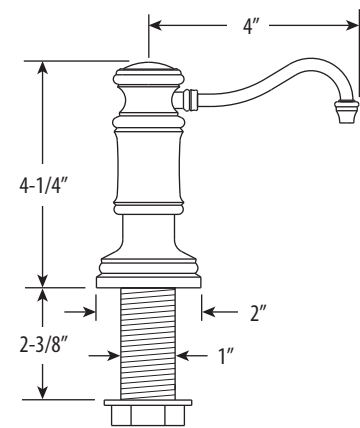

# 6200-3

- Max Counter Thickness 2-3/8"
- Minimum Install Hole Size 1-3/8"

- A. Side Spray Connection with 1/4" NPT Pipe Fitting
- B. Supply Hoses - 20" Long with 3/8" Compression Fittings

**DIMENSIONS MAY VARY AND ARE SUBJECT TO CHANGE. NO RESPONSIBILITY IS ASSUMED FOR USE OF SUPERCEDED OR VOIDED DATA**

### FEATURES

- Suite includes faucet, side spray, soap/lotion dispenser and air switch.
- Part of the traditional Annapolis Suite.
- Two-holed Bridge Faucet design mounts 8" on center.
- Hook spout has 10-1/4" reach and can swivel 360 degrees.
- Equipped with spray diverter and 1/4" NPT pipe fitting connection for optional side spray.
- Ergonomic double lever handles.
- ADA compliant.
- Hot and cold ceramic disk valve cartridges.
- 1.75 gpm maximum flow rate with aerated tip.
- Resistant to reverse osmosis water.
- Made from solid brass.
- Reinforced braided connection hoses.
- Includes 4 handle button options.
- Lifetime functional warranty.
- Made in the USA.