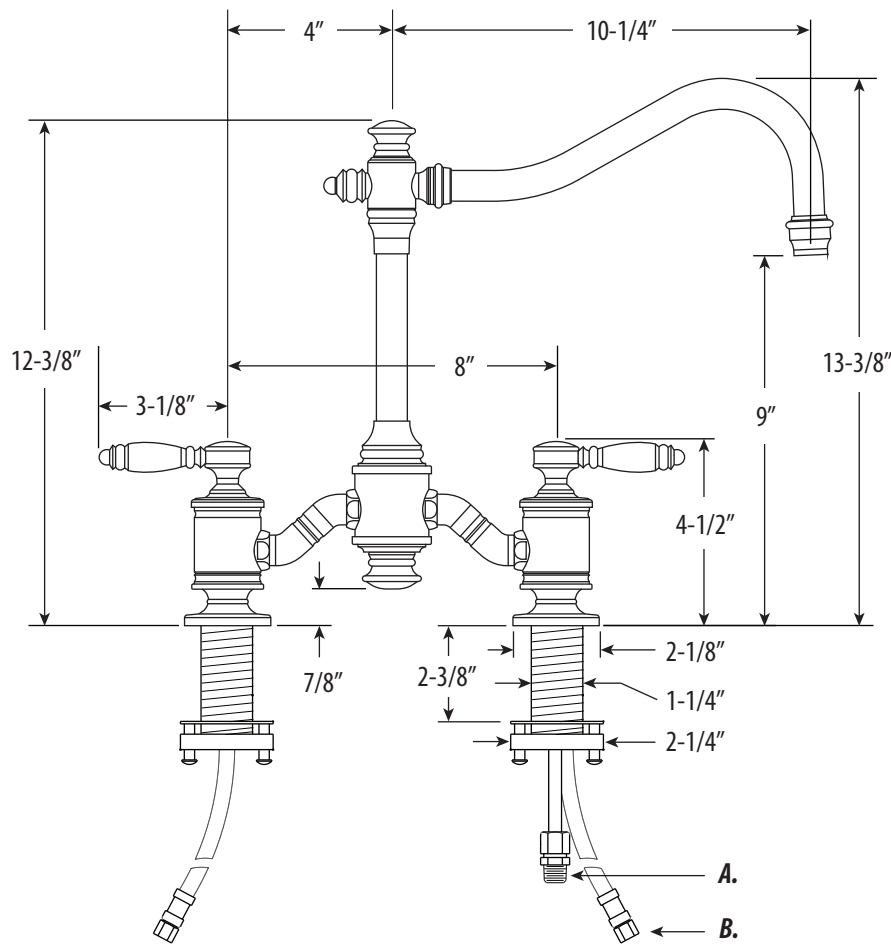

## ANNAPOLIS BRIDGE FAUCET / LEVER HANDLES / 2PC. SUITE

# 6200-2

- Max Counter Thickness 2-3/8"
- Minimum Install Hole Size 1-3/8"

- A. Side Spray Connection with 1/4" NPT Pipe Fitting
- B. Supply Hoses - 20" Long with 3/8" Compression Fittings

**ECO BRASS**  
HIGH PERFORMANCE LEAD FREE BRASS

### FEATURES

- Suite includes faucet, side spray and soap/lotion dispenser.
- Part of the traditional Annapolis Suite.
- Two-holed Bridge Faucet design mounts 8" on center.
- Hook spout has 10-1/4" reach and can swivel 360 degrees.
- Equipped with spray diverter and 1/4" NPT pipe fitting connection for optional side spray.
- Ergonomic double lever handles.
- ADA compliant.
- Hot and cold ceramic disk valve cartridges.
- 1.75 gpm maximum flow rate with aerated tip.
- Resistant to reverse osmosis water.
- Made from solid brass.
- Reinforced braided connection hoses.
- Includes 4 handle button options.
- Lifetime functional warranty.
- Made in the USA.