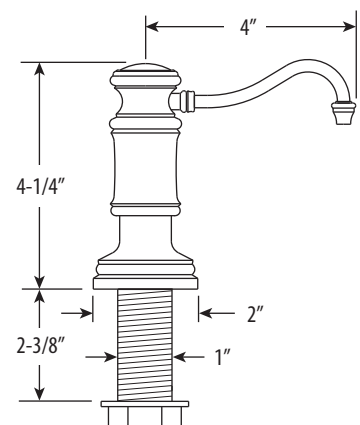

## ANNAPOLIS BRIDGE FAUCET / LEVER HANDLES / 2PC. SUITE

# 6200-2

- Max Counter Thickness 2-3/8"
- Minimum Install Hole Size 1-3/8"

- A. Side Spray Connection with 1/4" NPT Pipe Fitting
- B. Supply Hoses - 20" Long with 3/8" Compression Fittings

**ECO BRASS**  
HIGH PERFORMANCE LEAD FREE BRASS

***DIMENSIONS MAY VARY AND ARE SUBJECT TO CHANGE. NO RESPONSIBILITY IS ASSUMED FOR USE OF SUPERCEDED OR VOIDED DATA***

### FEATURES

- Suite includes faucet, side spray and soap/lotion dispenser.
- Part of the traditional Annapolis Suite.
- Two-holed Bridge Faucet design mounts 8" on center.
- Hook spout has 10-1/4" reach and can swivel 360 degrees.
- Equipped with spray diverter and 1/4" NPT pipe fitting connection for optional side spray.
- Ergonomic double lever handles.
- ADA compliant.
- Hot and cold ceramic disk valve cartridges.
- 1.75 gpm maximum flow rate with aerated tip.
- Resistant to reverse osmosis water.
- Made from solid brass.
- Reinforced braided connection hoses.
- Includes 4 handle button options.
- Lifetime functional warranty.
- Made in the USA.