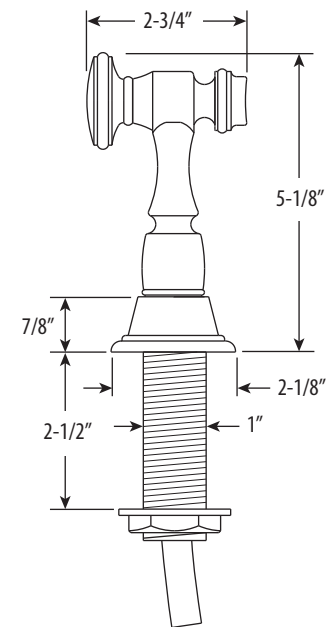

## ANNAPOLIS BRIDGE FAUCET / LEVER HANDLES / 2PC. SUITE

# 6200-2

- Max Counter Thickness 2-3/8"
- Minimum Install Hole Size 1-3/8"

- A. Side Spray Connection with 1/4" NPT Pipe Fitting
- B. Supply Hoses - 20" Long with 3/8" Compression Fittings

**ECO BRASS**  
HIGH PERFORMANCE LEAD FREE BRASS

***DIMENSIONS MAY VARY AND ARE SUBJECT TO CHANGE. NO RESPONSIBILITY IS ASSUMED FOR USE OF SUPERCEDED OR VOIDED DATA***

### FEATURES

- Suite includes faucet, side spray and soap/lotion dispenser.
- Part of the traditional Annapolis Suite.
- Two-holed Bridge Faucet design mounts 8" on center.
- Hook spout has 10-1/4" reach and can swivel 360 degrees.
- Equipped with spray diverter and 1/4" NPT pipe fitting connection for optional side spray.
- Ergonomic double lever handles.
- ADA compliant.
- Hot and cold ceramic disk valve cartridges.
- 1.75 gpm maximum flow rate with aerated tip.
- Resistant to reverse osmosis water.
- Made from solid brass.
- Reinforced braided connection hoses.
- Includes 4 handle button options.
- Lifetime functional warranty.
- Made in the USA.