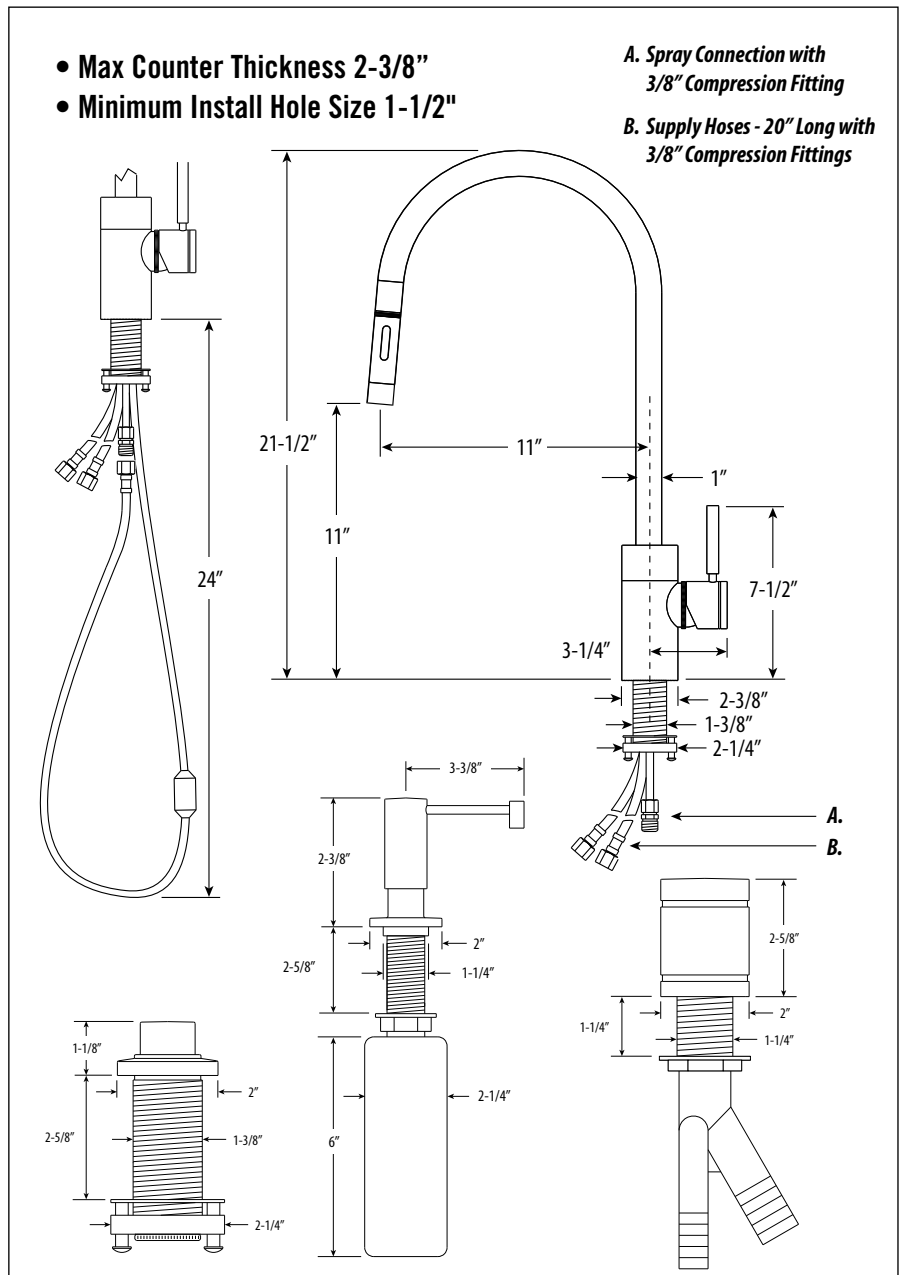

PLP EXTENDED REACH PULLDOWN FAUCET SPECS - 4 PIECE SUITE

Model # 5300-4

PRODUCT DESCRIPTION

- Suite includes Soap/Lotion Dispenser, Air Switch and Air Gap.
- **Compatible with Reverse Osmosis filtration systems.**
- Unique "PLP" positive lock holds spray head in place.
- Spray head extends **18"** from spout.
- Pre-positioned "Easy Pull" counterbalanced weight.
- Select toggle spray or aerated stream.
- 1.75 gpm maximum flow rate when aerated stream is selected.
- Solid brass or stainless steel construction.
- Spout swivels 360 degrees.
- Single lever control with Hot/Cold ceramic disk valve cartridge.
- Handle adjusts **22.5 degrees** in either direction for backsplash clearance.
- Adjustable PTFE "Friction Lock" helps handle feel and prevents sag.
- Reversible or removable Hot/Cold indicator ring.
- Reinforced braided connection hoses.

CODES/STANDARDS APPLICABLE

Specified model meets or exceeds the following:

- ASME A112.18.1
- CSA B125.1
- NSF 61, 372
- CALGreen

DIMENSIONS MAY VARY AND ARE SUBJECT TO CHANGE. NO RESPONSIBILITY IS ASSUMED FOR USE OF SUPERCEDED OR VOIDED DATA