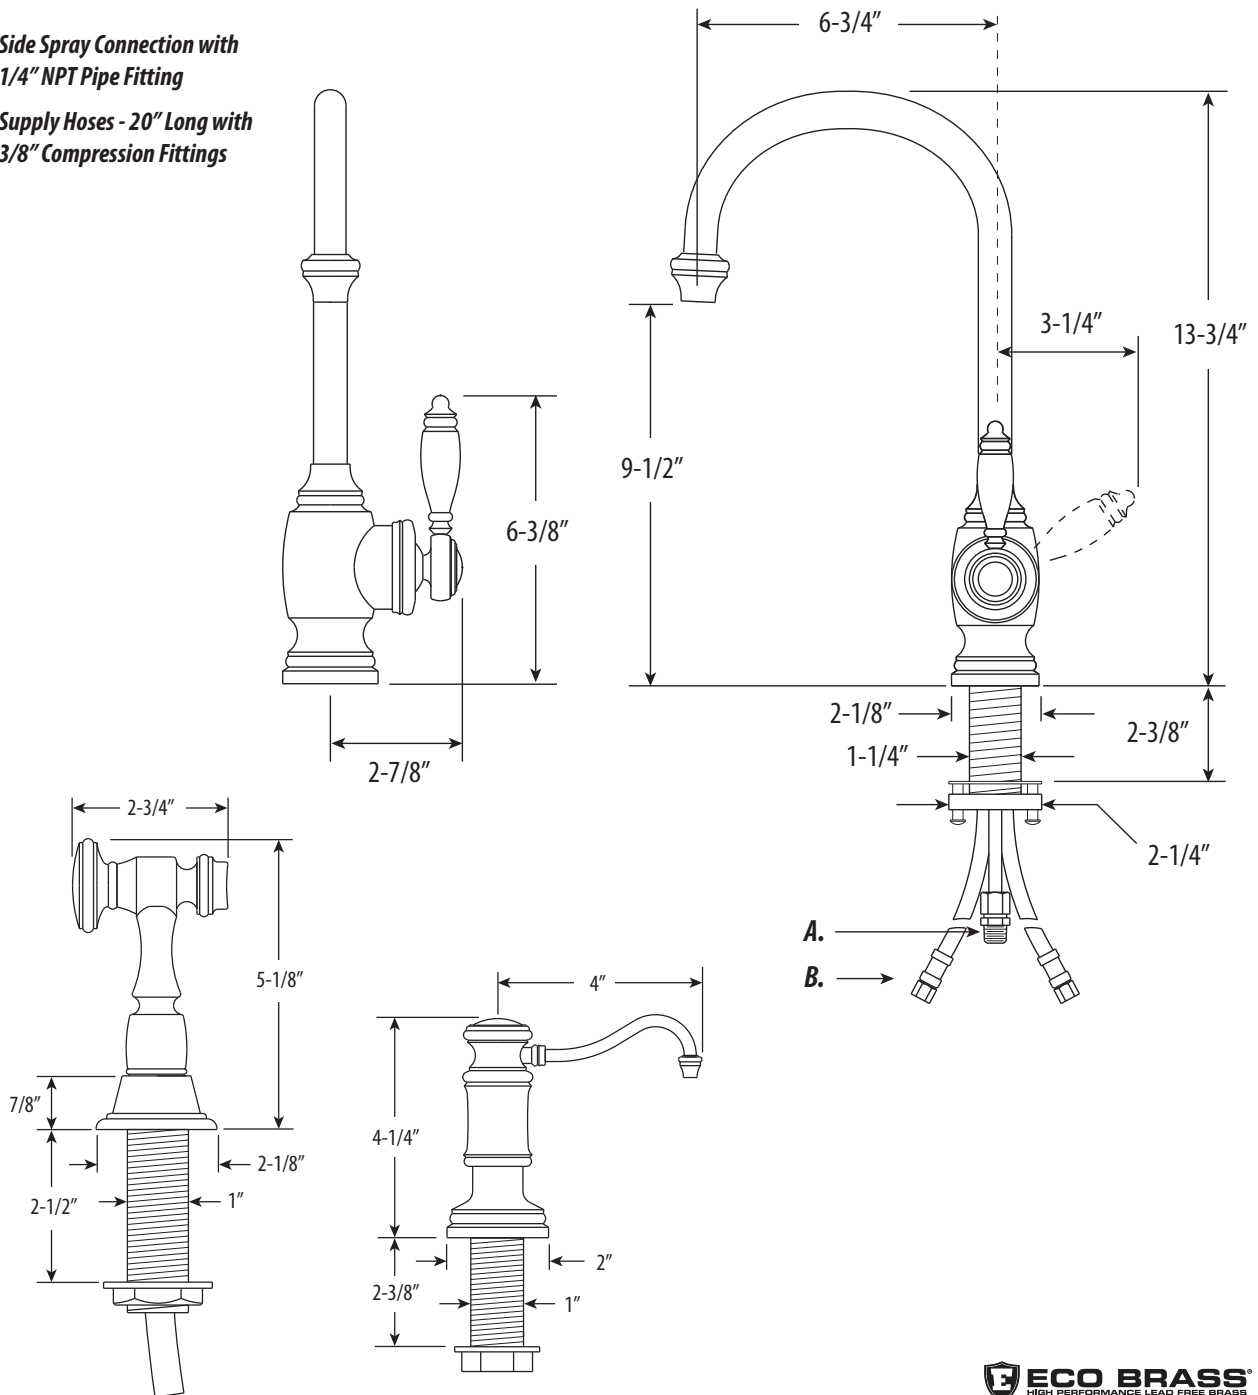

HAMPTON PREP FAUCET / 2PC. SUITE

4900-2

- Max Counter Thickness 2-3/8"
- Minimum Install Hole Size 1-3/8"

A. Side Spray Connection with 1/4" NPT Pipe Fitting

B. Supply Hoses - 20" Long with 3/8" Compression Fittings

DIMENSIONS MAY VARY AND ARE SUBJECT TO CHANGE. NO RESPONSIBILITY IS ASSUMED FOR USE OF SUPERCEDED OR VOIDED DATA

HAMPTON PREP FAUCET / 2PC. SUITE

4900-2

Finish Shown - American Bronze

FEATURES

- Suite includes faucet, side spray and soap/lotion dispenser.
- Full size Kitchen Faucet with smaller reach.
- Perfect for smaller island sinks.
- Part of the traditional Hampton Suite.
- C-spout has 6-3/4" reach and can swivel 360 degrees.
- Equipped with spray diverter and 1/4" NPT pipe fitting connection for optional side spray.
- 1.75 gpm maximum flow rate with aerated tip.
- Ergonomic single lever handle.
- Adjustable tension ring helps handle feel and prevents sag.
- Single handle can mount in front, right or left hand positions.
- When mounted on side, handle can adjust 45 degrees for backsplash clearance.
- Hot/cold ceramic disk valve cartridge.
- Made from solid brass.
- Resistant to reverse osmosis water.
- Reinforced braided connection hoses.
- Includes 3 handle button options.
- Lifetime functional warranty.
- Made in the USA.