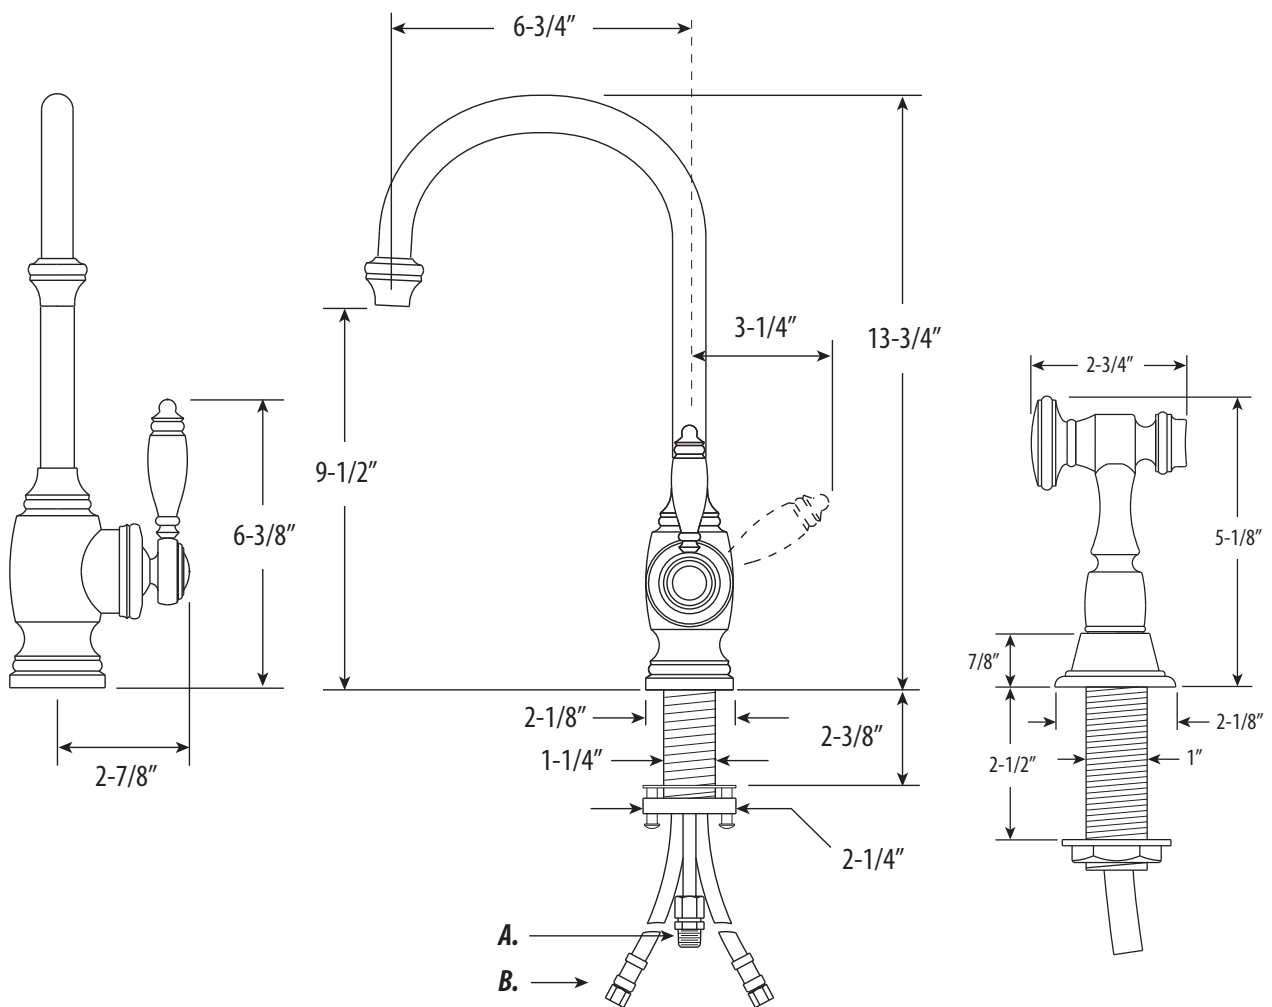

## HAMPTON PREP FAUCET / W SIDE SPRAY

# 4900-1

- Max Counter Thickness 2-3/8"
- Minimum Install Hole Size 1-3/8"

- A. Side Spray Connection with 1/4" NPT Pipe Fitting
- B. Supply Hoses - 20" Long with 3/8" Compression Fittings

**ECO BRASS**  
HIGH PERFORMANCE LEAD FREE BRASS

### FEATURES

- Suite includes faucet and side spray.
- Full size Kitchen Faucet with smaller reach.
- Perfect for smaller island sinks.
- Part of the traditional Hampton Suite.
- C-spout has 6-3/4" reach and can swivel 360 degrees.
- Equipped with spray diverter and 1/4" NPT pipe fitting connection for optional side spray.
- 1.75 gpm maximum flow rate with aerated tip.
- Ergonomic single lever handle.
- Adjustable tension ring helps handle feel and prevents sag.
- Single handle can mount in front, right or left hand positions.
- When mounted on side, handle can adjust 45 degrees for backsplash clearance.
- Hot/cold ceramic disk valve cartridge.
- Made from solid brass.
- Resistant to reverse osmosis water.
- Reinforced braided connection hoses.
- Includes 3 handle button options.
- Lifetime functional warranty.
- Made in the USA.