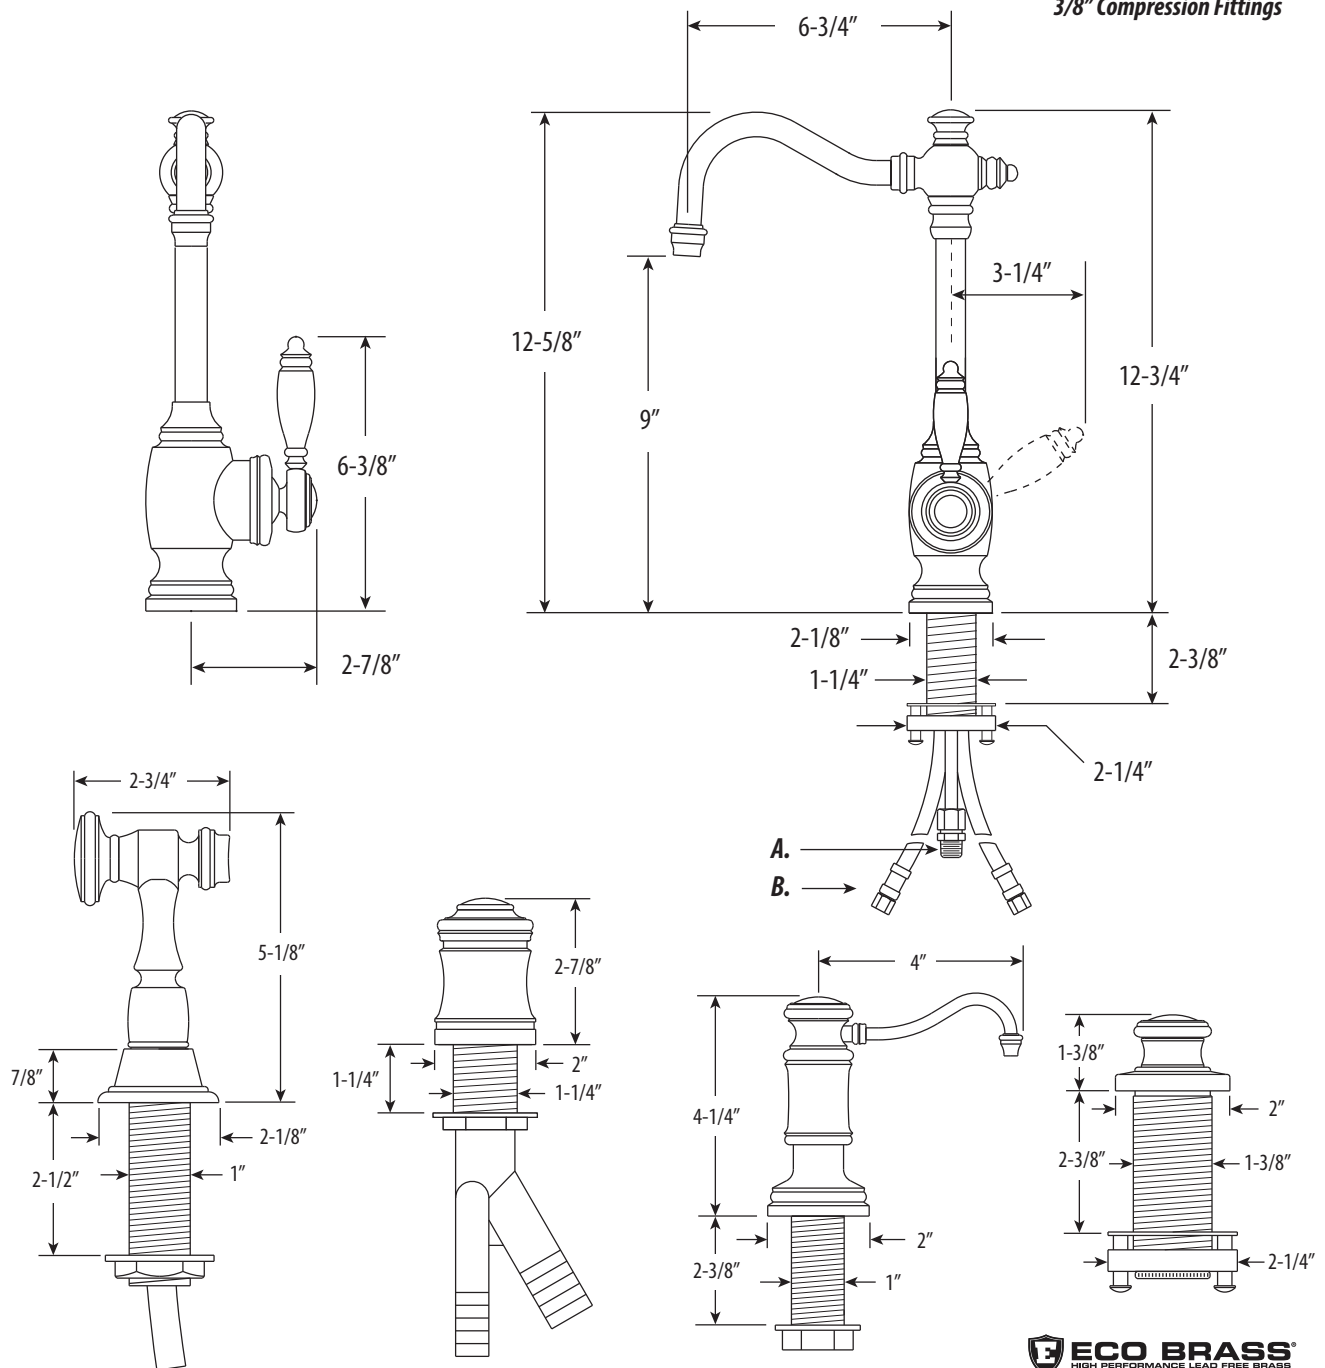

ANNAPOLIS PREP FAUCET / 4PC. SUITE

4800-4

- Max Counter Thickness 2-3/8"
- Minimum Install Hole Size 1-3/8"

- A. Side Spray Connection with 1/4" NPT Pipe Fitting
- B. Supply Hoses - 20" Long with 3/8" Compression Fittings

DIMENSIONS MAY VARY AND ARE SUBJECT TO CHANGE. NO RESPONSIBILITY IS ASSUMED FOR USE OF SUPERCEDED OR VOIDED DATA

ANNAPOLIS PREP FAUCET / 4PC. SUITE

4800-4

Finish Shown - Antique Pewter

FEATURES

- Suite includes faucet, side spray, soap/lotion dispenser, air switch single port air gap.
- Full size Kitchen Faucet with smaller reach.
- Perfect for smaller island sinks.
- Part of the traditional Annapolis Suite.
- Hook spout has 6-3/4" reach and can swivel 360 degrees.
- Equipped with spray diverter and 1/4" NPT pipe fitting connection for optional side spray.
- 1.75 gpm maximum flow rate with aerated tip.
- Ergonomic single lever handle.
- Adjustable tension ring helps handle feel and prevents sag.
- Single handle can mount in front, right or left hand positions.
- When mounted on side, handle can adjust 45 degrees for backsplash clearance.
- Hot/cold ceramic disk valve cartridge.
- Made from solid brass.
- Resistant to reverse osmosis water.
- Reinforced braided connection hoses.
- Includes 3 handle button options.
- Lifetime functional warranty.
- Made in the USA.