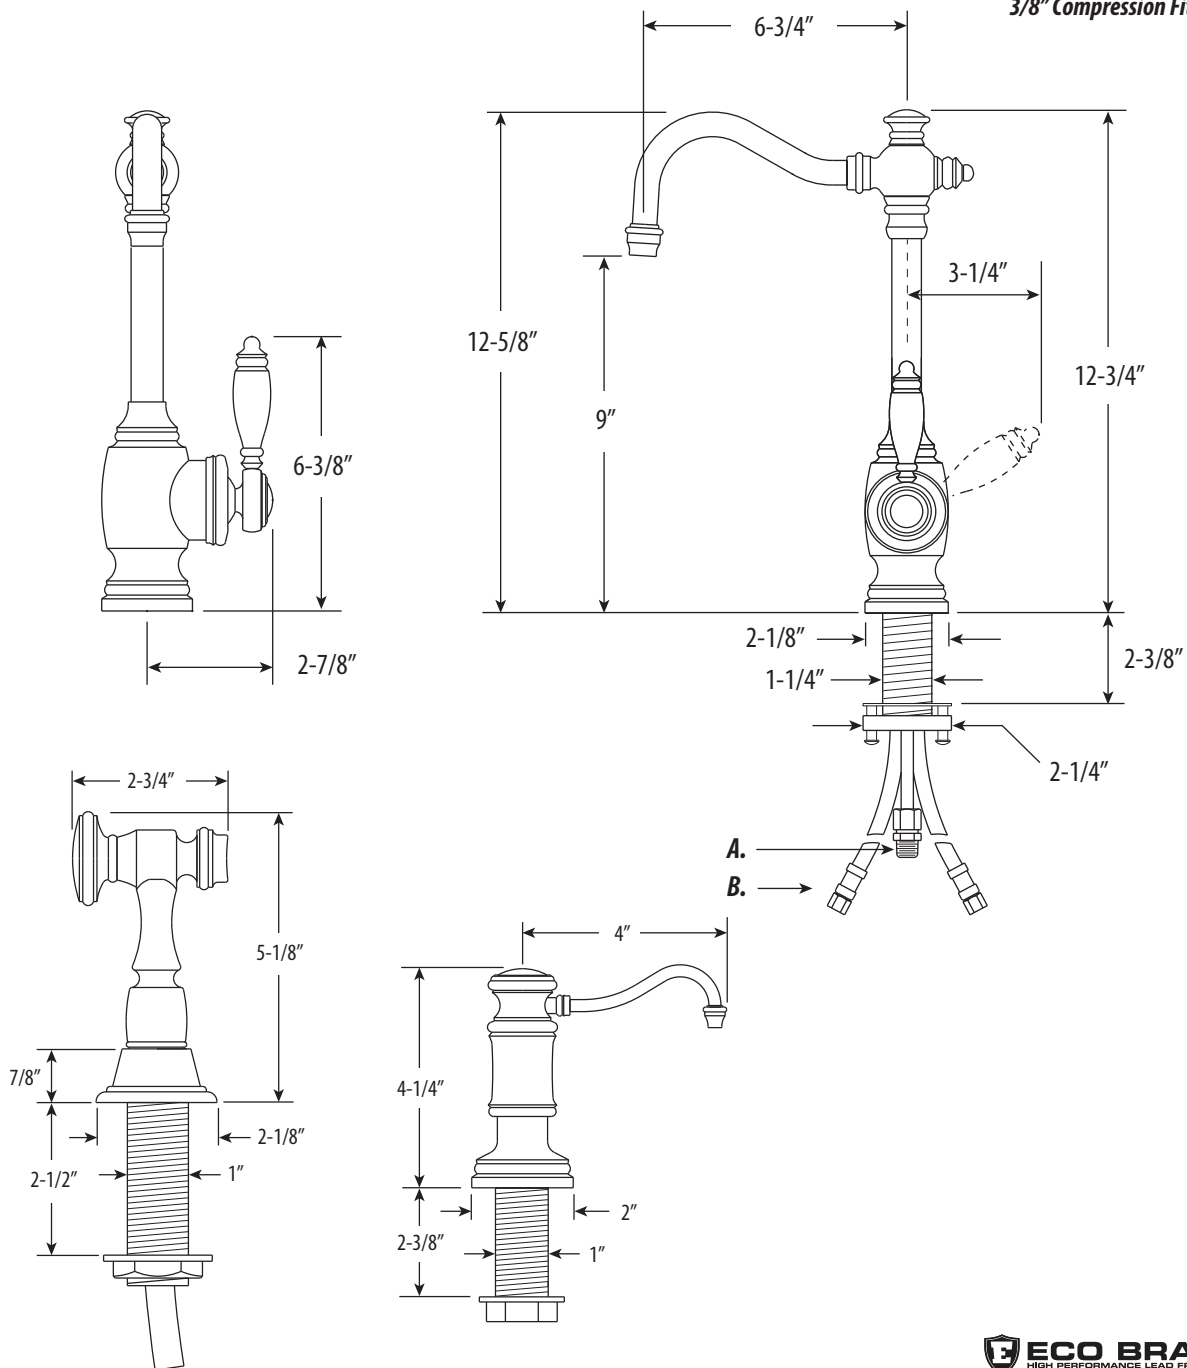

ANNAPOLIS PREP FAUCET / 2PC. SUITE

4800-2

- Max Counter Thickness 2-3/8"
- Minimum Install Hole Size 1-3/8"

- A. Side Spray Connection with 1/4" NPT Pipe Fitting
- B. Supply Hoses - 20" Long with 3/8" Compression Fittings

ECO BRASS
HIGH PERFORMANCE LEAD FREE BRASS

DIMENSIONS MAY VARY AND ARE SUBJECT TO CHANGE. NO RESPONSIBILITY IS ASSUMED FOR USE OF SUPERCEDED OR VOIDED DATA

ANNAPOLIS PREP FAUCET / 2PC. SUITE

4800-2

Finish Shown - Antique Pewter

FEATURES

- Suite includes faucet, side spray and soap/lotion dispenser.
- Full size Kitchen Faucet with smaller reach.
- Perfect for smaller island sinks.
- Part of the traditional Annapolis Suite.
- Hook spout has 6-3/4" reach and can swivel 360 degrees.
- Equipped with spray diverter and 1/4" NPT pipe fitting connection for optional side spray.
- 1.75 gpm maximum flow rate with aerated tip.
- Ergonomic single lever handle.
- Adjustable tension ring helps handle feel and prevents sag.
- Single handle can mount in front, right or left hand positions.
- When mounted on side, handle can adjust 45 degrees for backsplash clearance.
- Hot/cold ceramic disk valve cartridge.
- Made from solid brass.
- Resistant to reverse osmosis water.
- Reinforced braided connection hoses.
- Includes 3 handle button options.
- Lifetime functional warranty.
- Made in the USA.