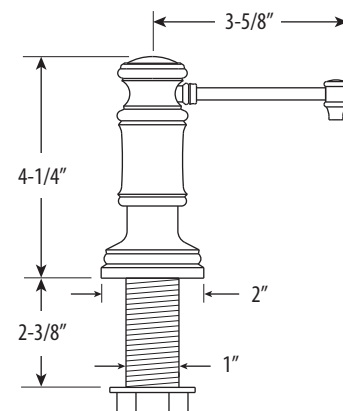

TOWSON PREP FAUCET / 3PC. SUITE

4700-3

- Max Counter Thickness 2-3/8"
- Minimum Install Hole Size 1-3/8"

- A. Side Spray Connection with 1/4" NPT Pipe Fitting
- B. Supply Hoses - 20" Long with 3/8" Compression Fittings

ECO BRASS
HIGH PERFORMANCE LEAD FREE BRASS

DIMENSIONS MAY VARY AND ARE SUBJECT TO CHANGE. NO RESPONSIBILITY IS ASSUMED FOR USE OF SUPERCEDED OR VOIDED DATA

TOWSON PREP FAUCET / 3PC. SUITE

4700-3

Finish Shown - Satin Nickel

FEATURES

- Suite includes faucet, side spray, soap/lotion dispenser and air switch.
- Full size Kitchen Faucet with smaller reach.
- Perfect for smaller island sinks.
- Part of the traditional Towson Suite.
- Straight spout has 6" reach and can swivel 360 degrees.
- Equipped with spray diverter and 1/4" NPT pipe fitting connection for optional side spray.
- 1.75 gpm maximum flow rate with aerated tip.
- Ergonomic single lever handle.
- Adjustable tension ring helps handle feel and prevents sag.
- Single handle can mount in front, right or left hand positions.
- When mounted on side, handle can adjust 45 degrees for backsplash clearance.
- Hot/cold ceramic disk valve cartridge.
- Made from solid brass.
- Resistant to reverse osmosis water.
- Reinforced braided connection hoses.
- Includes 3 handle button options.
- Lifetime functional warranty.
- Made in the USA.