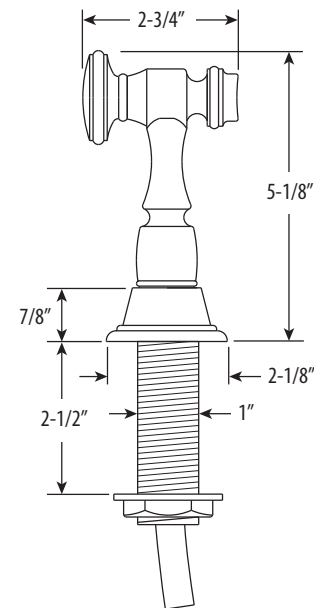

TOWSON PREP FAUCET / 3PC. SUITE

4700-3

- Max Counter Thickness 2-3/8"
- Minimum Install Hole Size 1-3/8"

- A. Side Spray Connection with 1/4" NPT Pipe Fitting
- B. Supply Hoses - 20" Long with 3/8" Compression Fittings

ECO BRASS
HIGH PERFORMANCE LEAD FREE BRASS

DIMENSIONS MAY VARY AND ARE SUBJECT TO CHANGE. NO RESPONSIBILITY IS ASSUMED FOR USE OF SUPERCEDED OR VOIDED DATA

TOWSON PREP FAUCET / 3PC. SUITE

4700-3

Finish Shown - Satin Nickel

FEATURES

- Suite includes faucet, side spray, soap/lotion dispenser and air switch.
- Full size Kitchen Faucet with smaller reach.
- Perfect for smaller island sinks.
- Part of the traditional Towson Suite.
- Straight spout has 6" reach and can swivel 360 degrees.
- Equipped with spray diverter and 1/4" NPT pipe fitting connection for optional side spray.
- 1.75 gpm maximum flow rate with aerated tip.
- Ergonomic single lever handle.
- Adjustable tension ring helps handle feel and prevents sag.
- Single handle can mount in front, right or left hand positions.
- When mounted on side, handle can adjust 45 degrees for backsplash clearance.
- Hot/cold ceramic disk valve cartridge.
- Made from solid brass.
- Resistant to reverse osmosis water.
- Reinforced braided connection hoses.
- Includes 3 handle button options.
- Lifetime functional warranty.
- Made in the USA.