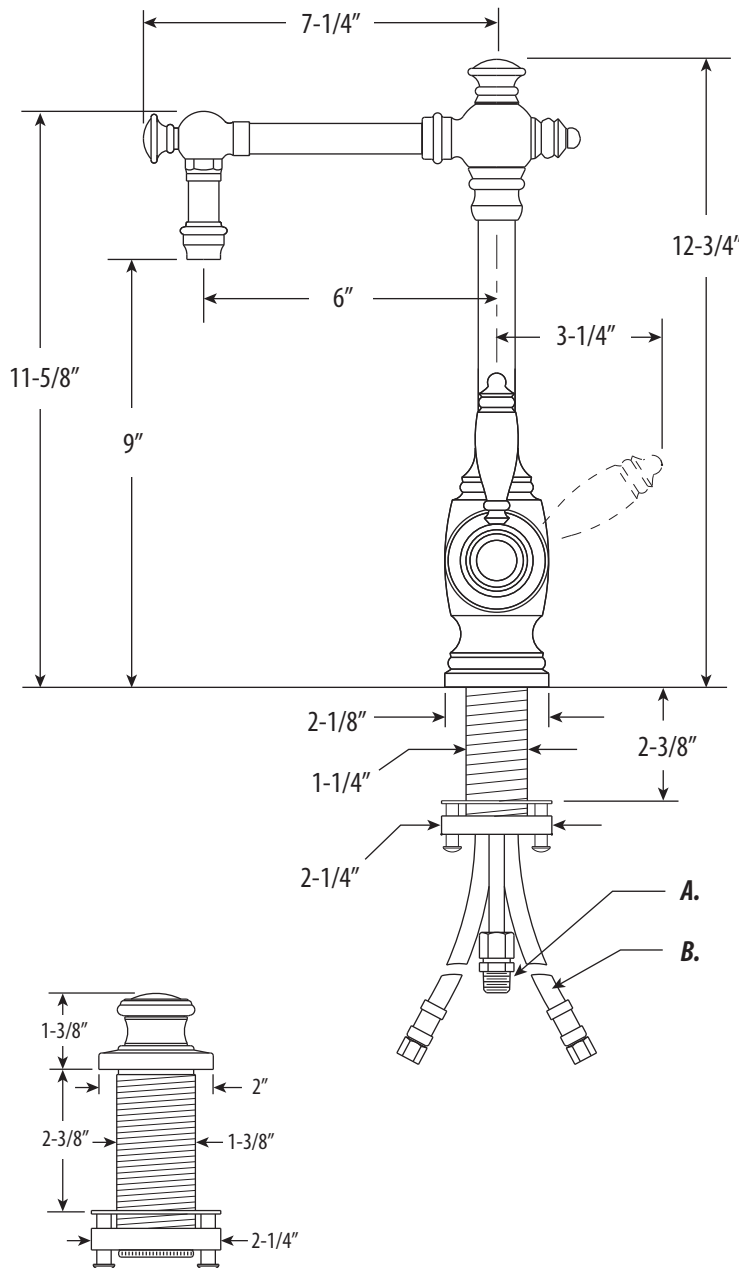

TOWSON PREP FAUCET / 3PC. SUITE

4700-3

- Max Counter Thickness 2-3/8"
- Minimum Install Hole Size 1-3/8"

- A. Side Spray Connection with 1/4" NPT Pipe Fitting
- B. Supply Hoses - 20" Long with 3/8" Compression Fittings

ECO BRASS
HIGH PERFORMANCE LEAD FREE BRASS

DIMENSIONS MAY VARY AND ARE SUBJECT TO CHANGE. NO RESPONSIBILITY IS ASSUMED FOR USE OF SUPERCEDED OR VOIDED DATA

TOWSON PREP FAUCET / 3PC. SUITE

4700-3

Finish Shown - Satin Nickel

FEATURES

- Suite includes faucet, side spray, soap/lotion dispenser and air switch.
- Full size Kitchen Faucet with smaller reach.
- Perfect for smaller island sinks.
- Part of the traditional Towson Suite.
- Straight spout has 6" reach and can swivel 360 degrees.
- Equipped with spray diverter and 1/4" NPT pipe fitting connection for optional side spray.
- 1.75 gpm maximum flow rate with aerated tip.
- Ergonomic single lever handle.
- Adjustable tension ring helps handle feel and prevents sag.
- Single handle can mount in front, right or left hand positions.
- When mounted on side, handle can adjust 45 degrees for backsplash clearance.
- Hot/cold ceramic disk valve cartridge.
- Made from solid brass.
- Resistant to reverse osmosis water.
- Reinforced braided connection hoses.
- Includes 3 handle button options.
- Lifetime functional warranty.
- Made in the USA.