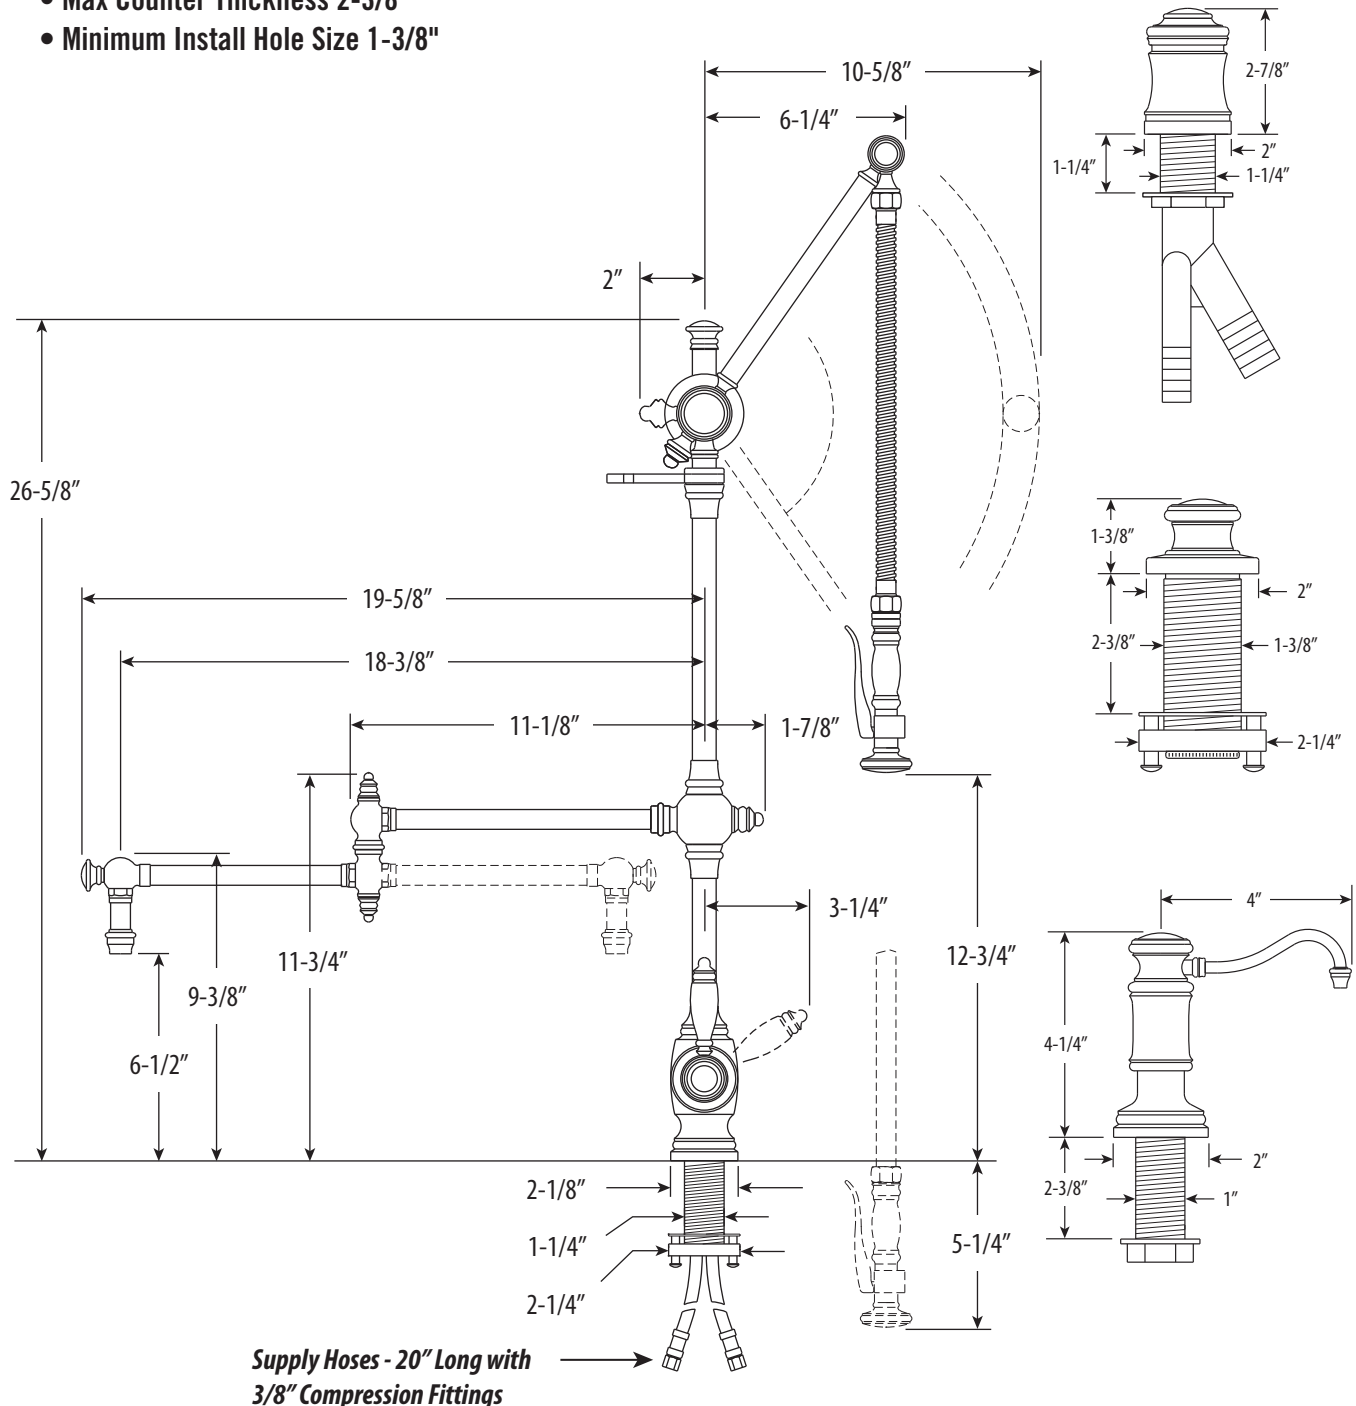

TRADITIONAL GANTRY FAUCET / 18" ARTICULATED SPOUT / 4PC. SUITE **4410-18-4**

- Max Counter Thickness 2-3/8"
- Minimum Install Hole Size 1-3/8"

DIMENSIONS MAY VARY AND ARE SUBJECT TO CHANGE. NO RESPONSIBILITY IS ASSUMED FOR USE OF SUPERCEDED OR VOIDED DATA

TRADITIONAL GANTRY FAUCET / 18" ARTICULATED SPOUT / 4PC. SUITE **4410-18-4**

Finish Shown - Satin Nickel

FEATURES

- Suite includes faucet, soap/lotion dispenser, air switch and single port air gap.
- Unique, patent protected design.
- Spray arm spring technology gives the sprayer an easy, smooth pull.
- Articulated spout has 18" reach and can swivel 360 degrees.
- Spray arm extends and pivots to reach all areas of sink.
- Lever handle sprayer instantly diverts water from aerated stream to wide spray when handle is held.
- 1.75 gpm maximum flow rate with aerated tip.
- Adjustable tension ring helps handle feel and prevents sag.
- Single handle can mount in front, right or left hand positions.
- When mounted on side, handle can adjust 45 degrees for backsplash clearance.
- Hot/cold ceramic disk valve cartridge.
- Resistant to reverse osmosis water.
- Made from solid brass.
- Reinforced braided connection hoses.
- Includes 3 handle button options.
- Lifetime functional warranty.
- Made in the USA.

CODES/STANDARDS APPLICABLE

Specified model meets or exceeds the following:

- **ASME A112.18.1**
- **CSA B125.1**
- **NSF 61, 372**
- **CALGreen**

AVAILABLE IN 30 FINISHES