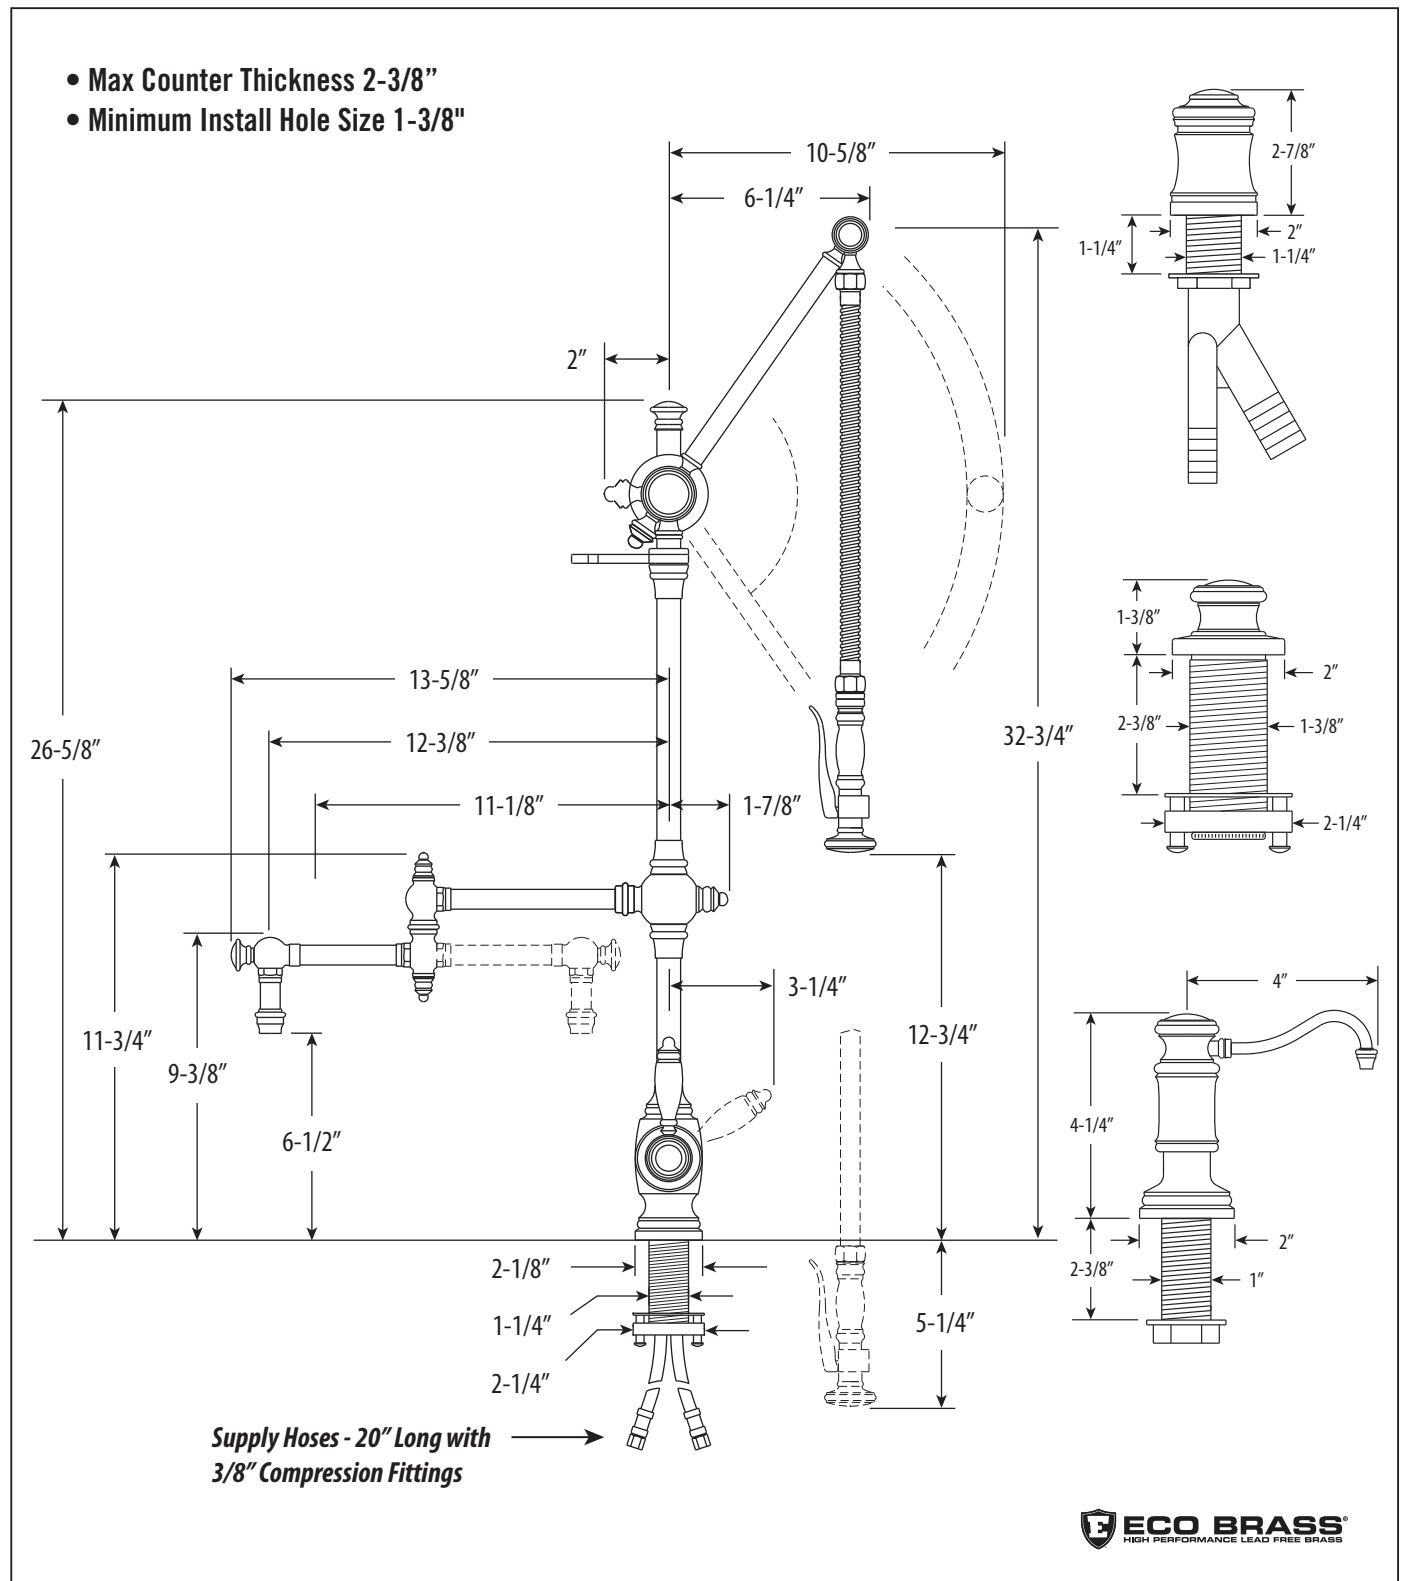

TRADITIONAL GANTRY FAUCET / 12" ARTICULATED SPOUT / 4PC. SUITE **4410-12-4**

- Max Counter Thickness 2-3/8"
- Minimum Install Hole Size 1-3/8"

DIMENSIONS MAY VARY AND ARE SUBJECT TO CHANGE. NO RESPONSIBILITY IS ASSUMED FOR USE OF SUPERCEDED OR VOIDED DATA

TRADITIONAL GANTRY FAUCET / 12" ARTICULATED SPOUT / 4PC. SUITE **4410-12-4**

Finish Shown - Satin Nickel

FEATURES

- Suite includes faucet, soap/lotion dispenser, air switch and single port air gap.
- Spray arm spring technology gives the sprayer an easy, smooth pull.
- Articulated spout has 12" reach and can swivel 360 degrees.
- Spray arm extends and pivots to reach all areas of sink.
- Lever handle sprayer instantly diverts water from aerated stream to wide spray when handle is held.
- 1.75 gpm maximum flow rate with aerated tip.
- Adjustable tension ring helps handle feel and prevents sag.
- Single handle can mount in front, right or left hand positions.
- When mounted on side, handle can adjust 45 degrees for backsplash clearance.
- Hot/cold ceramic disk valve cartridge.
- Resistant to reverse osmosis water.
- Made from solid brass.
- Reinforced braided connection hoses.
- Includes 3 handle button options.
- Lifetime functional warranty.
- Made in the USA.

CODES/STANDARDS APPLICABLE

Specified model meets or exceeds the following:

- **ASME A112.18.1**
- **CSA B125.1**
- **NSF 61, 372**
- **CALGreen**

AVAILABLE IN 30 FINISHES