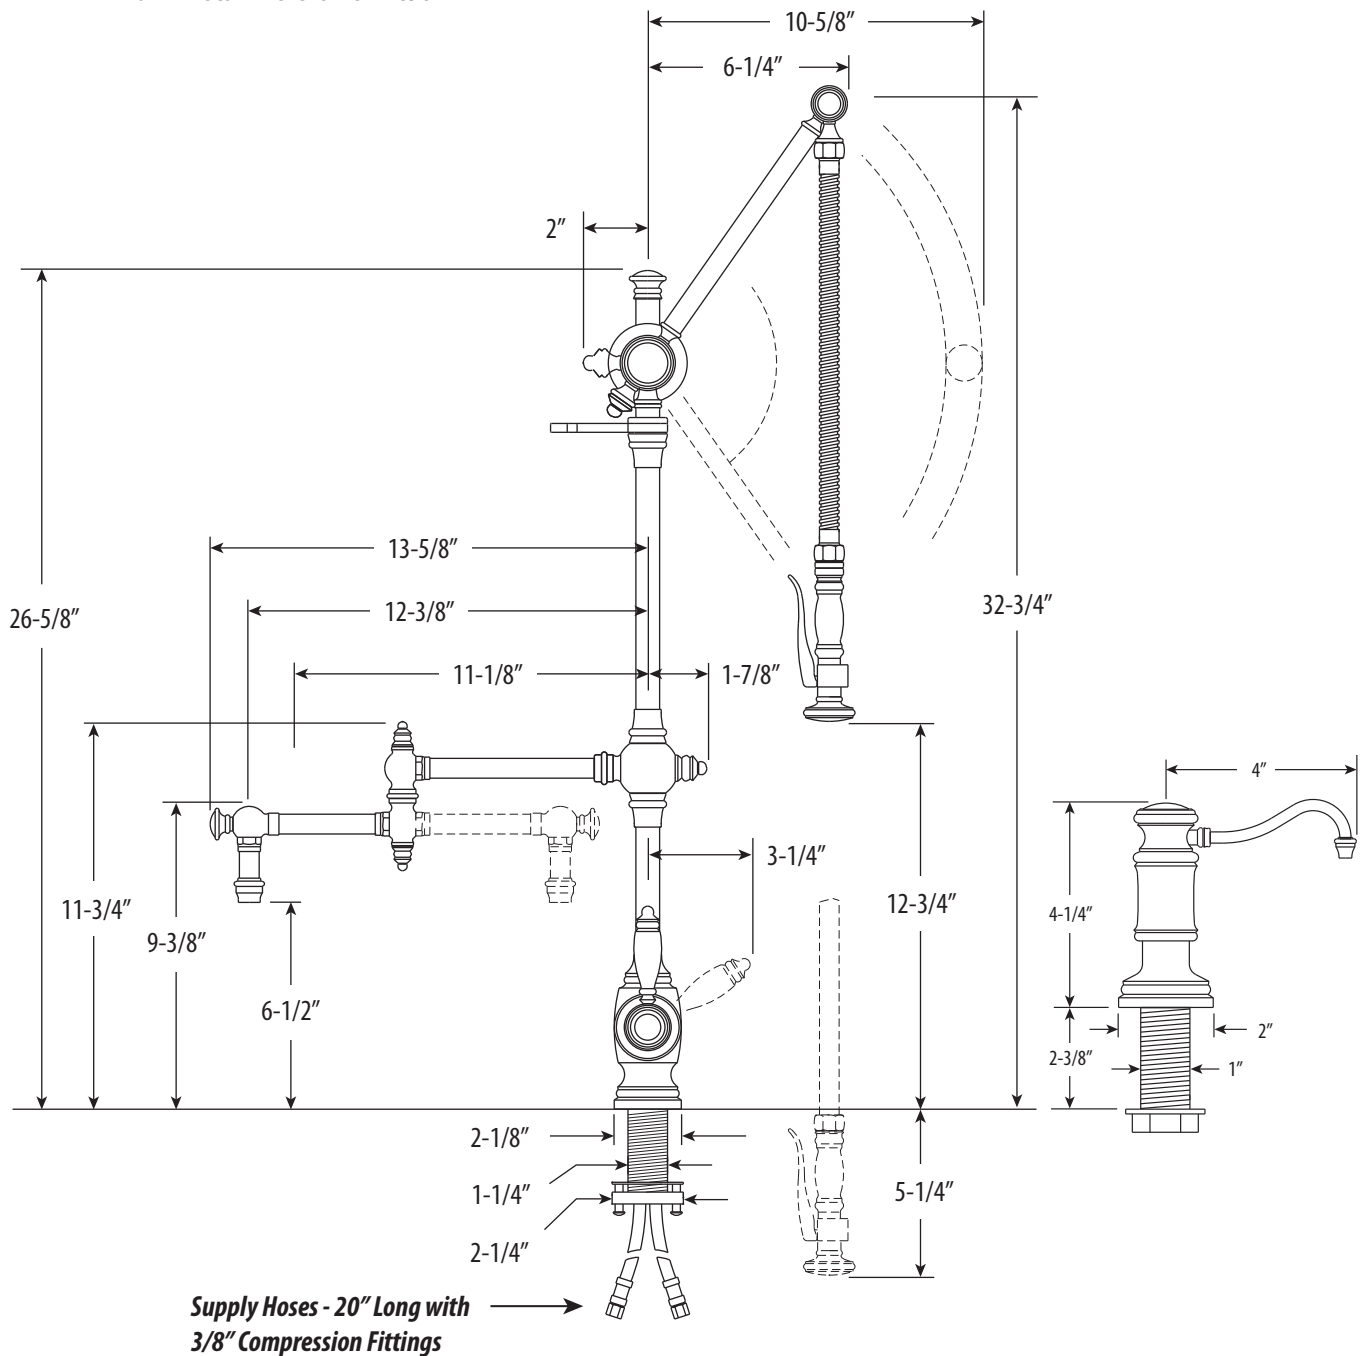

## TRADITIONAL GANTRY FAUCET / 12" ARTICULATED SPOUT / 2PC. SUITE 4410-12-2

- Max Counter Thickness 2-3/8"
- Minimum Install Hole Size 1-3/8"

**DIMENSIONS MAY VARY AND ARE SUBJECT TO CHANGE. NO RESPONSIBILITY IS ASSUMED FOR USE OF SUPERCEDED OR VOIDED DATA**

## TRADITIONAL GANTRY FAUCET / 12" ARTICULATED SPOUT / 2PC. SUITE **4410-12-2**

Finish Shown - Satin Nickel

### **FEATURES**

- Suite includes faucet and soap/lotion dispenser.
- Spray arm spring technology gives the sprayer an easy, smooth pull.
- Articulated spout has 12" reach and can swivel 360 degrees.
- Spray arm extends and pivots to reach all areas of sink.
- Lever handle sprayer instantly diverts water from aerated stream to wide spray when handle is held.
- 1.75 gpm maximum flow rate with aerated tip.
- Adjustable tension ring helps handle feel and prevents sag.
- Single handle can mount in front, right or left hand positions.
- When mounted on side, handle can adjust 45 degrees for backsplash clearance.
- Hot/cold ceramic disk valve cartridge.
- Resistant to reverse osmosis water.
- Made from solid brass.
- Reinforced braided connection hoses.
- Includes 3 handle button options.
- Lifetime functional warranty.
- Made in the USA.

### **CODES/STANDARDS APPLICABLE**

Specified model meets or exceeds the following:

- **ASME A112.18.1**
- **CSA B125.1**
- **NSF 61, 372**
- **CALGreen**

AVAILABLE IN 30 FINISHES