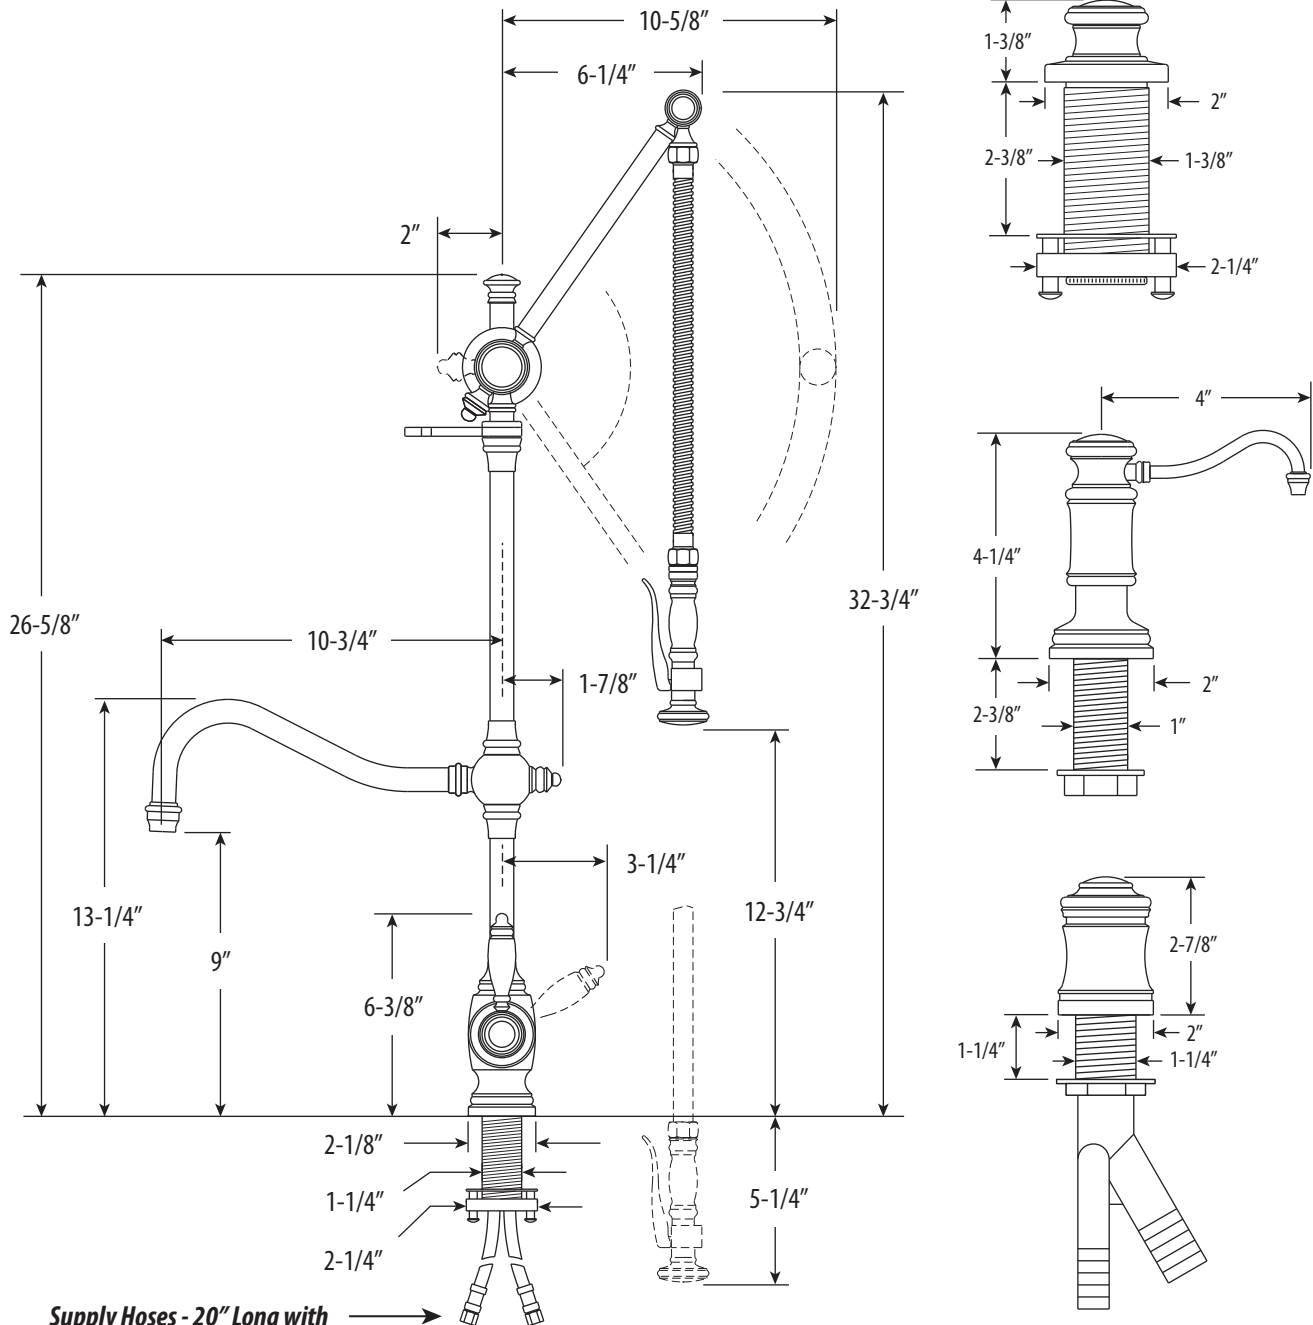

## TRADITIONAL GANTRY FAUCET / HOOK SPOUT / 4PC. SUITE

# 4400-4

- Max Counter Thickness 2-3/8"
- Minimum Install Hole Size 1-3/8"

***DIMENSIONS MAY VARY AND ARE SUBJECT TO CHANGE. NO RESPONSIBILITY IS ASSUMED FOR USE OF SUPERCEDED OR VOIDED DATA***

### FEATURES

- Suite includes faucet, soap/lotion dispenser, air switch and single port air gap.
- Unique, patent protected design.
- Spray arm spring technology gives the sprayer an easy, smooth pull.
- Hook spout has 10-3/4" reach and can swivel 360 degrees.
- Spray arm extends and pivots to reach all areas of sink.
- Lever handle sprayer instantly diverts water from aerated stream to wide spray when handle is held.
- 1.75 gpm maximum flow rate with aerated tip.
- Adjustable tension ring helps handle feel and prevents sag.
- Single handle can mount in front, right or left hand positions.
- When mounted on side, handle can adjust 45 degrees for backsplash clearance.
- Hot/cold ceramic disk valve cartridge.
- Resistant to reverse osmosis water.
- Made from solid brass.
- Reinforced braided connection hoses.
- Includes 3 handle button options.
- Lifetime functional warranty.
- Made in the USA.