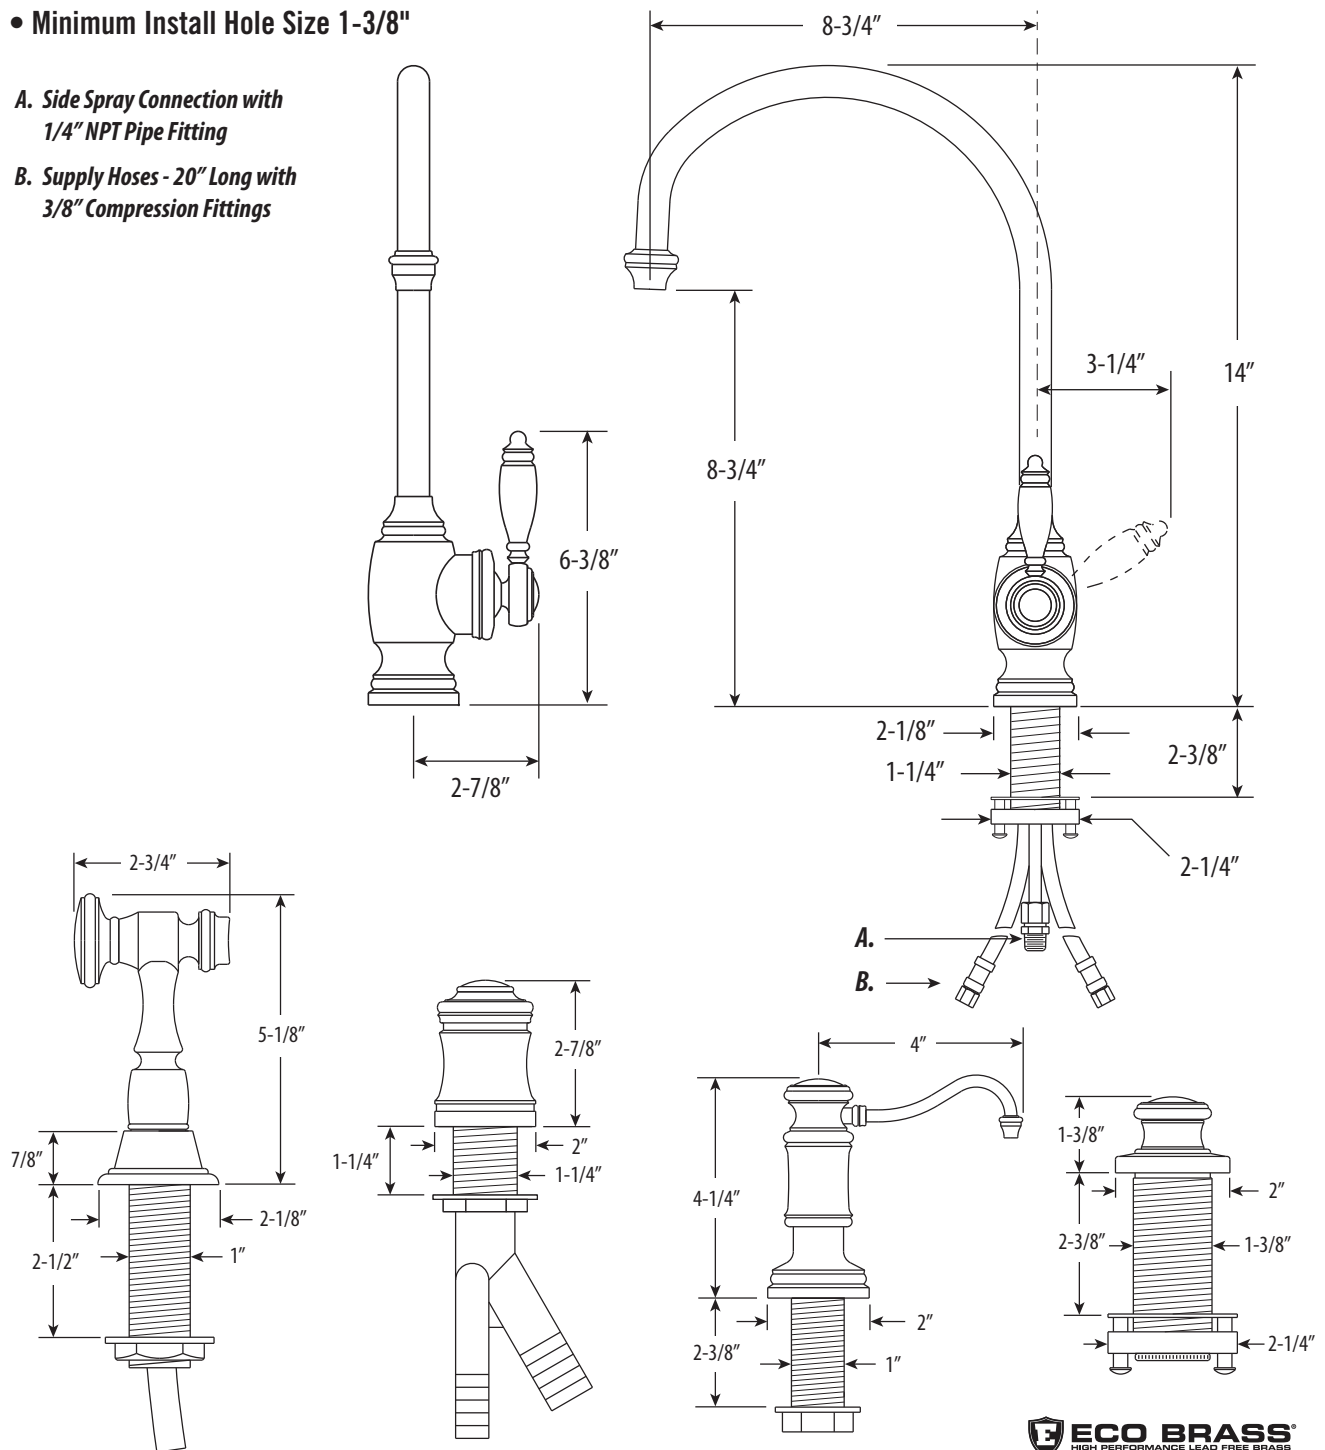

## HAMPTON KITCHEN FAUCET / 4PC. SUITE

# 4300-4

- Max Counter Thickness 2-3/8"
- Minimum Install Hole Size 1-3/8"

**A. Side Spray Connection with 1/4" NPT Pipe Fitting**

**B. Supply Hoses - 20" Long with 3/8" Compression Fittings**

***DIMENSIONS MAY VARY AND ARE SUBJECT TO CHANGE. NO RESPONSIBILITY IS ASSUMED FOR USE OF SUPERCEDED OR VOIDED DATA***

### FEATURES

- Suite includes faucet, side spray, soap/lotion dispenser, air switch single port air gap.
- Part of the traditional Hampton Suite.
- C-spout has 8-3/4" reach and can swivel 360 degrees.
- Equipped with spray diverter and 1/4" NPT pipe fitting connection for optional side spray.
- 1.75 gpm maximum flow rate with aerated tip.
- Ergonomic single lever handle.
- Adjustable tension ring helps handle feel and prevents sag.
- Single handle can mount in front, right or left hand positions.
- When mounted on side, handle can adjust 45 degrees for backsplash clearance.
- Hot/cold ceramic disk valve cartridge.
- Made from solid brass.
- Resistant to reverse osmosis water.
- Reinforced braided connection hoses.
- Includes 3 handle button options.
- Lifetime functional warranty.
- Made in the USA.