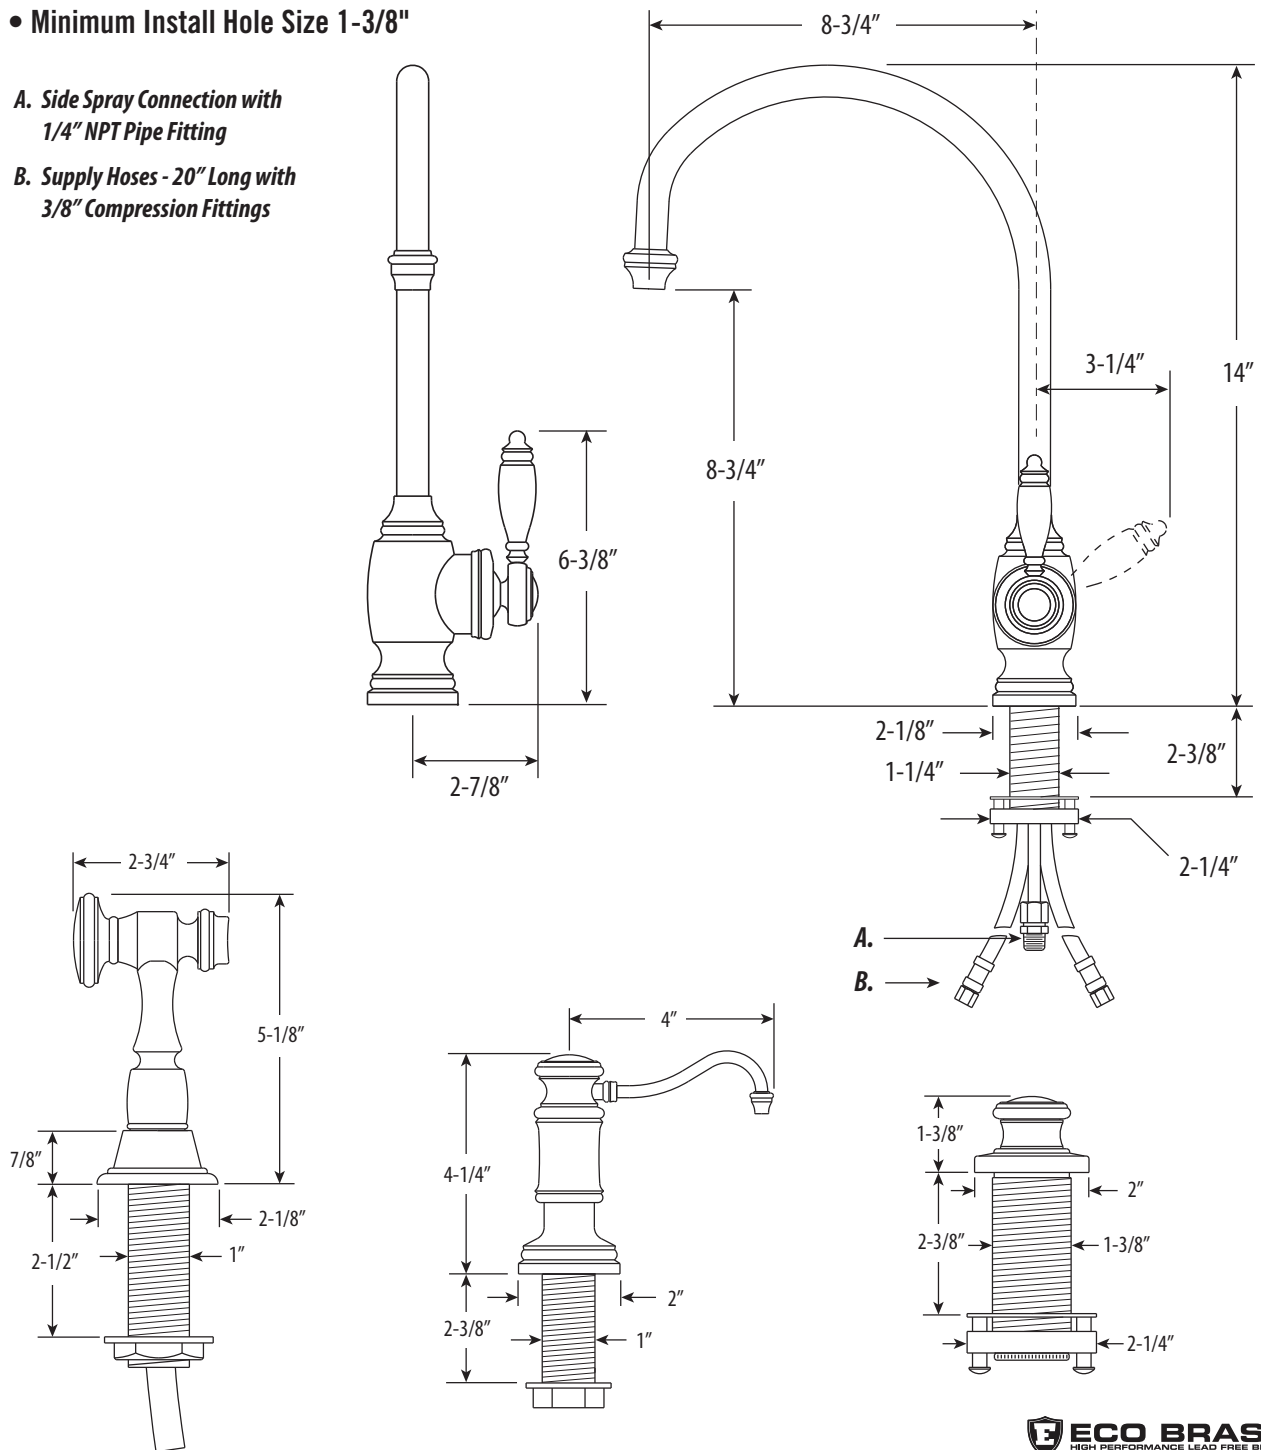

## HAMPTON KITCHEN FAUCET / 3PC. SUITE

# 4300-3

- Max Counter Thickness 2-3/8"
- Minimum Install Hole Size 1-3/8"

**A. Side Spray Connection with 1/4" NPT Pipe Fitting**

**B. Supply Hoses - 20" Long with 3/8" Compression Fittings**

**ECO BRASS**  
HIGH PERFORMANCE LEAD FREE BRASS

### FEATURES

- Suite includes faucet, side spray, soap/lotion dispenser and air switch.
- Part of the traditional Hampton Suite.
- C-spout has 8-3/4" reach and can swivel 360 degrees.
- Equipped with spray diverter and 1/4" NPT pipe fitting connection for optional side spray.
- 1.75 gpm maximum flow rate with aerated tip.
- Ergonomic single lever handle.
- Adjustable tension ring helps handle feel and prevents sag.
- Single handle can mount in front, right or left hand positions.
- When mounted on side, handle can adjust 45 degrees for backsplash clearance.
- Hot/cold ceramic disk valve cartridge.
- Made from solid brass.
- Resistant to reverse osmosis water.
- Reinforced braided connection hoses.
- Includes 3 handle button options.
- Lifetime functional warranty.
- Made in the USA.