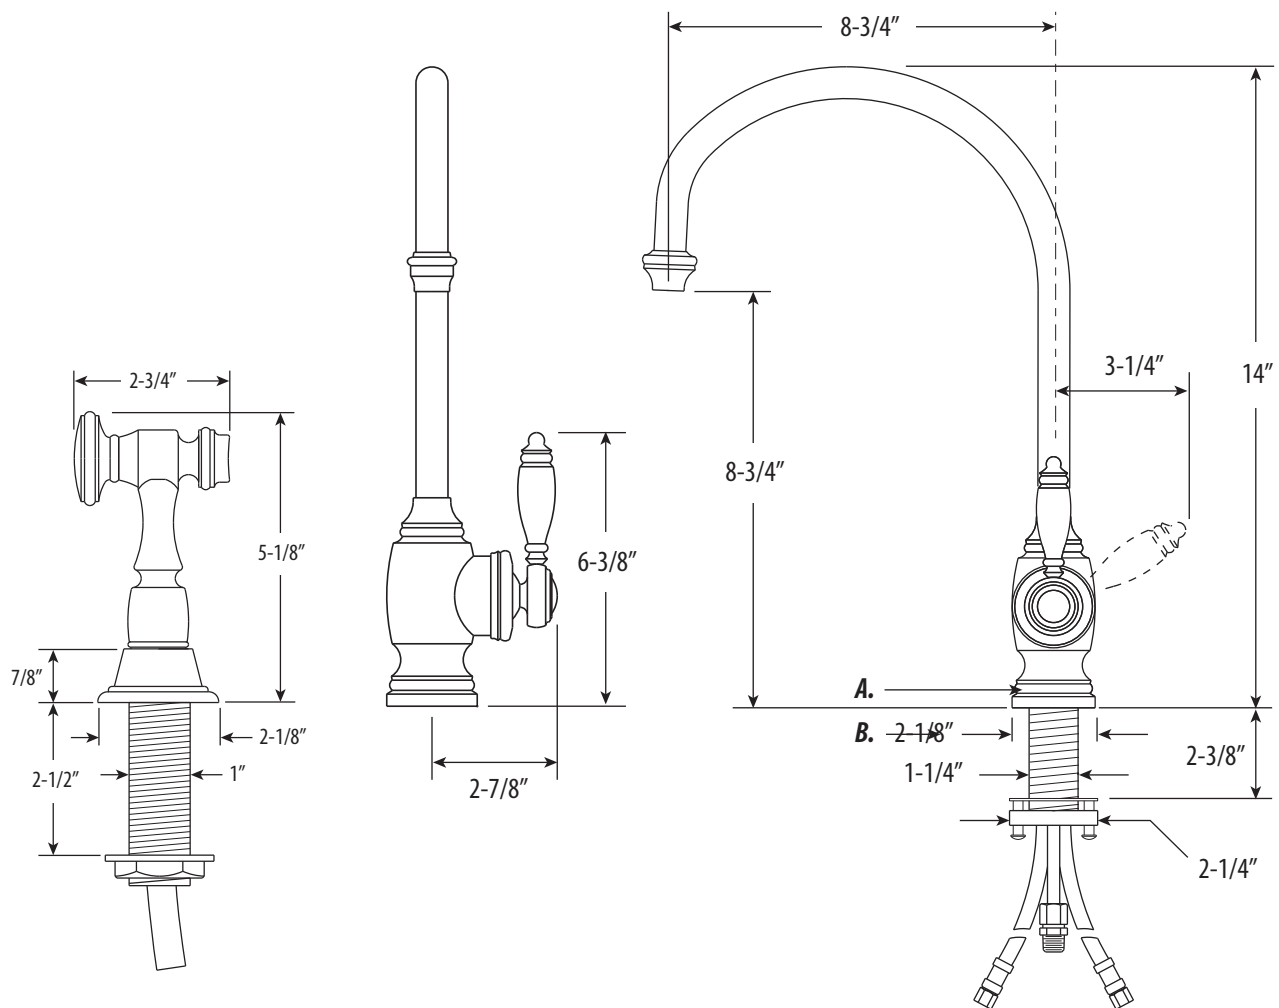

HAMPTON KITCHEN FAUCET / W SIDE SPRAY

4300-1

- Max Counter Thickness 2-3/8"
- Minimum Install Hole Size 1-3/8"

A. Side Spray Connection with 1/4" NPT Pipe Fitting

B. Supply Hoses - 20" Long with 3/8" Compression Fittings

ECO BRASS
HIGH PERFORMANCE LEAD FREE BRASS

DIMENSIONS MAY VARY AND ARE SUBJECT TO CHANGE. NO RESPONSIBILITY IS ASSUMED FOR USE OF SUPERCEDED OR VOIDED DATA

HAMPTON KITCHEN FAUCET / W SIDE SPRAY

4300-1

Finish Shown - American Bronze

FEATURES

- Suite includes faucet and side spray.
- Part of the traditional Hampton Suite.
- C-spout has 8-3/4" reach and can swivel 360 degrees.
- Equipped with spray diverter and 1/4" NPT pipe fitting connection for optional side spray.
- 1.75 gpm maximum flow rate with aerated tip.
- Ergonomic single lever handle.
- Adjustable tension ring helps handle feel and prevents sag.
- Single handle can mount in front, right or left hand positions.
- When mounted on side, handle can adjust 45 degrees for backsplash clearance.
- Hot/cold ceramic disk valve cartridge.
- Made from solid brass.
- Resistant to reverse osmosis water.
- Reinforced braided connection hoses.
- Includes 3 handle button options.
- Lifetime functional warranty.
- Made in the USA.