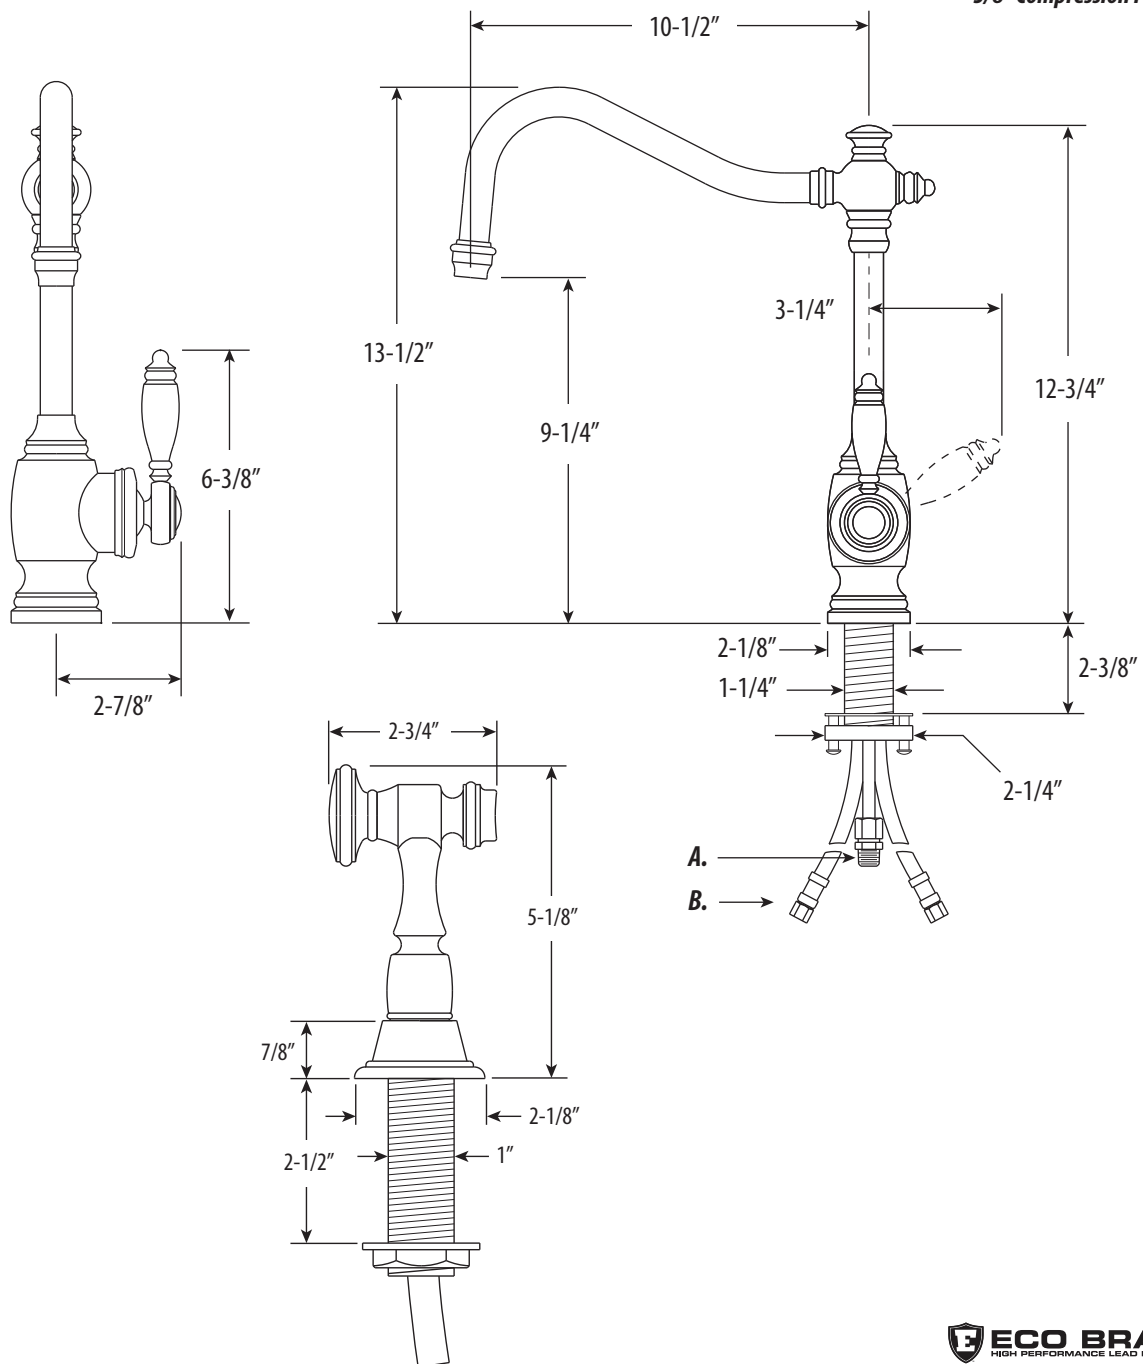

## ANNAPOLIS KITCHEN FAUCET / W SIDE SPRAY

# 4200-1

- Max Counter Thickness 2-3/8"
- Minimum Install Hole Size 1-3/8"

- A. Side Spray Connection with 1/4" NPT Pipe Fitting
- B. Supply Hoses - 20" Long with 3/8" Compression Fittings

***DIMENSIONS MAY VARY AND ARE SUBJECT TO CHANGE. NO RESPONSIBILITY IS ASSUMED FOR USE OF SUPERCEDED OR VOIDED DATA***

### FEATURES

- Suite includes faucet and side spray.
- Part of the traditional Annapolis Suite.
- Hook spout has 10-1/2" reach and can swivel 360 degrees.
- Equipped with spray diverter and 1/4" NPT pipe fitting connection for optional side spray.
- 1.75 gpm maximum flow rate with aerated tip.
- Ergonomic single lever handle.
- Adjustable tension ring helps handle feel and prevents sag.
- Single handle can mount in front, right or left hand positions.
- When mounted on side, handle can adjust 45 degrees for backsplash clearance.
- Hot/cold ceramic disk valve cartridge.
- Made from solid brass.
- Resistant to reverse osmosis water.
- Reinforced braided connection hoses.
- Includes 3 handle button options.
- Lifetime functional warranty.
- Made in the USA.