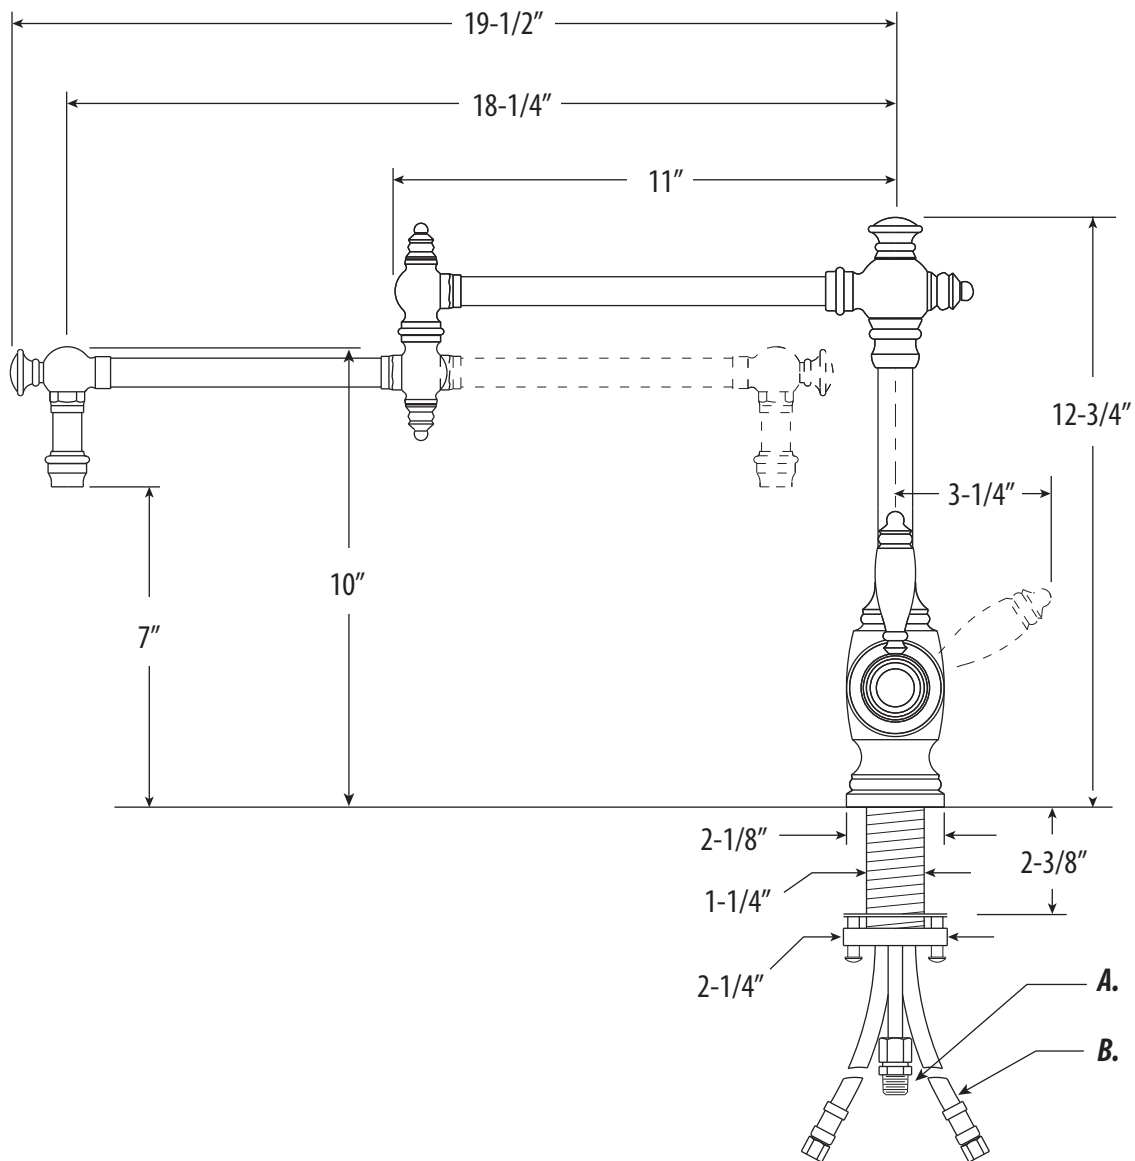

TOWSON KITCHEN FAUCET / 18" ARTICULATED SPOUT

4100-18

- Max Counter Thickness 2-3/8"
- Minimum Install Hole Size 1-3/8"

- A. Side Spray Connection with 1/4" NPT Pipe Fitting
- B. Supply Hoses - 20" Long with 3/8" Compression Fittings

ECO BRASS
HIGH PERFORMANCE LEAD FREE BRASS

DIMENSIONS MAY VARY AND ARE SUBJECT TO CHANGE. NO RESPONSIBILITY IS ASSUMED FOR USE OF SUPERCEDED OR VOIDED DATA

TOWSON KITCHEN FAUCET / 18" ARTICULATED SPOUT

4100-18

Finish Shown - Satin Nickel

FEATURES

- Part of the traditional Towson Suite.
- Articulated spout has 18" reach and can swivel 360 degrees.
- Equipped with spray diverter and 1/4" NPT pipe fitting connection for optional side spray.
- 1.75 gpm maximum flow rate with aerated tip.
- Ergonomic single lever handle.
- Adjustable tension ring helps handle feel and prevents sag.
- Single handle can mount in front, right or left hand positions.
- When mounted on side, handle can adjust 45 degrees for backsplash clearance.
- Hot/cold ceramic disk valve cartridge.
- Made from solid brass.
- Resistant to reverse osmosis water.
- Reinforced braided connection hoses.
- Includes 3 handle button options.
- Lifetime functional warranty.
- Made in the USA.