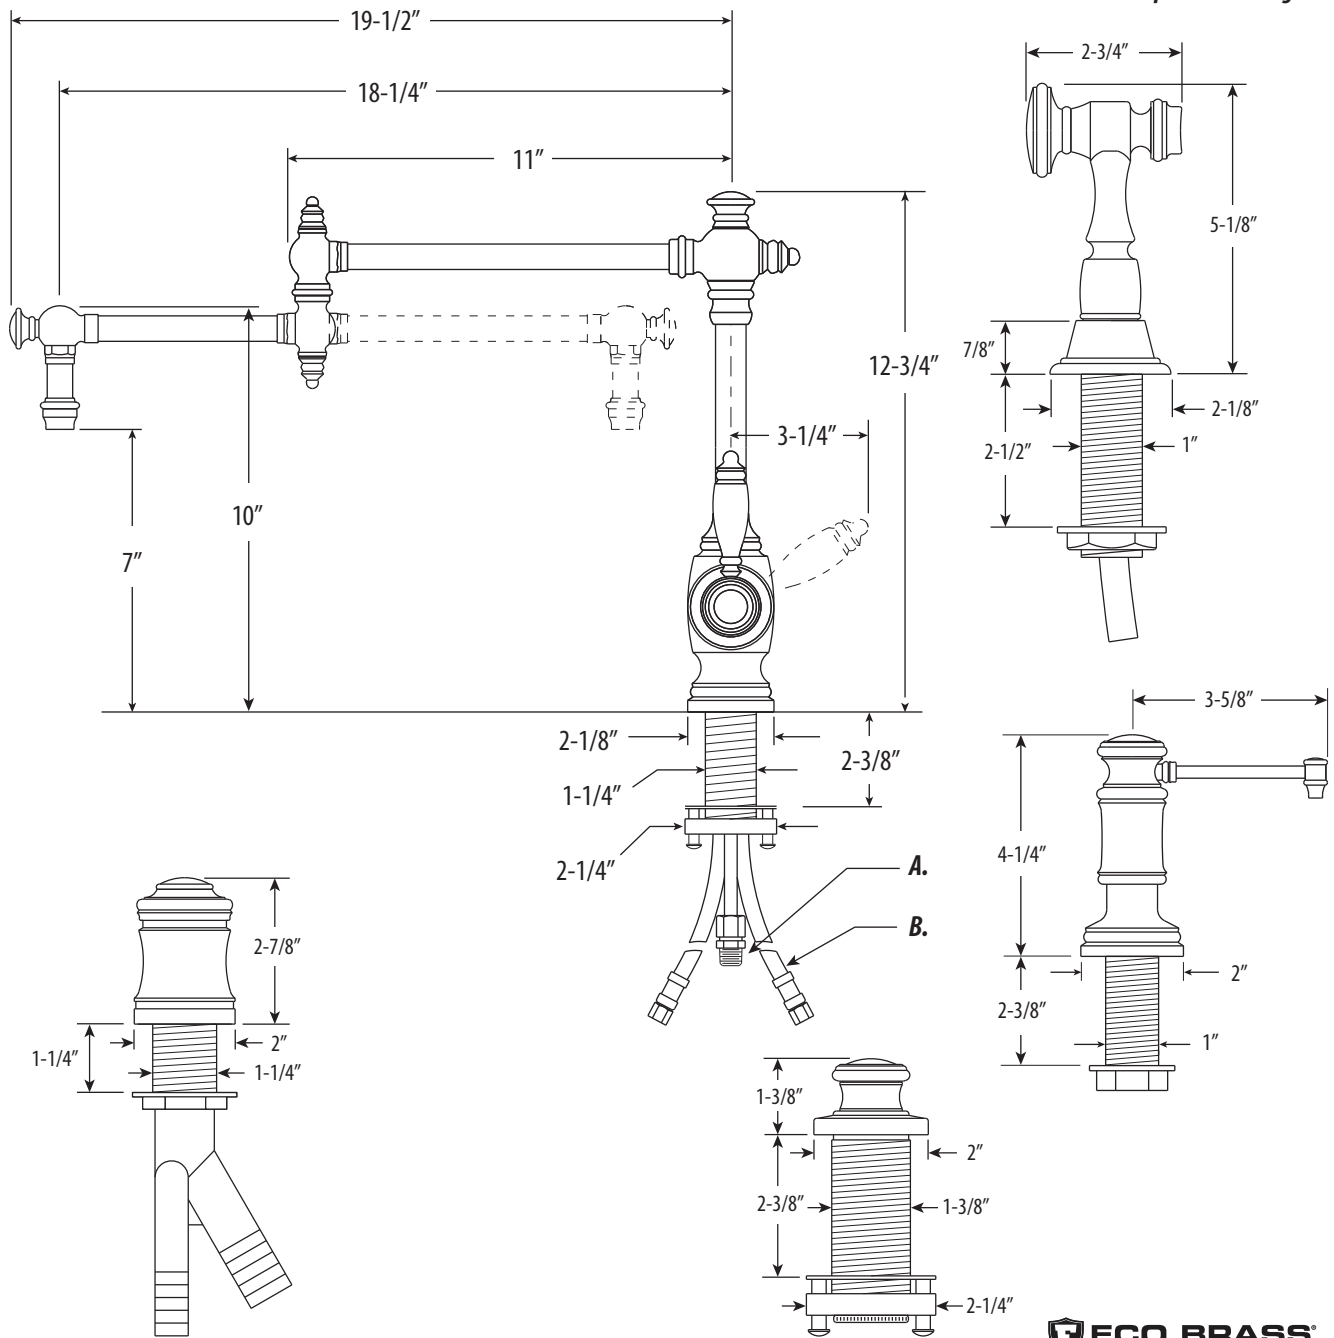

TOWSON KITCHEN FAUCET / 18" ARTICULATED SPOUT / 4PC. SUITE

4100-18-4

- Max Counter Thickness 2-3/8"
- Minimum Install Hole Size 1-3/8"

- A. Side Spray Connection with 1/4" NPT Pipe Fitting
- B. Supply Hoses - 20" Long with 3/8" Compression Fittings

ECO BRASS
HIGH PERFORMANCE LEAD FREE BRASS

DIMENSIONS MAY VARY AND ARE SUBJECT TO CHANGE. NO RESPONSIBILITY IS ASSUMED FOR USE OF SUPERCEDED OR VOIDED DATA

TOWSON KITCHEN FAUCET / 18" ARTICULATED SPOUT / 4PC. SUITE

4100-18-4

Finish Shown - Satin Nickel

FEATURES

- Suite includes faucet, side spray, soap/lotion dispenser, air switch single port air gap.
- Part of the traditional Towson Suite.
- Articulated spout has 18" reach and can swivel 360 degrees.
- Equipped with spray diverter and 1/4" NPT pipe fitting connection for optional side spray.
- 1.75 gpm maximum flow rate with aerated tip.
- Ergonomic single lever handle.
- Adjustable tension ring helps handle feel and prevents sag.
- Single handle can mount in front, right or left hand positions.
- When mounted on side, handle can adjust 45 degrees for backsplash clearance.
- Hot/cold ceramic disk valve cartridge.
- Made from solid brass.
- Resistant to reverse osmosis water.
- Reinforced braided connection hoses.
- Includes 3 handle button options.
- Lifetime functional warranty.
- Made in the USA.