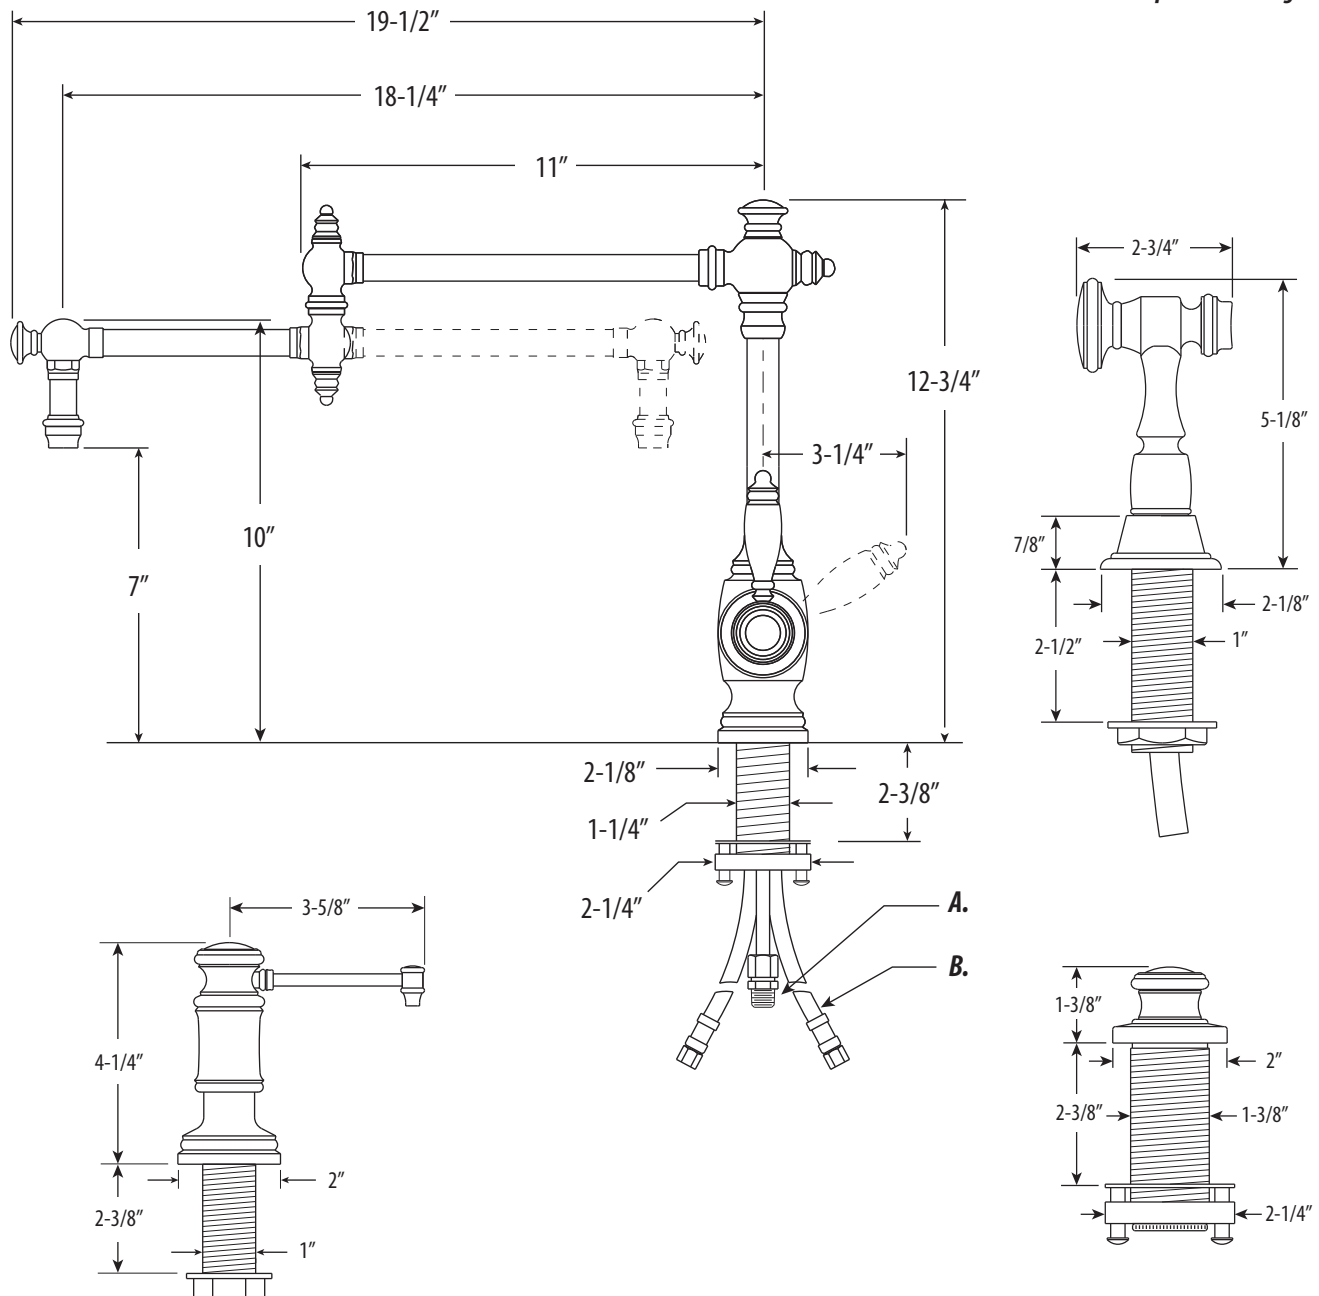

TOWSON KITCHEN FAUCET / 18" ARTICULATED SPOUT / 3PC. SUITE

4100-18-3

- Max Counter Thickness 2-3/8"
- Minimum Install Hole Size 1-3/8"

- A. Side Spray Connection with 1/4" NPT Pipe Fitting
- B. Supply Hoses - 20" Long with 3/8" Compression Fittings

ECO BRASS
HIGH PERFORMANCE LEAD FREE BRASS

DIMENSIONS MAY VARY AND ARE SUBJECT TO CHANGE. NO RESPONSIBILITY IS ASSUMED FOR USE OF SUPERCEDED OR VOIDED DATA

TOWSON KITCHEN FAUCET / 18" ARTICULATED SPOUT / 3PC. SUITE

4100-18-3

Finish Shown - Satin Nickel

FEATURES

- Suite includes faucet, side spray, soap/lotion dispenser and air switch.
- Part of the traditional Towson Suite.
- Articulated spout has 18" reach and can swivel 360 degrees.
- Equipped with spray diverter and 1/4" NPT pipe fitting connection for optional side spray.
- 1.75 gpm maximum flow rate with aerated tip.
- Ergonomic single lever handle.
- Adjustable tension ring helps handle feel and prevents sag.
- Single handle can mount in front, right or left hand positions.
- When mounted on side, handle can adjust 45 degrees for backsplash clearance.
- Hot/cold ceramic disk valve cartridge.
- Made from solid brass.
- Resistant to reverse osmosis water.
- Reinforced braided connection hoses.
- Includes 3 handle button options.
- Lifetime functional warranty.
- Made in the USA.