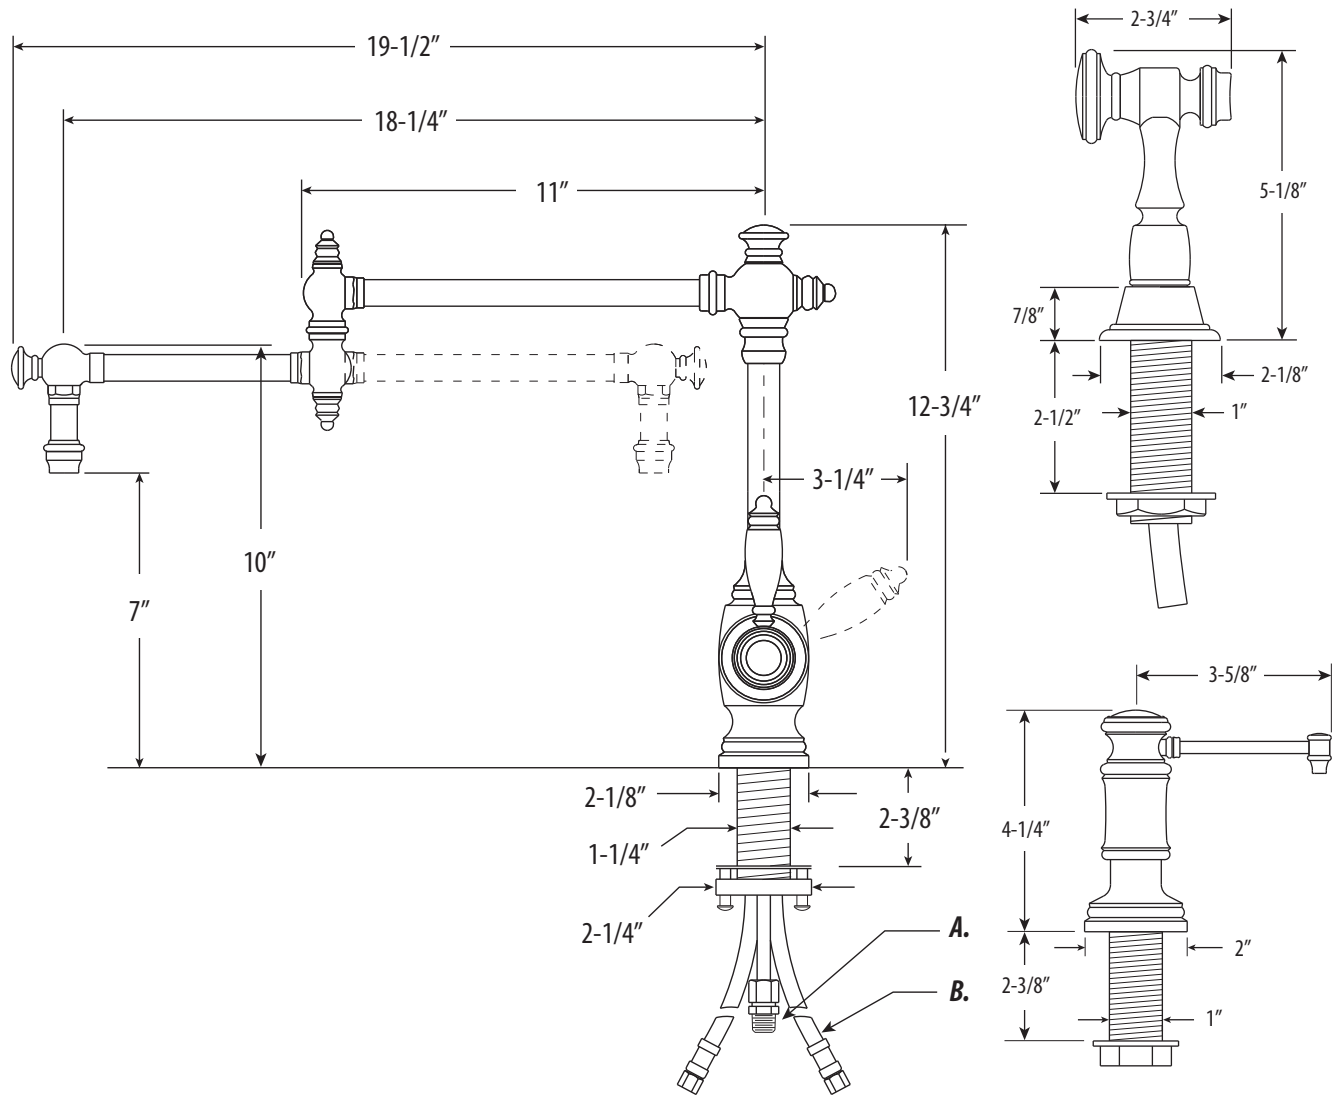

TOWSON KITCHEN FAUCET / 18" ARTICULATED SPOUT / 2PC. SUITE

4100-18-2

- Max Counter Thickness 2-3/8"
- Minimum Install Hole Size 1-3/8"

- A. Side Spray Connection with 1/4" NPT Pipe Fitting
- B. Supply Hoses - 20" Long with 3/8" Compression Fittings

DIMENSIONS MAY VARY AND ARE SUBJECT TO CHANGE. NO RESPONSIBILITY IS ASSUMED FOR USE OF SUPERCEDED OR VOIDED DATA

TOWSON KITCHEN FAUCET / 18" ARTICULATED SPOUT / 2PC. SUITE

4100-18-2

Finish Shown - Satin Nickel

AVAILABLE IN 30 FINISHES

FEATURES

- Suite includes faucet, side spray and soap/lotion dispenser.
- Part of the traditional Towson Suite.
- Articulated spout has 18" reach and can swivel 360 degrees.
- Equipped with spray diverter and 1/4" NPT pipe fitting connection for optional side spray.
- 1.75 gpm maximum flow rate with aerated tip.
- Ergonomic single lever handle.
- Adjustable tension ring helps handle feel and prevents sag.
- Single handle can mount in front, right or left hand positions.
- When mounted on side, handle can adjust 45 degrees for backsplash clearance.
- Hot/cold ceramic disk valve cartridge.
- Made from solid brass.
- Resistant to reverse osmosis water.
- Reinforced braided connection hoses.
- Includes 3 handle button options.
- Lifetime functional warranty.
- Made in the USA.