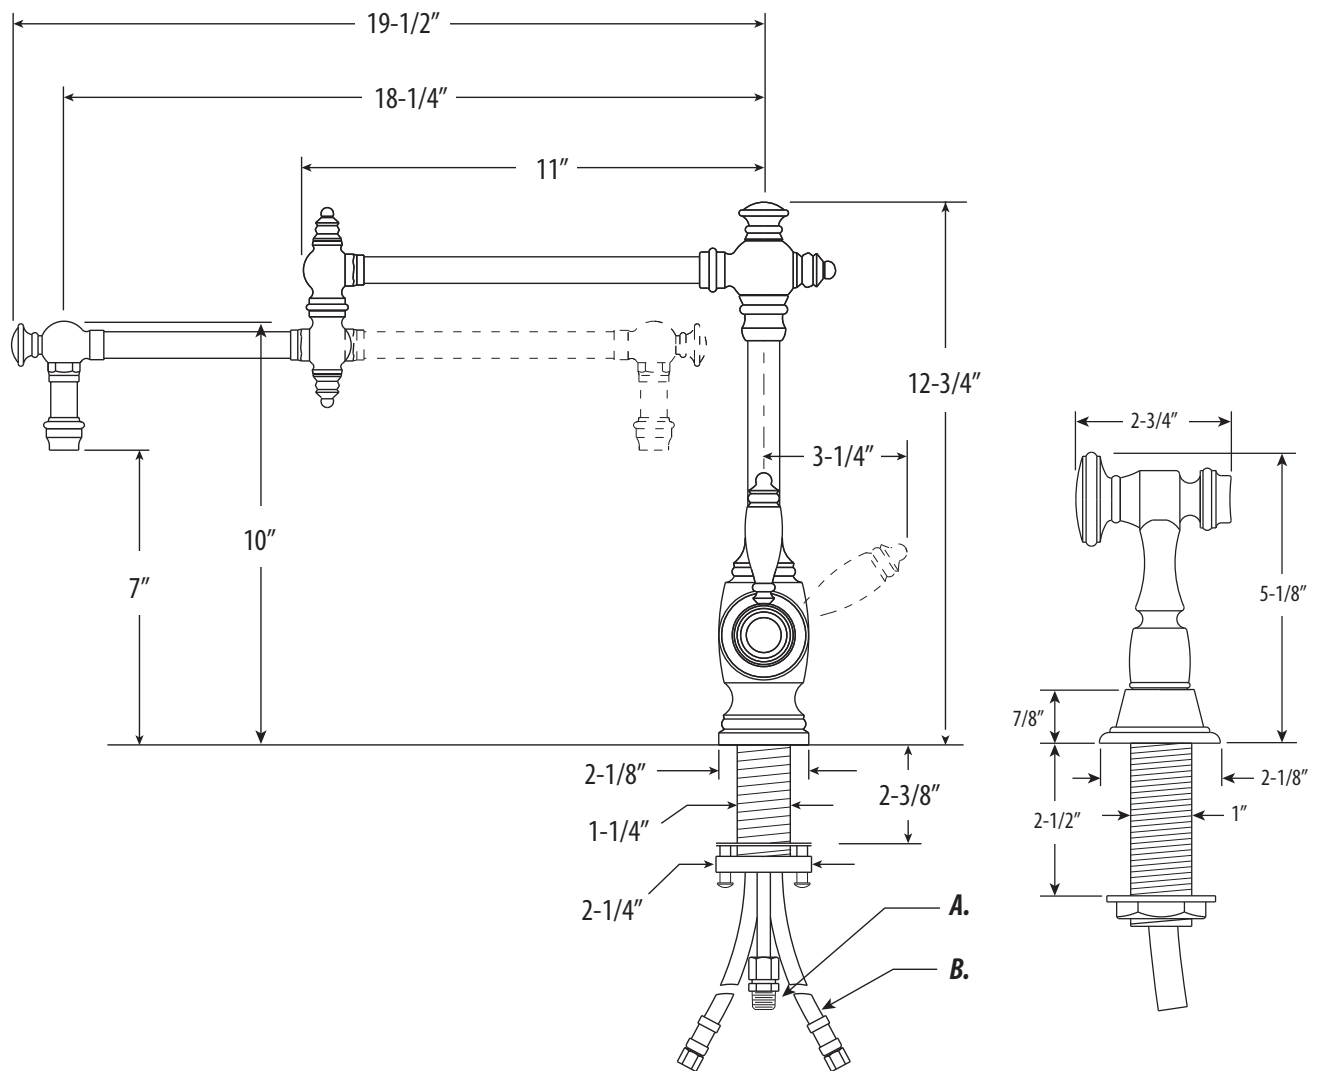

## TOWSON KITCHEN FAUCET / 18" ARTICULATED SPOUT / W SIDE SPRAY 4100-18-1

- Max Counter Thickness 2-3/8"
- Minimum Install Hole Size 1-3/8"

- A. Side Spray Connection with 1/4" NPT Pipe Fitting
- B. Supply Hoses - 20" Long with 3/8" Compression Fittings

***DIMENSIONS MAY VARY AND ARE SUBJECT TO CHANGE. NO RESPONSIBILITY IS ASSUMED FOR USE OF SUPERCEDED OR VOIDED DATA***

## TOWSON KITCHEN FAUCET / 18" ARTICULATED SPOUT / W SIDE SPRAY **4100-18-1**

Finish Shown - Satin Nickel

AVAILABLE IN 30 FINISHES

### FEATURES

- Suite includes faucet and side spray.
- Part of the traditional Towson Suite.
- Articulated spout has 18" reach and can swivel 360 degrees.
- Equipped with spray diverter and 1/4" NPT pipe fitting connection for optional side spray.
- 1.75 gpm maximum flow rate with aerated tip.
- Ergonomic single lever handle.
- Adjustable tension ring helps handle feel and prevents sag.
- Single handle can mount in front, right or left hand positions.
- When mounted on side, handle can adjust 45 degrees for backsplash clearance.
- Hot/cold ceramic disk valve cartridge.
- Made from solid brass.
- Resistant to reverse osmosis water.
- Reinforced braided connection hoses.
- Includes 3 handle button options.
- Lifetime functional warranty.
- Made in the USA.